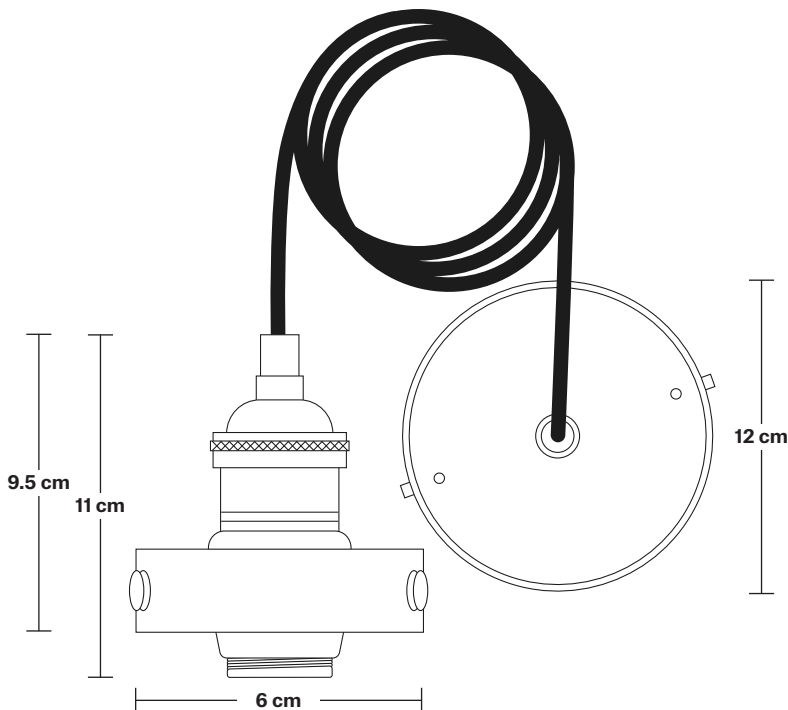

Brooklyn Cord Set ES E27 Large Glass Bulb Holder

Product Code: BR-GLCS

H: 113 cm x W: 12 cm x D: 12 cm

SPECIFICATIONS

We meet all UK and EU lighting and safety regulations.

Our products are hand finished to ensure an authentic vintage look and therefore they may vary slightly from those shown in the images.

Bulb required: Standard screw (E27) fitting, max 40W.

Weight: 0.5 kg

INFORMATION

Finishes: Bass, Pewter, Copper

Ready to be installed, installation required.

Wall mount screws not included.

Ceiling rose: Pewter

DIMENSIONS

Bulb Holder Diameter: 6 cm / 2.5"

Bulb Holder Height: 11 cm / 4.3"

Ceiling Rose Diameter: 12 cm / 4.7"

Ceiling Rose Height: 2 cm / 0.8"

Full Drop: 113 cm / 44.5"