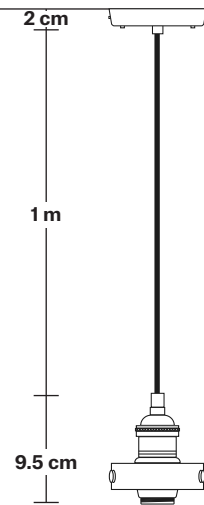

Brooklyn Cord Set ES E27 Large Glass Bulb Holder

Product Code: BR-GLCS

H: 113 cm x W: 12 cm x D: 12 cm

SPECIFICATIONS

We meet all UK and EU lighting and safety regulations.

Our products are hand finished to ensure an authentic vintage look and therefore they may vary slightly from those shown in the images.

Bulb required: Standard screw (E27) fitting, max 40W.

Weight: 0.5 kg

INFORMATION

Finishes: Bass, Pewter, Copper

Ready to be installed, installation required.

Wall mount screws not included.

Ceiling rose: Pewter

DIMENSIONS

Bulb Holder Diameter: 6 cm / 2.5"

Bulb Holder Height: 11 cm / 4.3"

Ceiling Rose Diameter: 12 cm / 4.7"

Ceiling Rose Height: 2 cm / 0.8"

Full Drop: 113 cm / 44.5"