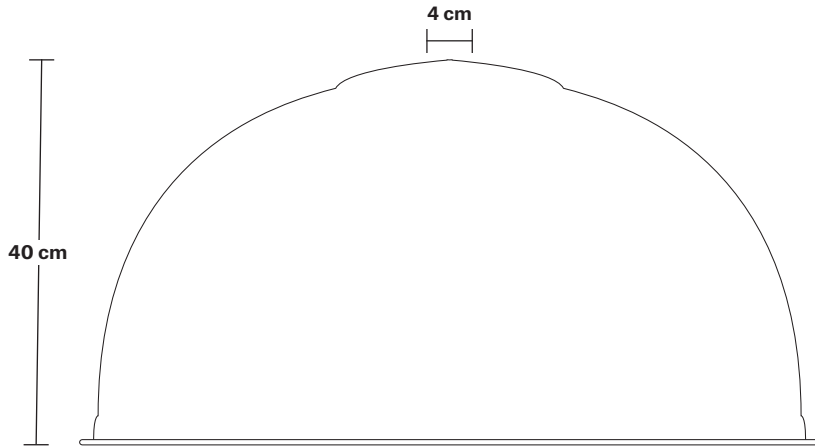

Holder Height: 10 cm / 4"

Ceiling Rose Diameter: 12 cm / 4.9"

Ceiling Rose Height: 2.5 cm / 1"

Brooklyn Chain Cord Set ES E27 Bulb Holder

Product Code: BR-CS

H: 115 cm x W: 12 cm x D: 12 cm

SPECIFICATIONS

We meet all UK and EU lighting and safety regulations.

Bulb Holder Height: 10 cm / 3.9"

Ceiling Rose Diameter: 12 cm / 4.7"

Ceiling Rose Height: 2.5 cm / 1"

Full Drop: 115 cm / 45.3"

Giant Dome - 23.5 Inch - Shade Only

Product Code: GD23-SO

H: 40 cm x W: 60 cm x D: 60

Bulb required: Standard screw (E27) fitting, max 40W.

Shade weight: 4.8kg

INFORMATION

Finishes: Pewter & Copper.

Ready to be installed, installation required.

Wall mount screws not included.

DIMENSIONS

Shade Diameter: 60 cm / 23.6"