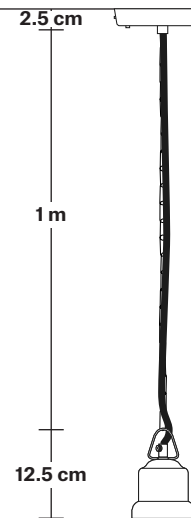

Bulb required: Standard screw (E27) fitting, max 40W.

Shade weight: 4.8kg | **Holder weight:** 0.6 kg

Maximum weight: 5.4 kg

INFORMATION

Finishes: Pewter & Copper.

Ready to be installed, installation required.

Wall mount screws not included.

Flex: 1m Black Round Plastic Flex and 1m Chain.

Ceiling rose: Pewter.

DIMENSIONS

Shade Diameter: 60 cm / 23.6"

Shade Height (no holder): 40 cm / 15.9"

Holder Diameter: 9 cm / 3.6"

Holder Height: 10 cm / 4"

Ceiling Rose Diameter: 12 cm / 4.9"

Ceiling Rose Height: 2.5 cm / 1"

Brooklyn Chain Cord Set ES E27 Bulb Holder

Product Code: BR-CS

H: 115 cm x W: 12 cm x D: 12 cm

SPECIFICATIONS

We meet all UK and EU lighting and safety regulations.

Bulb Holder Height: 10 cm / 3.9"

Ceiling Rose Diameter: 12 cm / 4.7"

Ceiling Rose Height: 2.5 cm / 1"

Full Drop: 115 cm / 45.3"

Giant Dome - 23.5 Inch - Shade Only

Product Code: GD23-SO

H: 40 cm x W: 60 cm x D: 60