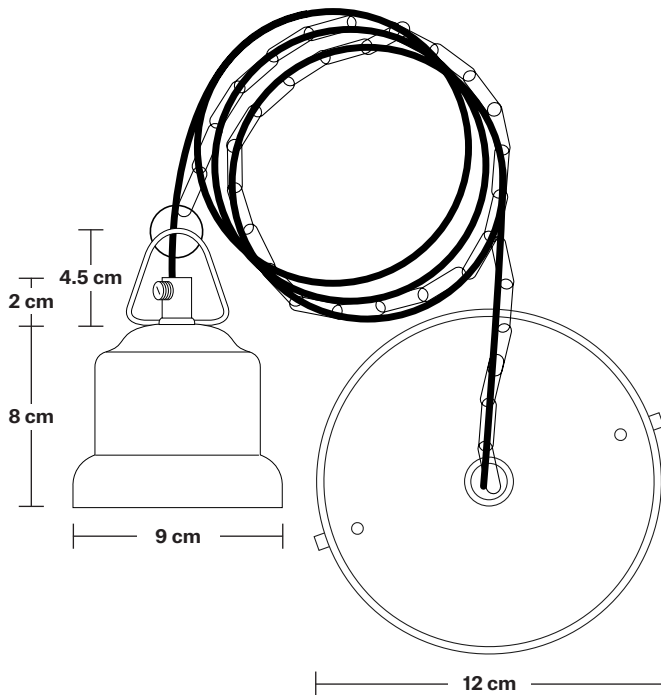

Wall mount screws not included.

Flex: 1m Black Round Plastic Flex and 1m Chain.

Ceiling rose: Pewter.

DIMENSIONS

Shade Diameter: 60 cm / 23.6"

Shade Height (no holder): 40 cm / 15.9"

Holder Diameter: 9 cm / 3.6"

Holder Height: 10 cm / 4"

Ceiling Rose Diameter: 12 cm / 4.9"

Ceiling Rose Height: 2.5 cm / 1"

Brooklyn Chain Cord Set ES E27 Bulb Holder

Product Code: BR-CS

H: 115 cm x W: 12 cm x D: 12 cm

SPECIFICATIONS

We meet all UK and EU lighting and safety regulations.

INFORMATION

Finishes: Pewter and Light Pewter.

Ready to be installed, installation required.

Wall mount screws not included.

Flex: 1m Black Round Plastic Flex and 1m Chain.

Ceiling rose: Pewter.

DIMENSIONS

Bulb Holder Diameter: 9 cm / 3.5"

Bulb Holder Height: 10 cm / 3.9"

Ceiling Rose Diameter: 12 cm / 4.7"

Ceiling Rose Height: 2.5 cm / 1"

Full Drop: 115 cm / 45.3"

Giant Dome - 23.5 Inch - Shade Only

Product Code: GD23-SO

H: 40 cm x W: 60 cm x D: 60