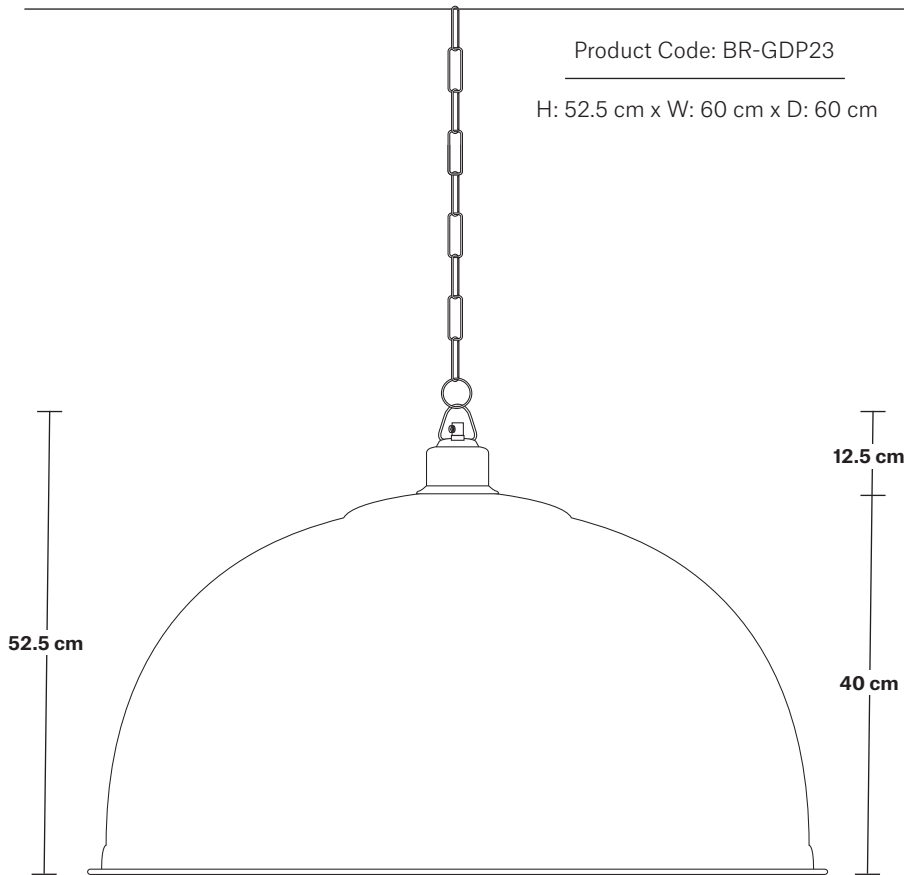

Brooklyn Giant Dome Pendant - 23.5 Inch

SPECIFICATIONS

We meet all UK and EU lighting and safety regulations.

Our products are hand finished to ensure an authentic vintage look and therefore they may vary slightly from those shown in the images.

Bulb required: Standard screw (E27) fitting, max 40W.

Shade weight: 4.8kg | **Holder weight:** 0.6 kg

Maximum weight: 5.4 kg

INFORMATION

Finishes: Pewter & Copper.

Ready to be installed, installation required.

Wall mount screws not included.

Flex: 1m Black Round Plastic Flex and 1m Chain.

Ceiling rose: Pewter.

DIMENSIONS

Shade Diameter: 60 cm / 23.6"

Shade Height (no holder): 40 cm / 15.9"

Holder Diameter: 9 cm / 3.6"

Holder Height: 10 cm / 4"

Ceiling Rose Diameter: 12 cm / 4.9"

Ceiling Rose Height: 2.5 cm / 1"

Brooklyn Chain Cord Set ES E27 Bulb Holder

Product Code: BR-CS

H: 115 cm x W: 12 cm x D: 12 cm

SPECIFICATIONS

We meet all UK and EU lighting and safety regulations.