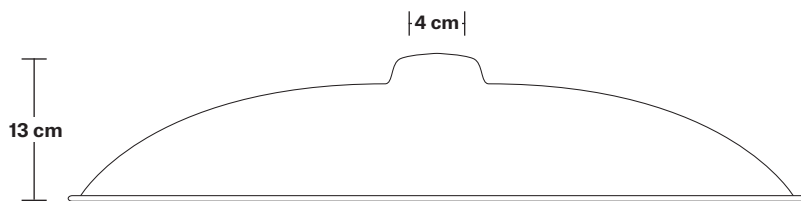

Giant Bowl - 24 Inch - Shade Only

Product Code: GB24-SO

cm H: 13 cm x W: 61 cm x D: 61

61 cm

SPECIFICATIONS

We meet all UK and EU lighting and safety regulations.

Our products are hand finished to ensure an authentic vintage look and therefore they may vary slightly from those shown in the images.

Bulb required: Standard screw (E27) fitting, max 40W.

Shade weight: 2 kg

INFORMATION

Finishes: Brass, Pewter and Copper.

Ready to be installed, installation required.

Wall mount screws not included.

DIMENSIONS

Shade Diameter: 61 cm / 24"

Shade Height (no holder): 13 cm / 5.3"

INDUSTVILLE