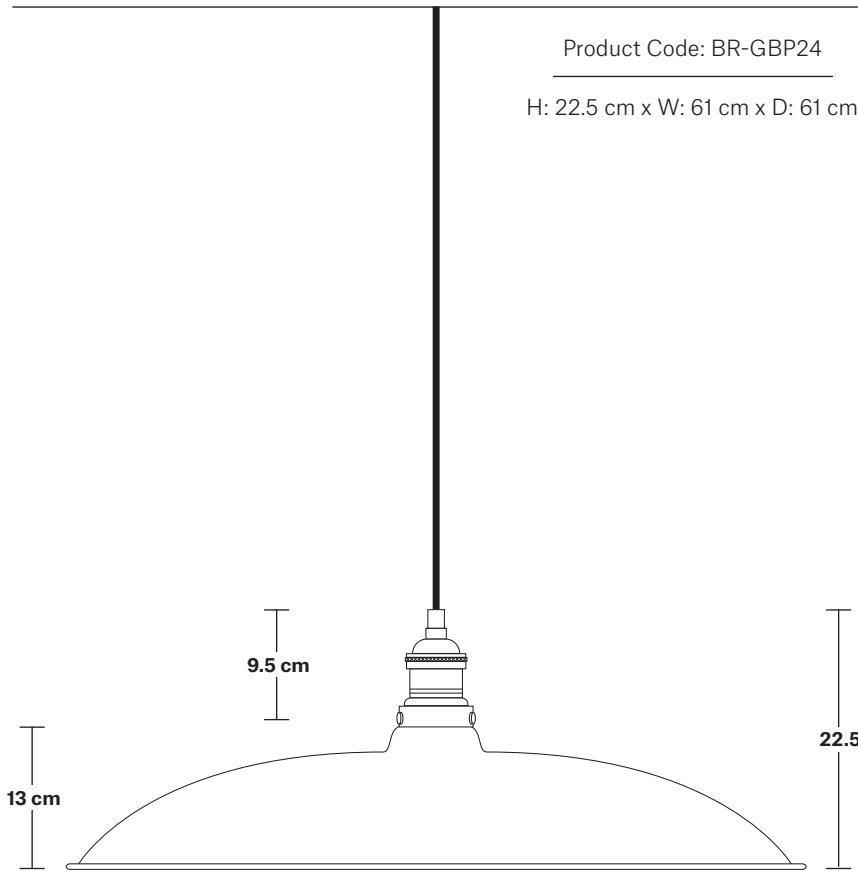

# Brooklyn Giant Bowl Pendant - 24 Inch

Product Code: BR-GBP24

H: 22.5 cm x W: 61 cm x D: 61 cm

61 cm

## DIMENSIONS

Shade Diameter: 61 cm / 24"

Shade Height (no holder): 13 cm / 5.3"

Holder Diameter: 6 cm / 2.5"

Holder Height: 11 cm / 4.3"

Ceiling Rose Diameter: 12 cm / 4.9"

Ceiling Rose Height: 2 cm / 0.8"

## DIMENSIONS

Bulb Holder Diameter: 6 cm / 2.5"

Bulb Holder Height: 11 cm / 4.3"

Ceiling Rose height: 12 cm / 4.9"

Full Drop: 113 cm / 44.5"

## DIMENSIONS

Bulb Holder Diameter: 9 cm / 3.5"

Bulb Holder Height: 10 cm / 3.9"

Ceiling Rose Diameter: 12 cm / 4.7"

Ceiling Rose Height: 2.5 cm / 1"

Full Drop: 115 cm / 45.3"

INDUSTVILLE