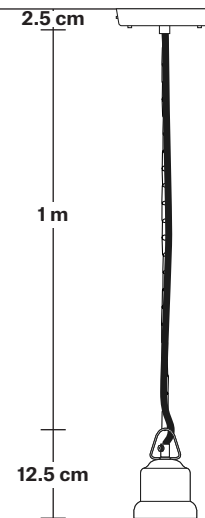

## DIMENSIONS

Shade Diameter: 61 cm / 24"

Shade Height (no holder): 13 cm / 5.3"

Holder Diameter: 6 cm / 2.5"

Holder Height: 11 cm / 4.3"

Ceiling Rose Diameter: 12 cm / 4.9"

Ceiling Rose Height: 2 cm / 0.8"

## DIMENSIONS

Bulb Holder Diameter: 6 cm / 2.5"

Bulb Holder Height: 11 cm / 4.3"

Ceiling Rose height: 12 cm / 4.9"

Full Drop: 113 cm / 44.5"

# Brooklyn Chain Cord Set ES E27 Bulb Holder

Product Code: BR-CS

H: 115 cm x W: 12 cm x D: 12 cm

## DIMENSIONS

Bulb Holder Diameter: 9 cm / 3.5"

Bulb Holder Height: 10 cm / 3.9"

Ceiling Rose Diameter: 12 cm / 4.7"

Ceiling Rose Height: 2.5 cm / 1"

Full Drop: 115 cm / 45.3"

INDUSTVILLE