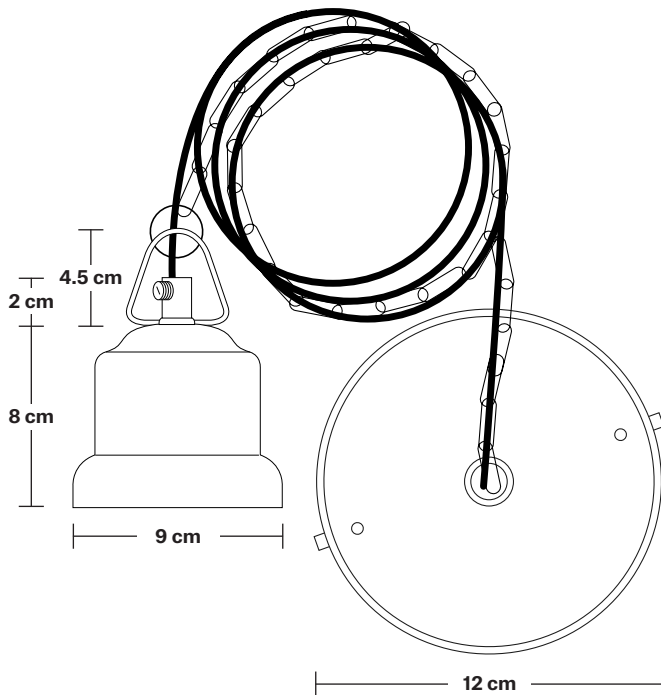

## DIMENSIONS

Shade Diameter: 61 cm / 24"

Shade Height (no holder): 13 cm / 5.3"

Holder Diameter: 6 cm / 2.5"

Holder Height: 11 cm / 4.3"

Ceiling Rose Diameter: 12 cm / 4.9"

Ceiling Rose Height: 2 cm / 0.8"

## DIMENSIONS

Bulb Holder Diameter: 6 cm / 2.5"

Bulb Holder Height: 11 cm / 4.3"

Ceiling Rose height: 12 cm / 4.9"

Full Drop: 113 cm / 44.5"

# Brooklyn Chain Cord Set ES E27 Bulb Holder

Product Code: BR-CS

H: 115 cm x W: 12 cm x D: 12 cm

## DIMENSIONS

Bulb Holder Diameter: 9 cm / 3.5"

Bulb Holder Height: 10 cm / 3.9"

Ceiling Rose Diameter: 12 cm / 4.7"

Ceiling Rose Height: 2.5 cm / 1"

Full Drop: 115 cm / 45.3"

INDUSTVILLE