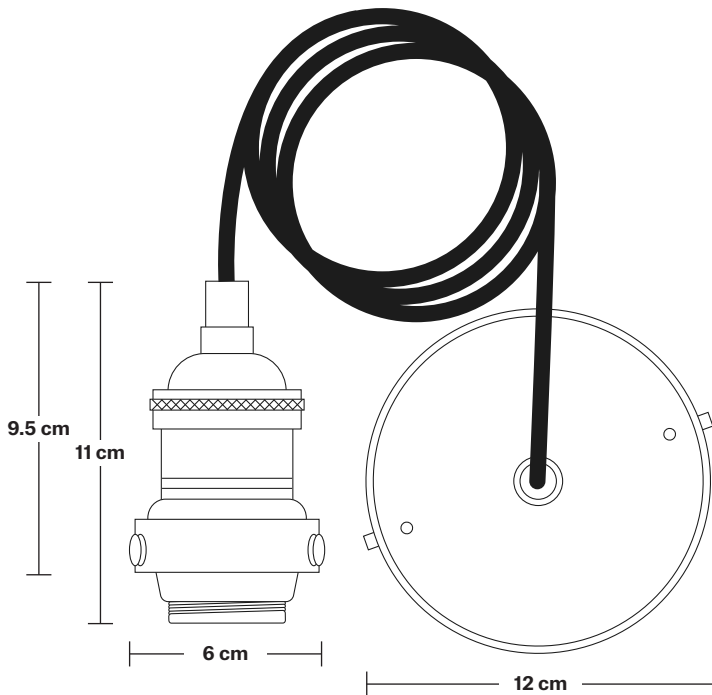

# Brooklyn Giant Bowl Pendant - 24 Inch

Product Code: BR-GBP24

H: 22.5 cm x W: 61 cm x D: 61 cm

61 cm

## DIMENSIONS

Shade Diameter: 61 cm / 24"

Shade Height (no holder): 13 cm / 5.3"

Holder Diameter: 6 cm / 2.5"

Holder Height: 11 cm / 4.3"

Ceiling Rose Diameter: 12 cm / 4.9"

Ceiling Rose Height: 2 cm / 0.8"

# Brooklyn Cord Set ES E27 Bulb Holder

Product Code: BR-CS

H: 113 cm x W: 12 cm x D: 12 cm

## DIMENSIONS

Bulb Holder Diameter: 6 cm / 2.5"

Bulb Holder Height: 11 cm / 4.3"

Ceiling Rose height: 12 cm / 4.9"

Full Drop: 113 cm / 44.5"