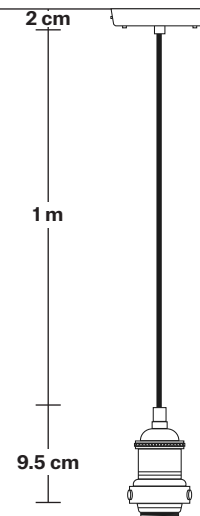

Brooklyn Cord Set ES E27 Bulb Holder

Product Code: BR-CS

H: 113 cm x W: 12 cm x D: 12 cm

SPECIFICATIONS

We meet all UK and EU lighting and safety regulations.

Our products are hand finished to ensure an authentic vintage look and therefore they may vary slightly from those shown in the images.

Bulb required: Standard screw (E27) fitting, max 40W.

Weight: 0.5 kg

INFORMATION

Finishes: Brass, Pewter and Copper.

Ready to be installed, installation required.

Wall mount screws not included.

Flex: 1m Black Round Fabric Flex.

Ceiling rose: Pewter.

DIMENSIONS

Bulb Holder Diameter: 6 cm / 2.5"

Bulb Holder Height: 11 cm / 4.3"

Ceiling Rose height: 12 cm / 4.9"

Full Drop: 113 cm / 44.5"

INDUSTVILLE