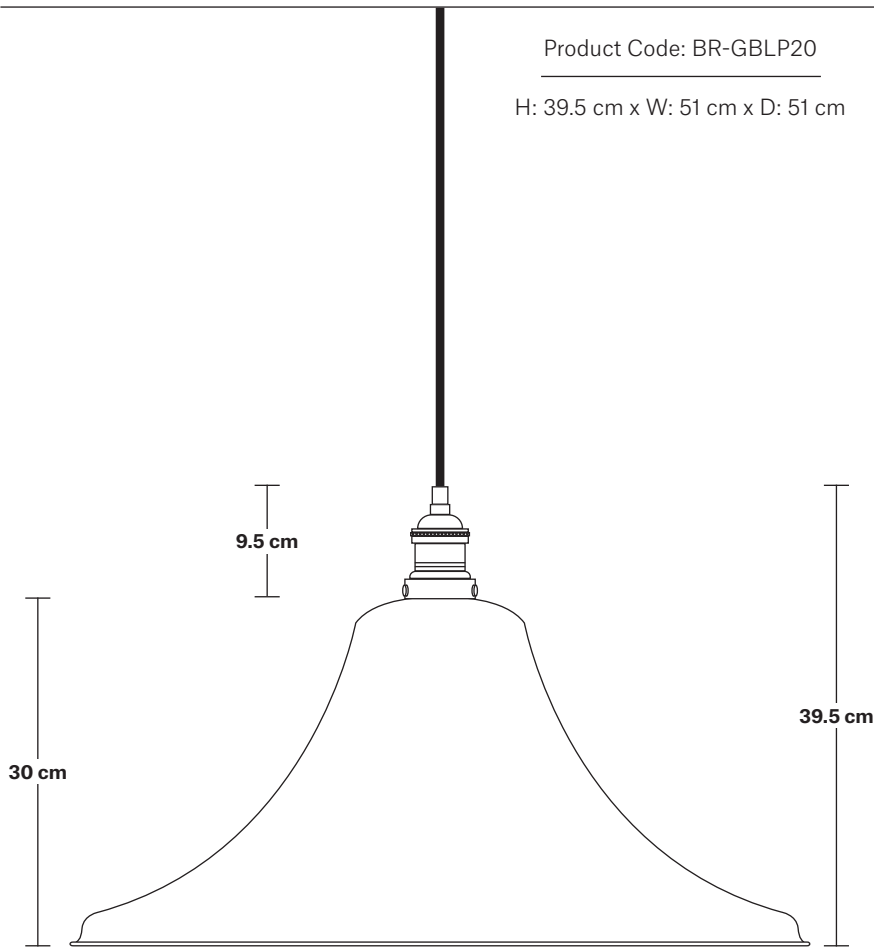

# Brooklyn Giant Bell Pendant - 20 Inch

Product Code: BR-GBLP20

H: 39.5 cm x W: 51 cm x D: 51 cm

**Bulb required:** Standard screw (E27) fitting, max 40W.

**Shade weight:** 1.8kg | **Holder weight:** 0.5 kg

**Maximum weight:** 2.3 kg

## DIMENSIONS

Shade Diameter: 51 cm / 20"

Shade Height (no holder): 30 cm / 11.8"

Holder Diameter: 6 cm / 2.5"

Holder Height: 11 cm / 4.3"

Ceiling Rose Diameter: 12 cm / 4.9"

Ceiling Rose Height: 2 cm / 0.8"

## DIMENSIONS

Bulb Holder Diameter: 6 cm / 2.5"

Bulb Holder Height: 11 cm / 4.3"

Ceiling Rose height: 12 cm / 4.9"

Full Drop: 113 cm / 44.5"

INDUSTVILLE