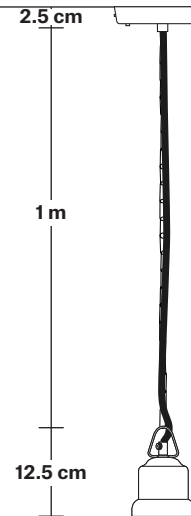

## DIMENSIONS

Shade Diameter: 51 cm / 20"

Shade Height (no holder): 30 cm / 11.8"

Holder Diameter: 6 cm / 2.5"

Holder Height: 11 cm / 4.3"

Ceiling Rose Diameter: 12 cm / 4.9"

Ceiling Rose Height: 2 cm / 0.8"

## DIMENSIONS

Bulb Holder Diameter: 6 cm / 2.5"

Bulb Holder Height: 11 cm / 4.3"

Ceiling Rose height: 12 cm / 4.9"

Full Drop: 113 cm / 44.5"

INDUSTVILLE

# Brooklyn Chain Cord Set ES E27 Bulb Holder

Product Code: BR-CS

H: 115 cm x W: 12 cm x D: 12 cm

## DIMENSIONS

Bulb Holder Diameter: 9 cm / 3.5"

Bulb Holder Height: 10 cm / 3.9"

Ceiling Rose Diameter: 12 cm / 4.7"

Ceiling Rose Height: 2.5 cm / 1"

Full Drop: 115 cm / 45.3"