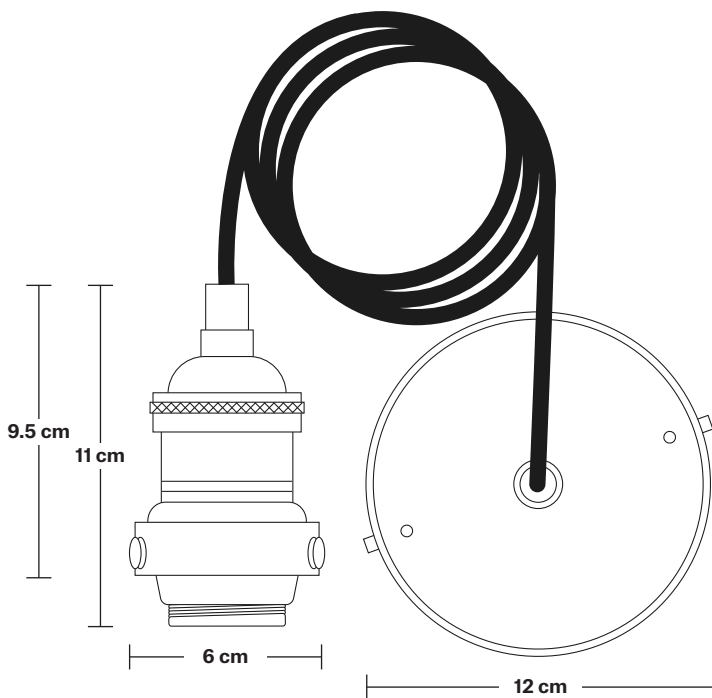

# Brooklyn Giant Bell Pendant - 20 Inch

Product Code: BR-GBLP20

H: 39.5 cm x W: 51 cm x D: 51 cm

## DIMENSIONS

Shade Diameter: 51 cm / 20"

Shade Height (no holder): 30 cm / 11.8"

Holder Diameter: 6 cm / 2.5"

Holder Height: 11 cm / 4.3"

Ceiling Rose Diameter: 12 cm / 4.9"

Ceiling Rose Height: 2 cm / 0.8"

# Brooklyn Cord Set ES E27 Bulb Holder

Product Code: BR-CS

H: 113 cm x W: 12 cm x D: 12 cm

## DIMENSIONS

Bulb Holder Diameter: 6 cm / 2.5"

Bulb Holder Height: 11 cm / 4.3"

Ceiling Rose height: 12 cm / 4.9"

Full Drop: 113 cm / 44.5"

INDUSTVILLE