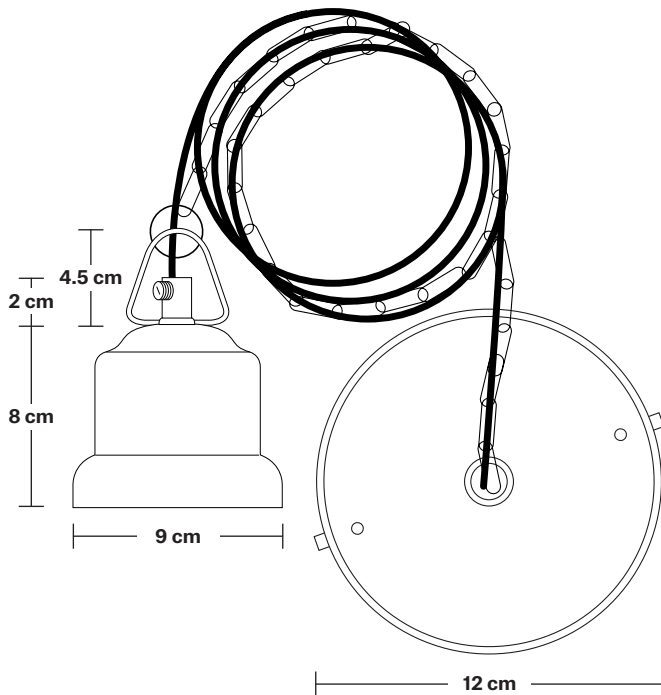

## DIMENSIONS

Shade Diameter: 51 cm / 20"

Shade Height (no holder): 30 cm / 11.8"

Holder Diameter: 6 cm / 2.5"

Holder Height: 11 cm / 4.3"

Ceiling Rose Diameter: 12 cm / 4.9"

Ceiling Rose Height: 2 cm / 0.8"

## DIMENSIONS

Bulb Holder Diameter: 6 cm / 2.5"

Bulb Holder Height: 11 cm / 4.3"

Ceiling Rose height: 12 cm / 4.9"

Full Drop: 113 cm / 44.5"

INDUSTVILLE

# Brooklyn Chain Cord Set ES E27 Bulb Holder

Product Code: BR-CS

H: 115 cm x W: 12 cm x D: 12 cm

## DIMENSIONS

Bulb Holder Diameter: 9 cm / 3.5"

Bulb Holder Height: 10 cm / 3.9"

Ceiling Rose Diameter: 12 cm / 4.7"

Ceiling Rose Height: 2.5 cm / 1"

Full Drop: 115 cm / 45.3"