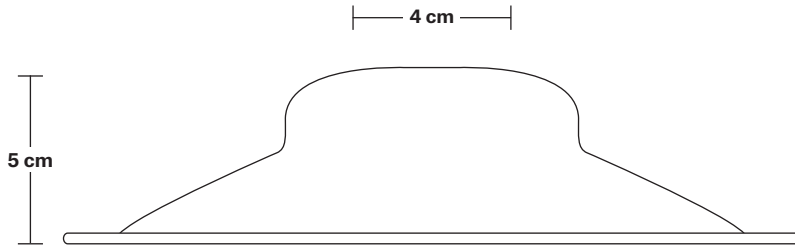

Ceiling rose: Pewter.

DIMENSIONS

Bulb Holder Diameter: 6 cm / 2.5"

Bulb Holder Height: 11 cm / 4.3"

Ceiling Rose height: 12 cm / 4.9"

Full Drop: 113 cm / 44.5"

Flat - 8 Inch - Shade Only

Product Code: F8-SO

H: 5 cm x W: 21 cm x D: 21 cm

SPECIFICATIONS

We meet all UK and EU lighting and safety regulations.

Our products are hand finished to ensure an authentic vintage look and therefore they may vary slightly from those shown in the images.