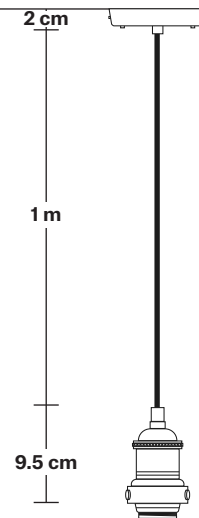

Brooklyn Flat Pendant - 8 Inch

Product Code: BR-FP8

H: 14.5 cm x W: 21 cm x D: 21 cm

SPECIFICATIONS

We meet all UK and EU lighting and safety regulations.

Our products are hand finished to ensure an authentic vintage look and therefore they may vary slightly from those shown in the images.

Holder Diameter: 6 cm / 2.5"

Holder Height: 11 cm / 4.3"

Ceiling Rose Diameter: 12 cm / 4.9"

Ceiling Rose Height: 2 cm / 0.8"

INDUSTVILLE

Brooklyn Cord Set ES E27 Bulb Holder

Product Code: BR-CS

H: 113 cm x W: 12 cm x D: 12 cm

Ceiling rose: Pewter.

DIMENSIONS

Bulb Holder Diameter: 6 cm / 2.5"

Bulb Holder Height: 11 cm / 4.3"

Ceiling Rose height: 12 cm / 4.9"

Full Drop: 113 cm / 44.5"

Flat - 8 Inch - Shade Only

Product Code: F8-SO

H: 5 cm x W: 21 cm x D: 21 cm

SPECIFICATIONS

We meet all UK and EU lighting and safety regulations.

Our products are hand finished to ensure an authentic vintage look and therefore they may vary slightly from those shown in the images.