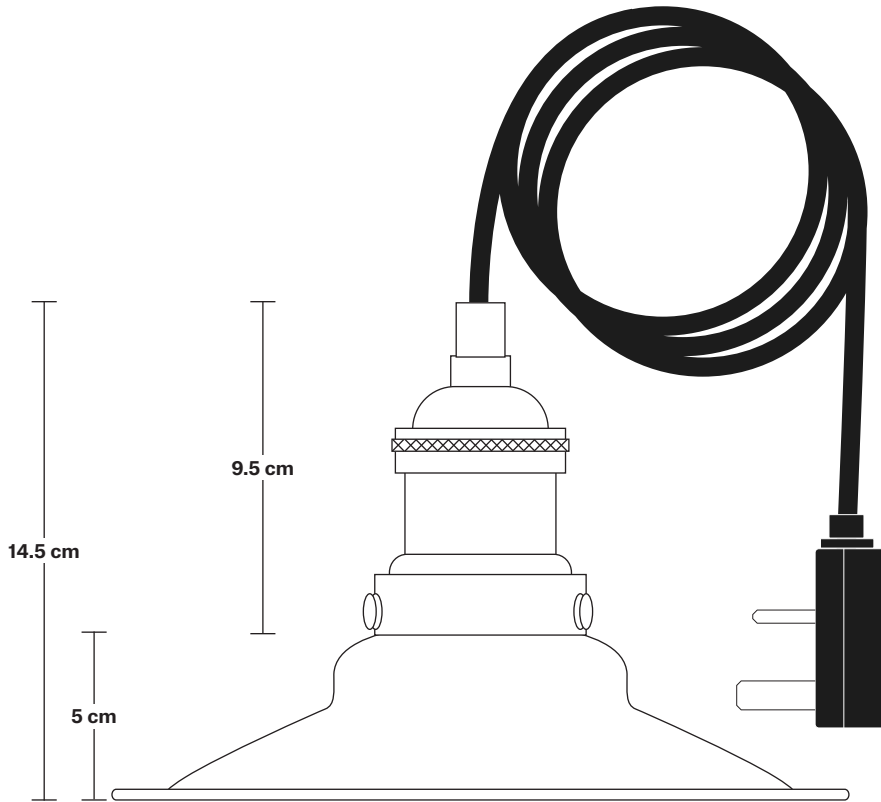

# Brooklyn Flat Pendant - 8 Inch - With Plug

Product Code: BR-FP8-FLWP

H: 14.5 cm x W: 21 cm x D: 21 cm

## DIMENSIONS

Shade Diameter: 21 cm / 8.2"

Shade Height (no holder): 5 cm / 2"

Holder Diameter: 6 cm / 2.5"

Holder Height: 11 cm / 4.3"

INDUSTVILLE

## DIMENSIONS

Bulb Holder Diameter: 6 cm / 2.5"

Bulb Holder Height: 11 cm / 4.3"

## DIMENSIONS

Shade Diameter: 21 cm / 8.2"

Shade Height (no holder): 5 cm / 2"

INDUSTVILLE