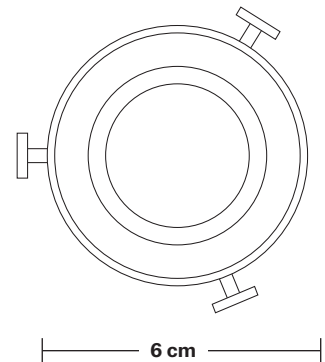

## DIMENSIONS

Shade Diameter: 21 cm / 8.2"

Shade Height (no holder): 5 cm / 2"

Holder Diameter: 6 cm / 2.5"

Holder Height: 11 cm / 4.3"

INDUSTVILLE

# Brooklyn Cord Set ES E27 Bulb Holder - Fabric Flex With Plug

Product Code: BR-CS-FLWP

H: 210 cm x W: 6 cm x D: 6 cm

## DIMENSIONS

Bulb Holder Diameter: 6 cm / 2.5"

Bulb Holder Height: 11 cm / 4.3"

## DIMENSIONS

Shade Diameter: 21 cm / 8.2"

Shade Height (no holder): 5 cm / 2"

INDUSTVILLE