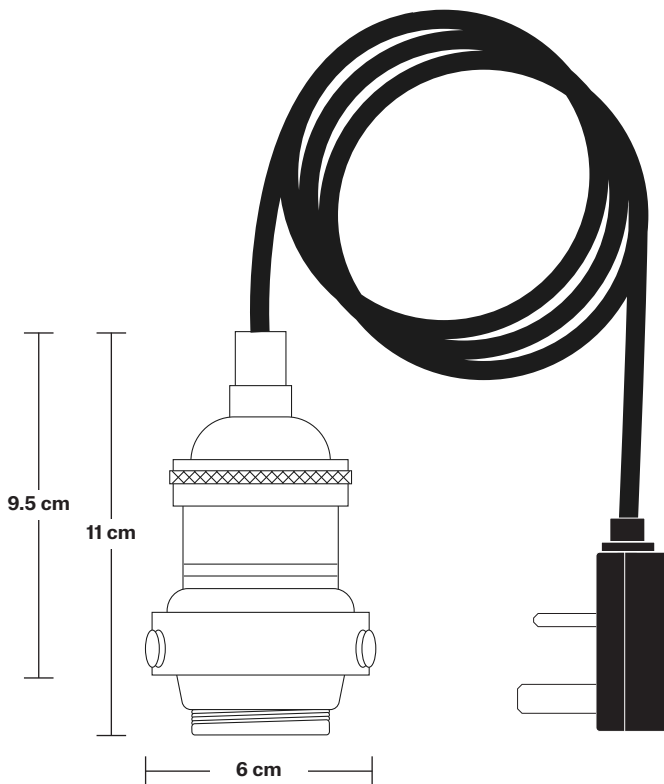

## DIMENSIONS

Shade Diameter: 21 cm / 8.2"

Shade Height (no holder): 5 cm / 2"

Holder Diameter: 6 cm / 2.5"

Holder Height: 11 cm / 4.3"

INDUSTVILLE

# Brooklyn Cord Set ES E27 Bulb Holder - Fabric Flex With Plug

Product Code: BR-CS-FLWP

H: 210 cm x W: 6 cm x D: 6 cm

## DIMENSIONS

Bulb Holder Diameter: 6 cm / 2.5"

Bulb Holder Height: 11 cm / 4.3"

## DIMENSIONS

Shade Diameter: 21 cm / 8.2"

Shade Height (no holder): 5 cm / 2"

INDUSTVILLE