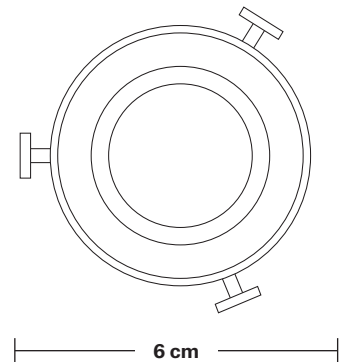

Wall mount screws not included.

Holders available: Brass, Pewter and Copper.

DIMENSIONS

Shade Diameter: 21 cm / 8.2"

Shade Height (no holder): 5 cm / 2"

Holder Diameter: 6 cm / 2.5"

Holder Height: 18 cm / 7.1"

Ceiling Rose Diameter: 12 cm / 4.9"

Ceiling Rose Height: 2 cm / 0.8"

INDUSTVILLE

Brooklyn Flush Mount Holder

Product Code: BR-FM

H: 17.5 cm x W: 12 cm x D: 12 cm

SPECIFICATIONS

We meet all UK and EU lighting and safety regulations.

INFORMATION

Finishes: Brass, Pewter and Copper.

Ready to be installed, installation required.

Wall mount screws not included.

Ceiling rose: Pewter.

DIMENSIONS

Holder Diameter: 12 cm / 4.7"

Holder Height: 17.5 cm / 6.9"

Ceiling Rose Diameter: 12 cm / 4.7"

Ceiling Rose Depth: 2 cm / 0.8"

Flat - 8 Inch - Shade Only

Product Code: F8-SO

H: 5 cm x W: 21 cm x D: 21 cm

SPECIFICATIONS

We meet all UK and EU lighting and safety regulations.