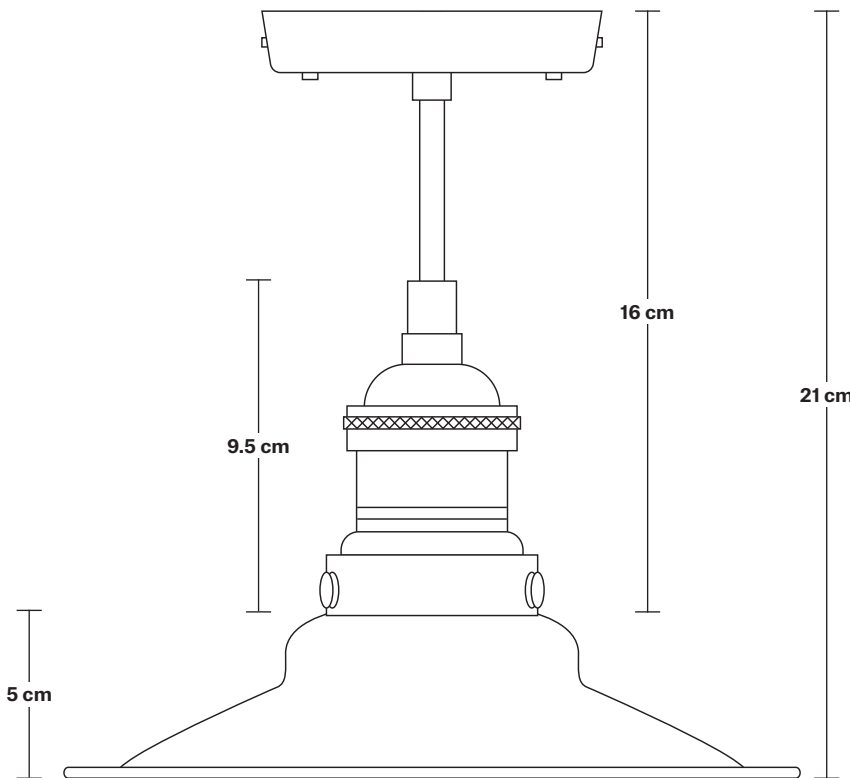

Brooklyn Flat Flush Mount - 8 Inch

Product Code: BR-FFM8

H: 21 cm x W: 21 cm x D: 21 cm

SPECIFICATIONS

We meet all UK and EU lighting and safety regulations.

Our products are hand finished to ensure an authentic vintage look and therefore they may vary slightly from those shown in the images.

Bulb required: Standard screw (E27) fitting, max 40W.

Shade weight: 0.3 kg | **Holder weight:** 0.5 kg

Maximum weight: 0.8 kg

INFORMATION

Finishes: Brass, Pewter and Copper.

Ready to be installed, installation required.

Wall mount screws not included.

Holders available: Brass, Pewter and Copper.

DIMENSIONS

Shade Diameter: 21 cm / 8.2"

Shade Height (no holder): 5 cm / 2"

Holder Diameter: 6 cm / 2.5"

Holder Height: 18 cm / 7.1"

Ceiling Rose Diameter: 12 cm / 4.9"

Ceiling Rose Height: 2 cm / 0.8"

INDUSTVILLE

Brooklyn Flush Mount Holder

Product Code: BR-FM

H: 17.5 cm x W: 12 cm x D: 12 cm

SPECIFICATIONS

We meet all UK and EU lighting and safety regulations.