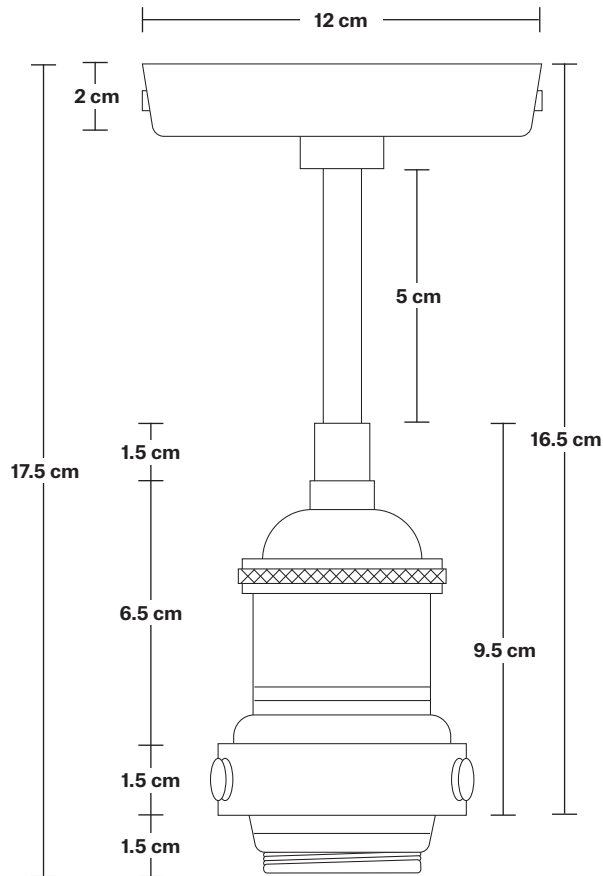

Wall mount screws not included.

Holders available: Brass, Pewter and Copper.

DIMENSIONS

Shade Diameter: 21 cm / 8.2"

Shade Height (no holder): 5 cm / 2"

Holder Diameter: 6 cm / 2.5"

Holder Height: 18 cm / 7.1"

Ceiling Rose Diameter: 12 cm / 4.9"

Ceiling Rose Height: 2 cm / 0.8"

INDUSTVILLE

Brooklyn Flush Mount Holder

Product Code: BR-FM

H: 17.5 cm x W: 12 cm x D: 12 cm

SPECIFICATIONS

We meet all UK and EU lighting and safety regulations.

INFORMATION

Finishes: Brass, Pewter and Copper.

Ready to be installed, installation required.

Wall mount screws not included.

Ceiling rose: Pewter.

DIMENSIONS

Holder Diameter: 12 cm / 4.7"

Holder Height: 17.5 cm / 6.9"

Ceiling Rose Diameter: 12 cm / 4.7"

Ceiling Rose Depth: 2 cm / 0.8"

Flat - 8 Inch - Shade Only

Product Code: F8-SO

H: 5 cm x W: 21 cm x D: 21 cm

SPECIFICATIONS

We meet all UK and EU lighting and safety regulations.