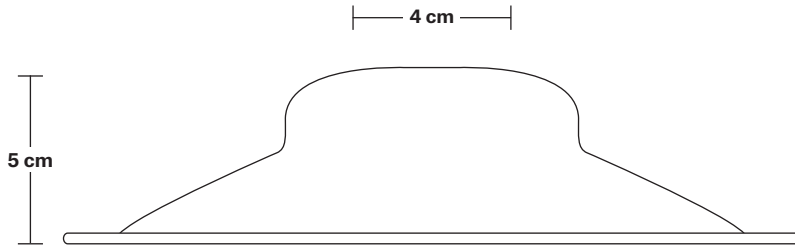

Ceiling Rose Diameter: 12 cm / 4.9"

Ceiling Rose Height: 2 cm / 0.8"

INDUSTVILLE

Brooklyn Flush Mount Holder

Product Code: BR-FM

H: 17.5 cm x W: 12 cm x D: 12 cm

SPECIFICATIONS

We meet all UK and EU lighting and safety regulations.

INFORMATION

Finishes: Brass, Pewter and Copper.

Ready to be installed, installation required.

Wall mount screws not included.

Ceiling rose: Pewter.

DIMENSIONS

Holder Diameter: 12 cm / 4.7"

Holder Height: 17.5 cm / 6.9"

Ceiling Rose Diameter: 12 cm / 4.7"

Ceiling Rose Depth: 2 cm / 0.8"

Flat - 8 Inch - Shade Only

Product Code: F8-SO

H: 5 cm x W: 21 cm x D: 21 cm

SPECIFICATIONS

We meet all UK and EU lighting and safety regulations.