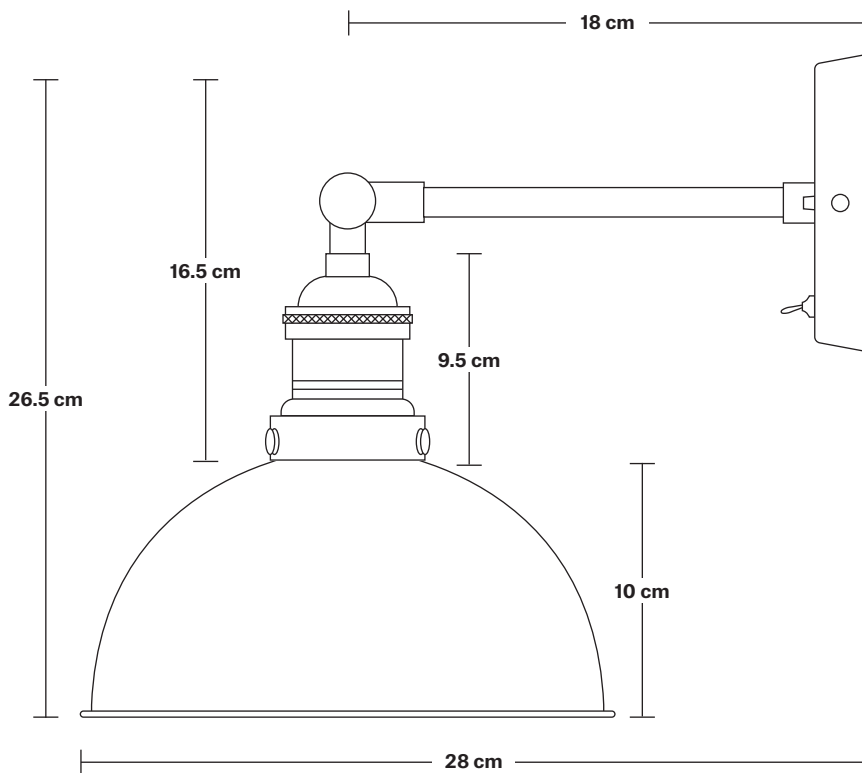

# Brooklyn Dome Wall Light - 8 Inch

Product Code: BR-DWL8

H: 26.5 cm x W: 20 cm x D: 28 cm

## DIMENSIONS

Shade Diameter: 20 cm / 8"

Shade Height (no holder): 10 cm / 4"

Holder Diameter: 6 cm / 2.5"

Holder Height: 18 cm / 7.1"

Wall Rose Diameter: 12 cm / 4.9"

Wall Rose Height: 2 cm / 0.8"

INDUSTVILLE

## DIMENSIONS

Holder Diameter: 6 cm / 2.5"

Holder Height: 18 cm / 7.1"

Projection: 20 cm / 7.9"

Ceiling Rose Diameter: 12 cm / 4.9"

Ceiling Rose Depth: 2 cm / 0.8"

## DIMENSIONS

Shade Diameter: 20 cm / 8"

Shade Height: 10 cm / 4"