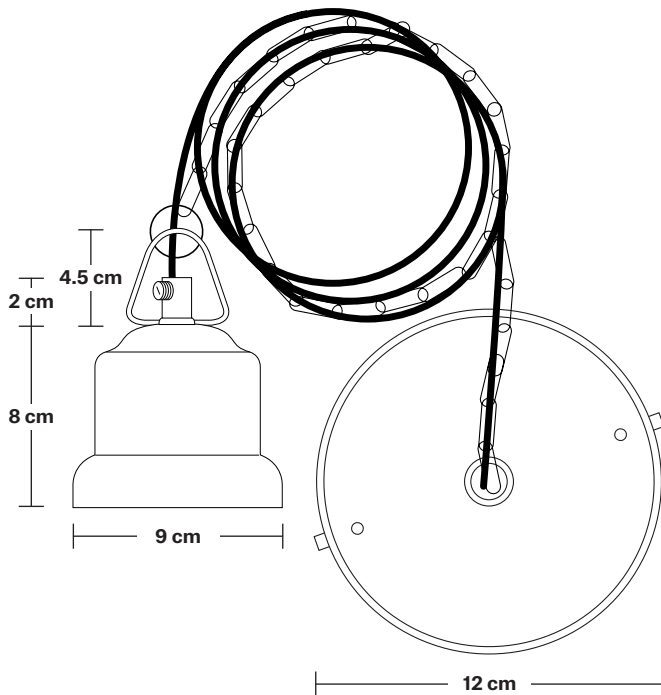

Brooklyn Dome Pendant - 18 Inch

Product Code: BR-DP18

H: 35.5 cm x W: 46 cm x D: 46 cm

SPECIFICATIONS

We meet all UK and EU lighting and safety regulations.

Our products are hand finished to ensure an authentic vintage look and therefore they may vary slightly from those shown in the images.

Ceiling rose: Pewter.

DIMENSIONS

Bulb Holder Diameter: 6 cm / 2.5"

Bulb Holder Height: 11 cm / 4.3"

Ceiling Rose height: 12 cm / 4.9"

Full Drop: 113 cm / 44.5"

Brooklyn Chain Cord Set ES E27 Bulb Holder

Product Code: BR-CS

H: 115 cm x W: 12 cm x D: 12 cm

SPECIFICATIONS

We meet all UK and EU lighting and safety regulations.

Our products are hand finished to ensure an authentic vintage look and therefore they may vary slightly from those shown in the images.

Ceiling rose: Pewter.

DIMENSIONS

Bulb Holder Diameter: 9 cm / 3.5"

Bulb Holder Height: 10 cm / 3.9"

Ceiling Rose Diameter: 12 cm / 4.7"

Ceiling Rose Height: 2.5 cm / 1"

Full Drop: 115 cm / 45.3"

Dome - 18 Inch - Shade Only