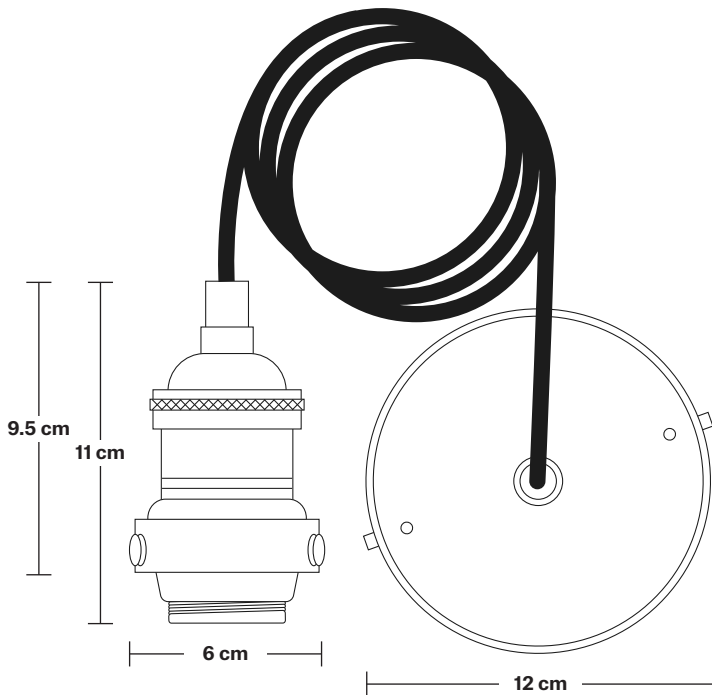

Brooklyn Dome Pendant - 18 Inch

Product Code: BR-DP18

H: 35.5 cm x W: 46 cm x D: 46 cm

SPECIFICATIONS

We meet all UK and EU lighting and safety regulations.

Our products are hand finished to ensure an authentic vintage look and therefore they may vary slightly from those shown in the images.

Holder Diameter: 6 cm / 2.5"

Holder Height: 11 cm / 4.3"

Ceiling Rose Diameter: 12 cm / 4.9"

Ceiling Rose Height: 2 cm / 0.8"

Brooklyn Cord Set ES E27 Bulb Holder

Product Code: BR-CS

H: 113 cm x W: 12 cm x D: 12 cm

Ceiling rose: Pewter.

DIMENSIONS

Bulb Holder Diameter: 6 cm / 2.5"

Bulb Holder Height: 11 cm / 4.3"

Ceiling Rose height: 12 cm / 4.9"

Full Drop: 113 cm / 44.5"

Brooklyn Chain Cord Set ES E27 Bulb Holder

Product Code: BR-CS

Product Code: D18-SO

H: 26 cm x W: 46 cm x D: 46 cm

SPECIFICATIONS

We meet all UK and EU lighting and safety regulations.

Our products are hand finished to ensure an authentic vintage look and therefore they may vary slightly from those shown in the images.