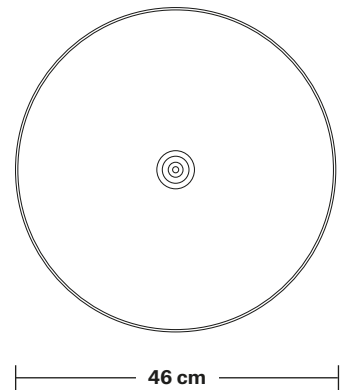

Brooklyn Dome Pendant - 18 Inch

Product Code: BR-DP18

H: 35.5 cm x W: 46 cm x D: 46 cm

SPECIFICATIONS

We meet all UK and EU lighting and safety regulations.

Our products are hand finished to ensure an authentic vintage look and therefore they may vary slightly from those shown in the images.

Ceiling rose: Pewter.

DIMENSIONS

Bulb Holder Diameter: 6 cm / 2.5"

Bulb Holder Height: 11 cm / 4.3"

Ceiling Rose height: 12 cm / 4.9"

Full Drop: 113 cm / 44.5"

Brooklyn Chain Cord Set ES E27 Bulb Holder

Product Code: BR-CS

Ceiling rose: Pewter.

DIMENSIONS

Bulb Holder Diameter: 9 cm / 3.5"

Bulb Holder Height: 10 cm / 3.9"

Ceiling Rose Diameter: 12 cm / 4.7"

Ceiling Rose Height: 2.5 cm / 1"

Full Drop: 115 cm / 45.3"

Dome - 18 Inch - Shade Only

Product Code: D18-SO

H: 26 cm x W: 46 cm x D: 46 cm

SPECIFICATIONS

We meet all UK and EU lighting and safety regulations.

Our products are hand finished to ensure an authentic vintage look and therefore they may vary slightly from those shown in the images.