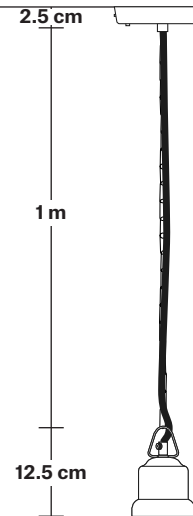

Brooklyn Dome Pendant - 18 Inch

Product Code: BR-DP18

H: 35.5 cm x W: 46 cm x D: 46 cm

SPECIFICATIONS

We meet all UK and EU lighting and safety regulations.

Our products are hand finished to ensure an authentic vintage look and therefore they may vary slightly from those shown in the images.

Ceiling rose: Pewter.

DIMENSIONS

Bulb Holder Diameter: 6 cm / 2.5"

Bulb Holder Height: 11 cm / 4.3"

Ceiling Rose height: 12 cm / 4.9"

Full Drop: 113 cm / 44.5"

Brooklyn Chain Cord Set ES E27 Bulb Holder

Product Code: BR-CS

H: 115 cm x W: 12 cm x D: 12 cm

SPECIFICATIONS

We meet all UK and EU lighting and safety regulations.

Our products are hand finished to ensure an authentic vintage look and therefore they may vary slightly from those shown in the images.

Ceiling rose: Pewter.

DIMENSIONS

Bulb Holder Diameter: 9 cm / 3.5"

Bulb Holder Height: 10 cm / 3.9"

Ceiling Rose Diameter: 12 cm / 4.7"

Ceiling Rose Height: 2.5 cm / 1"

Full Drop: 115 cm / 45.3"

Dome - 18 Inch - Shade Only