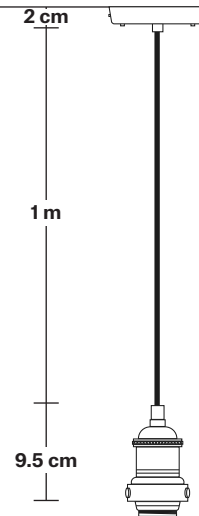

Brooklyn Dome Pendant - 18 Inch

Product Code: BR-DP18

H: 35.5 cm x W: 46 cm x D: 46 cm

SPECIFICATIONS

We meet all UK and EU lighting and safety regulations.

Our products are hand finished to ensure an authentic vintage look and therefore they may vary slightly from those shown in the images.

Holder Diameter: 6 cm / 2.5"

Holder Height: 11 cm / 4.3"

Ceiling Rose Diameter: 12 cm / 4.9"

Ceiling Rose Height: 2 cm / 0.8"

Brooklyn Cord Set ES E27 Bulb Holder

Product Code: BR-CS

H: 113 cm x W: 12 cm x D: 12 cm

Ceiling rose: Pewter.

DIMENSIONS

Bulb Holder Diameter: 9 cm / 3.5"

Bulb Holder Height: 10 cm / 3.9"

Ceiling Rose Diameter: 12 cm / 4.7"

Ceiling Rose Height: 2.5 cm / 1"

Full Drop: 115 cm / 45.3"

Dome - 18 Inch - Shade Only

Product Code: D18-SO

H: 26 cm x W: 46 cm x D: 46 cm

SPECIFICATIONS

We meet all UK and EU lighting and safety regulations.

Our products are hand finished to ensure an authentic vintage look and therefore they may vary slightly from those shown in the images.