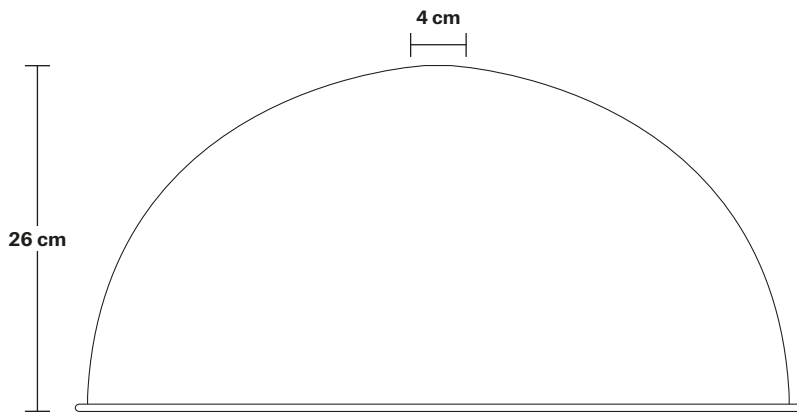

Brooklyn Dome Pendant - 18 Inch

Product Code: BR-DP18

H: 35.5 cm x W: 46 cm x D: 46 cm

SPECIFICATIONS

We meet all UK and EU lighting and safety regulations.

Our products are hand finished to ensure an authentic vintage look and therefore they may vary slightly from those shown in the images.

Ceiling rose: Pewter.

DIMENSIONS

Bulb Holder Diameter: 6 cm / 2.5"

Bulb Holder Height: 11 cm / 4.3"

Ceiling Rose height: 12 cm / 4.9"

Full Drop: 113 cm / 44.5"

Brooklyn Chain Cord Set ES E27 Bulb Holder

Product Code: BR-CS

Ceiling rose: Pewter.

DIMENSIONS

Bulb Holder Diameter: 9 cm / 3.5"

Bulb Holder Height: 10 cm / 3.9"

Ceiling Rose Diameter: 12 cm / 4.7"

Ceiling Rose Height: 2.5 cm / 1"

Full Drop: 115 cm / 45.3"

Dome - 18 Inch - Shade Only

Product Code: D18-SO

H: 26 cm x W: 46 cm x D: 46 cm

SPECIFICATIONS

We meet all UK and EU lighting and safety regulations.

Our products are hand finished to ensure an authentic vintage look and therefore they may vary slightly from those shown in the images.