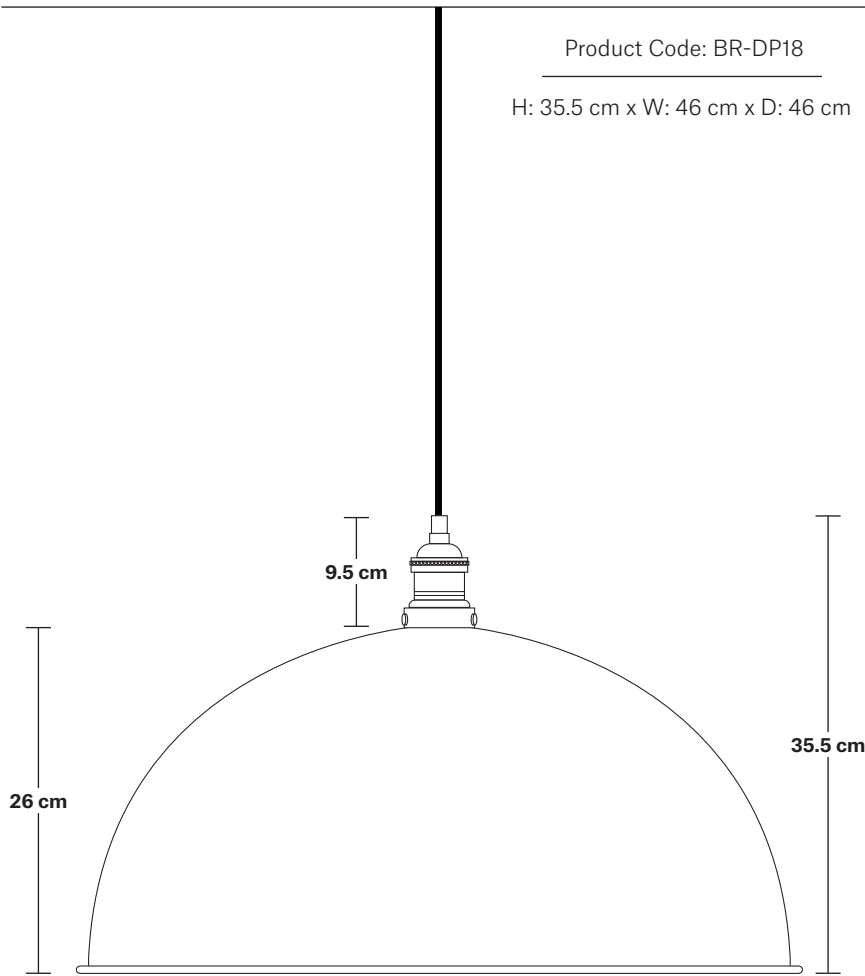

Brooklyn Dome Pendant - 18 Inch

Product Code: BR-DP18

H: 35.5 cm x W: 46 cm x D: 46 cm

SPECIFICATIONS

We meet all UK and EU lighting and safety regulations.

Our products are hand finished to ensure an authentic vintage look and therefore they may vary slightly from those shown in the images.

Wall mount screws not included.

Holders available: Brass, Pewter, Copper, Pewter Chain Holder.

Flex: 1m Black Round Fabric Flex.

Ceiling rose: Pewter.

DIMENSIONS

Shade Diameter: 46 cm / 18"

Shade Height (no holder): 26 cm / 10"

Holder Diameter: 6 cm / 2.5"

Holder Height: 11 cm / 4.3"

Ceiling Rose Diameter: 12 cm / 4.9"

Ceiling Rose Height: 2 cm / 0.8"

Brooklyn Cord Set ES E27 Bulb Holder

Product Code: BR-CS

H: 113 cm x W: 12 cm x D: 12 cm

Product Code: D18-SO

H: 26 cm x W: 46 cm x D: 46 cm

SPECIFICATIONS

We meet all UK and EU lighting and safety regulations.

Our products are hand finished to ensure an authentic vintage look and therefore they may vary slightly from those shown in the images.