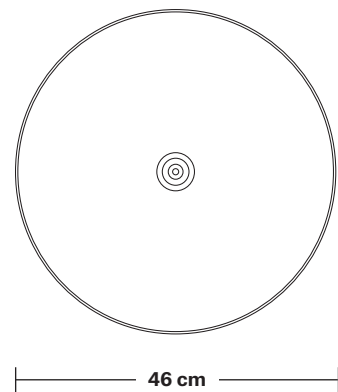

Brooklyn Dome Pendant - 18 Inch

Product Code: BR-DP18

H: 35.5 cm x W: 46 cm x D: 46 cm

SPECIFICATIONS

We meet all UK and EU lighting and safety regulations.

Our products are hand finished to ensure an authentic vintage look and therefore they may vary slightly from those shown in the images.

Wall mount screws not included.

Holders available: Brass, Pewter, Copper, Pewter Chain Holder.

Flex: 1m Black Round Fabric Flex.

Ceiling rose: Pewter.

DIMENSIONS

Shade Diameter: 46 cm / 18"

Shade Height (no holder): 26 cm / 10"

Holder Diameter: 6 cm / 2.5"

Holder Height: 11 cm / 4.3"

Ceiling Rose Diameter: 12 cm / 4.9"

Ceiling Rose Height: 2 cm / 0.8"

Brooklyn Cord Set ES E27 Bulb Holder

Product Code: BR-CS

H: 113 cm x W: 12 cm x D: 12 cm

Product Code: D18-SO

H: 26 cm x W: 46 cm x D: 46 cm

SPECIFICATIONS

We meet all UK and EU lighting and safety regulations.

Our products are hand finished to ensure an authentic vintage look and therefore they may vary slightly from those shown in the images.