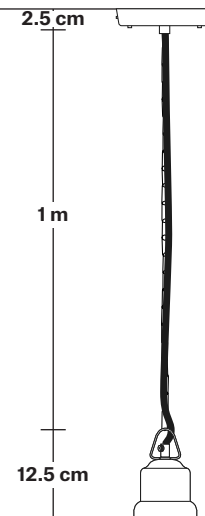

Brooklyn Dome Pendant - 17 Inch

Product Code: BR-DP17

H: 34 cm x W: 44 cm x D: 44 cm

SPECIFICATIONS

We meet all UK and EU lighting and safety regulations.

Our products are hand finished to ensure an authentic vintage look and therefore they may vary slightly from those shown in the images.

Ceiling rose: Pewter.

DIMENSIONS

Bulb Holder Diameter: 6 cm / 2.5"

Bulb Holder Height: 11 cm / 4.3"

Ceiling Rose height: 12 cm / 4.9"

Full Drop: 113 cm / 44.5"

Brooklyn Chain Cord Set ES E27 Bulb Holder

Product Code: BR-CS

H: 115 cm x W: 12 cm x D: 12 cm

SPECIFICATIONS

We meet all UK and EU lighting and safety regulations.

Our products are hand finished to ensure an authentic vintage look and therefore they may vary slightly from those shown in the images.

Dome - 17 Inch - Shade Only

Product Code: D17-SO

H: 24.5 cm x W: 44 cm x D: 44 cm

SPECIFICATIONS

We meet all UK and EU lighting and safety regulations.

Our products are hand finished to ensure an authentic vintage look and therefore they may vary slightly from those shown in the images.