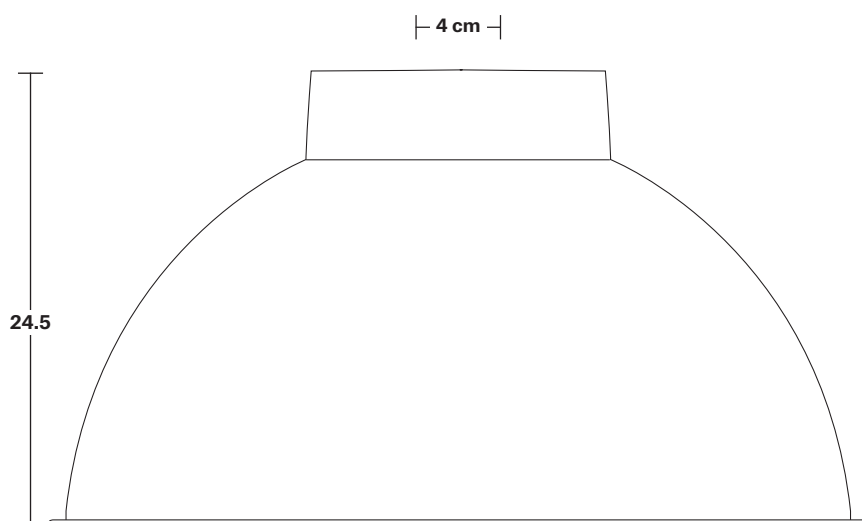

H: 115 cm x W: 12 cm x D: 12 cm

SPECIFICATIONS

We meet all UK and EU lighting and safety regulations.

Our products are hand finished to ensure an authentic vintage look and therefore they may vary slightly from those shown in the images.

Ceiling rose: Pewter.

DIMENSIONS

Bulb Holder Diameter: 9 cm / 3.5"

Bulb Holder Height: 10 cm / 3.9"

Ceiling Rose Diameter: 12 cm / 4.7"

Ceiling Rose Height: 2.5 cm / 1"

Full Drop: 115 cm / 45.3"

INDUSTVILLE

Dome - 17 Inch - Shade Only

Product Code: D17-SO

H: 24.5 cm x W: 44 cm x D: 44 cm

SPECIFICATIONS

We meet all UK and EU lighting and safety regulations.

Our products are hand finished to ensure an authentic vintage look and therefore they may vary slightly from those shown in the images.

Shade weight: 1.3kg

INFORMATION

Finishes: Brass, Pewter, Copper & Pewter, Brass & Pewter.

DIMENSIONS

Shade Diameter: 44 cm / 17.3"

Shade Height (no holder): 24.5 cm / 9.6"

Dome - 17 Inch - Pewter

Shade Only