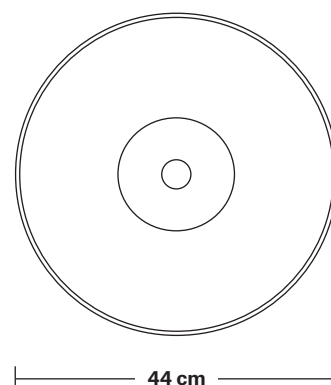

H: 115 cm x W: 12 cm x D: 12 cm

SPECIFICATIONS

We meet all UK and EU lighting and safety regulations.

Our products are hand finished to ensure an authentic vintage look and therefore they may vary slightly from those shown in the images.

Ceiling rose: Pewter.

DIMENSIONS

Bulb Holder Diameter: 9 cm / 3.5"

Bulb Holder Height: 10 cm / 3.9"

Ceiling Rose Diameter: 12 cm / 4.7"

Ceiling Rose Height: 2.5 cm / 1"

Full Drop: 115 cm / 45.3"

INDUSTVILLE

Dome - 17 Inch - Shade Only

Product Code: D17-SO

H: 24.5 cm x W: 44 cm x D: 44 cm

SPECIFICATIONS

We meet all UK and EU lighting and safety regulations.

Our products are hand finished to ensure an authentic vintage look and therefore they may vary slightly from those shown in the images.

Shade weight: 1.3kg

INFORMATION

Finishes: Brass, Pewter, Copper & Pewter, Brass & Pewter.

DIMENSIONS

Shade Diameter: 44 cm / 17.3"

Shade Height (no holder): 24.5 cm / 9.6"

Dome - 17 Inch - Pewter

Shade Only