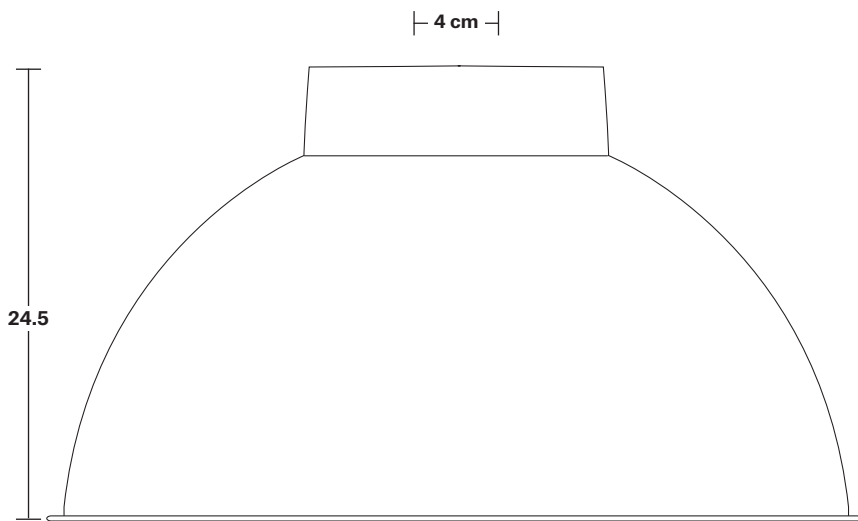

H: 115 cm x W: 12 cm x D: 12 cm

SPECIFICATIONS

We meet all UK and EU lighting and safety regulations.

Our products are hand finished to ensure an authentic vintage look and therefore they may vary slightly from those shown in the images.

Ceiling rose: Pewter.

DIMENSIONS

Bulb Holder Diameter: 9 cm / 3.5"

Bulb Holder Height: 10 cm / 3.9"

Ceiling Rose Diameter: 12 cm / 4.7"

Ceiling Rose Height: 2.5 cm / 1"

Full Drop: 115 cm / 45.3"

Dome - 17 Inch - Shade Only

Product Code: D17-SO

H: 24.5 cm x W: 44 cm x D: 44 cm

SPECIFICATIONS

We meet all UK and EU lighting and safety regulations.

Our products are hand finished to ensure an authentic vintage look and therefore they may vary slightly from those shown in the images.

Shade weight: 1.3kg

INFORMATION

Finishes: Brass, Pewter, Copper & Pewter, Brass & Pewter.

DIMENSIONS

Shade Diameter: 44 cm / 17.3"

Shade Height (no holder): 24.5 cm / 9.6"

Dome - 17 Inch - Pewter & Brass

Shade Only