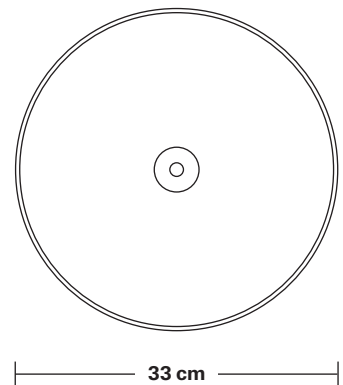

# Brooklyn Dome Pendant - 13 Inch

Product Code: BR-DP13

H: 30.5 cm x W: 33 cm x D: 33 cm

## DIMENSIONS

Shade Diameter: 33 cm / 13"

Shade Height (no holder): 21 cm / 8.3"

Holder Diameter: 6 cm / 2.5"

Holder Height: 11 cm / 4.3"

Ceiling Rose Diameter: 12 cm / 4.9"

Ceiling Rose Height: 2 cm / 0.8"

## DIMENSIONS

Bulb Holder Diameter: 6 cm / 2.5"

Bulb Holder Height: 11 cm / 4.3"

Ceiling Rose height: 12 cm / 4.9"

Full Drop: 113 cm / 44.5"

## DIMENSIONS

Shade Diameter: 33 cm / 13"

Shade Height (no holder): 21 cm / 8.3"