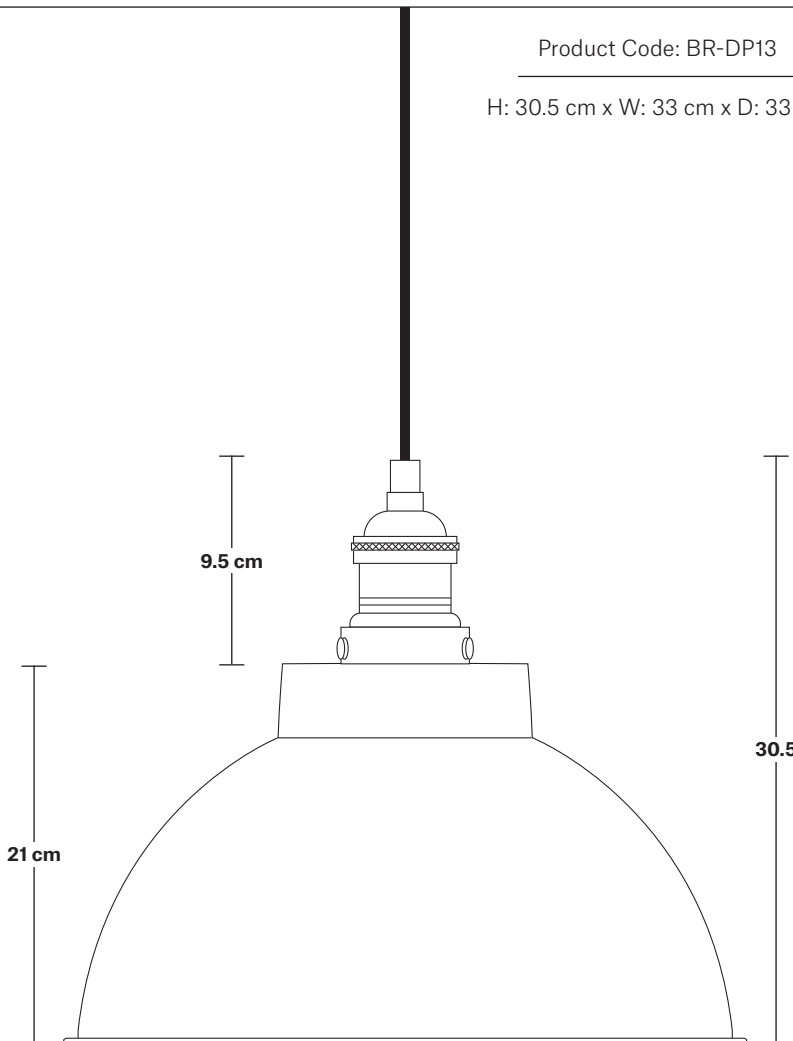

# Brooklyn Dome Pendant - 13 Inch

Product Code: BR-DP13

H: 30.5 cm x W: 33 cm x D: 33 cm

**Bulb required:** Standard screw (E27) fitting, max 40W.

**Shade weight:** 1.1kg | **Holder weight:** 0.5kg

**Maximum weight:** 1.6kg

## DIMENSIONS

Shade Diameter: 33 cm / 13"

Shade Height (no holder): 21 cm / 8.3"

Holder Diameter: 6 cm / 2.5"

Holder Height: 11 cm / 4.3"

Ceiling Rose Diameter: 12 cm / 4.9"

Ceiling Rose Height: 2 cm / 0.8"

## DIMENSIONS

Bulb Holder Diameter: 6 cm / 2.5"

Bulb Holder Height: 11 cm / 4.3"

Ceiling Rose height: 12 cm / 4.9"

Full Drop: 113 cm / 44.5"