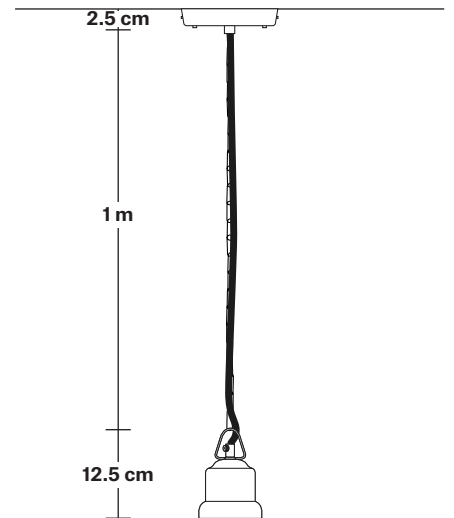

# Brooklyn Dome Pendant - 13 Inch

Product Code: BR-DP13

H: 30.5 cm x W: 33 cm x D: 33 cm

## DIMENSIONS

Shade Diameter: 33 cm / 13"

Shade Height (no holder): 21 cm / 8.3"

Holder Diameter: 6 cm / 2.5"

Holder Height: 11 cm / 4.3"

Ceiling Rose Diameter: 12 cm / 4.9"

Ceiling Rose Height: 2 cm / 0.8"

## DIMENSIONS

Bulb Holder Diameter: 6 cm / 2.5"

Bulb Holder Height: 11 cm / 4.3"

Ceiling Rose height: 12 cm / 4.9"

Full Drop: 113 cm / 44.5"

# Brooklyn Chain Cord Set ES E27 Bulb Holder

Product Code: BR-CS

H: 115 cm x W: 12 cm x D: 12 cm