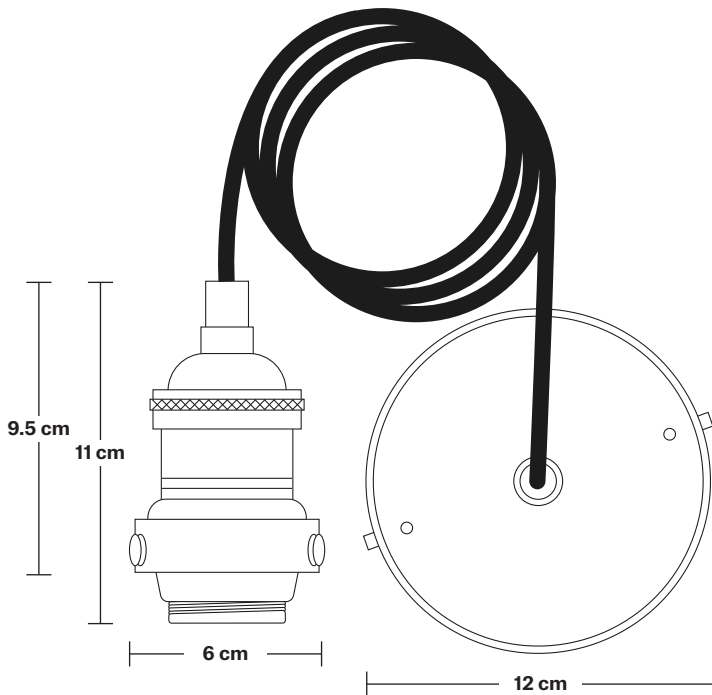

# Brooklyn Dome Pendant - 13 Inch

Product Code: BR-DP13

H: 30.5 cm x W: 33 cm x D: 33 cm

## DIMENSIONS

Shade Diameter: 33 cm / 13"

Shade Height (no holder): 21 cm / 8.3"

Holder Diameter: 6 cm / 2.5"

Holder Height: 11 cm / 4.3"

Ceiling Rose Diameter: 12 cm / 4.9"

Ceiling Rose Height: 2 cm / 0.8"

# Brooklyn Cord Set ES E27 Bulb Holder

Product Code: BR-CS

H: 113 cm x W: 12 cm x D: 12 cm

## DIMENSIONS

Bulb Holder Diameter: 6 cm / 2.5"

Bulb Holder Height: 11 cm / 4.3"

Ceiling Rose height: 12 cm / 4.9"

Full Drop: 113 cm / 44.5"