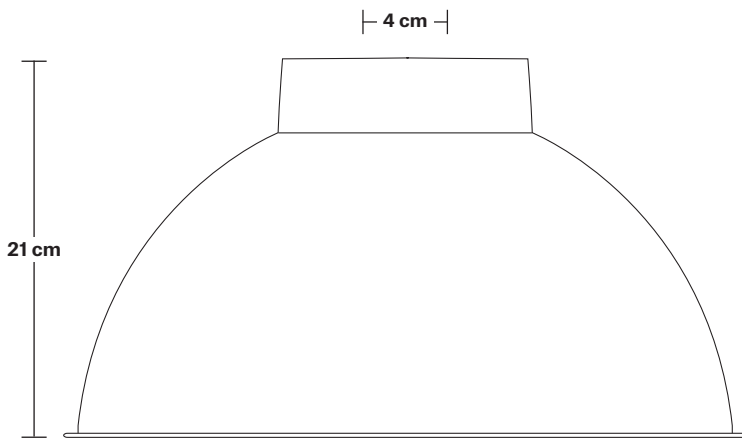

## DIMENSIONS

Shade Diameter: 33 cm / 13"

Shade Height (no holder): 21 cm / 8.3"

Holder Diameter: 6 cm / 2.5"

Holder Height: 11 cm / 4.3"

Ceiling Rose Diameter: 12 cm / 4.9"

Ceiling Rose Height: 2 cm / 0.8"

## DIMENSIONS

Bulb Holder Diameter: 6 cm / 2.5"

Bulb Holder Height: 11 cm / 4.3"

Ceiling Rose height: 12 cm / 4.9"

Full Drop: 113 cm / 44.5"

## DIMENSIONS

Bulb Holder Diameter: 9 cm / 3.5"

Bulb Holder Height: 10 cm / 3.9"

Ceiling Rose Diameter: 12 cm / 4.7"

Ceiling Rose Height: 2.5 cm / 1"

Full Drop: 115 cm / 45.3"

# Dome - 13 Inch - Shade Only

Product Code: D13-SO

H: 21 cm x W: 33 cm x D: 33 cm