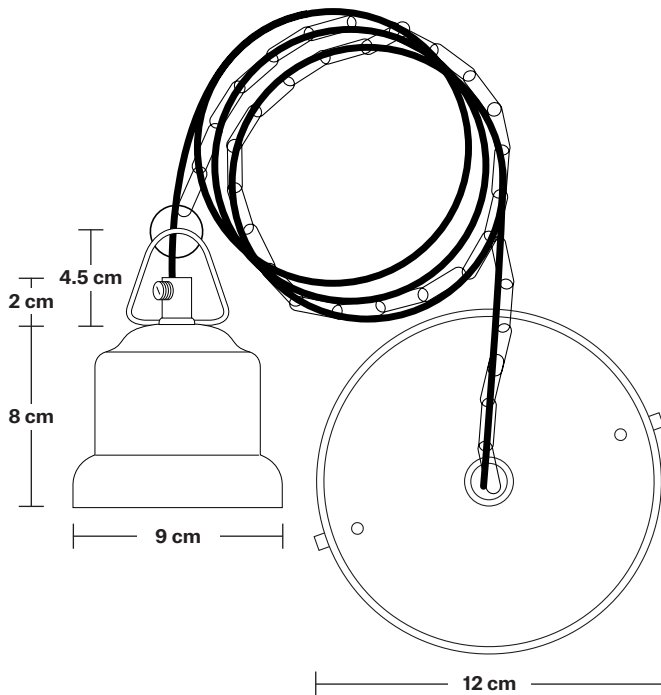

Ceiling Rose Height: 2 cm / 0.8"

Brooklyn Cord Set ES E27 Bulb Holder

Product Code: BR-CS

H: 113 cm x W: 12 cm x D: 12 cm

SPECIFICATIONS

We meet all UK and EU lighting and safety regulations.

Our products are hand finished to ensure an authentic vintage look and therefore they may vary slightly from those shown in the images.

Ceiling rose: Pewter.

DIMENSIONS

Bulb Holder Diameter: 6 cm / 2.5"

Bulb Holder Height: 11 cm / 4.3"

Ceiling Rose height: 12 cm / 4.9"

Full Drop: 113 cm / 44.5"

Brooklyn Chain Cord Set ES E27 Bulb Holder

Product Code: BR-CS

H: 115 cm x W: 12 cm x D: 12 cm

SPECIFICATIONS

We meet all UK and EU lighting and safety regulations.

Our products are hand finished to ensure an authentic vintage look and therefore they may vary slightly from those shown in the images.

Dome - 13 Inch - Shade Only

Product Code: D13-SO

H: 21 cm x W: 33 cm x D: 33 cm

SPECIFICATIONS

We meet all UK and EU lighting and safety regulations.

Our products are hand finished to ensure an authentic vintage look and therefore they may vary slightly from those shown in the images.