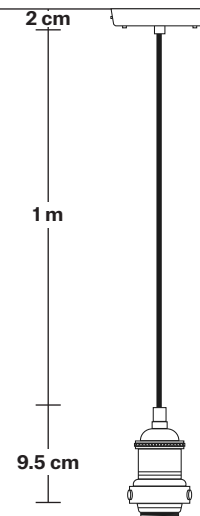

Brooklyn Dome Pendant - 13 Inch

Product Code: BR-DP13

H: 30.5 cm x W: 33 cm x D: 33 cm

SPECIFICATIONS

We meet all UK and EU lighting and safety regulations.

Our products are hand finished to ensure an authentic vintage look and therefore they may vary slightly from those shown in the images.

Chain flex: 1m Black Round plastic and 1m Chain.

Ceiling Rose: Pewter.

DIMENSIONS

Shade Diameter: 33 cm / 13"

Shade Height (no holder): 21 cm / 8.3"

Holder Diameter: 6 cm / 2.5"

Holder Height: 11 cm / 4.3"

Ceiling Rose Diameter: 12 cm / 4.9"

Ceiling Rose Height: 2 cm / 0.8"

Brooklyn Cord Set ES E27 Bulb Holder

Product Code: BR-CS

H: 113 cm x W: 12 cm x D: 12 cm

SPECIFICATIONS

We meet all UK and EU lighting and safety regulations.

Our products are hand finished to ensure an authentic vintage look and therefore they may vary slightly from those shown in the images.

Ceiling rose: Pewter.

DIMENSIONS

Bulb Holder Diameter: 6 cm / 2.5"

Bulb Holder Height: 11 cm / 4.3"

Ceiling Rose height: 12 cm / 4.9"

Full Drop: 113 cm / 44.5"

INDUSTVILLE

Brooklyn Chain Cord Set ES E27 Bulb Holder