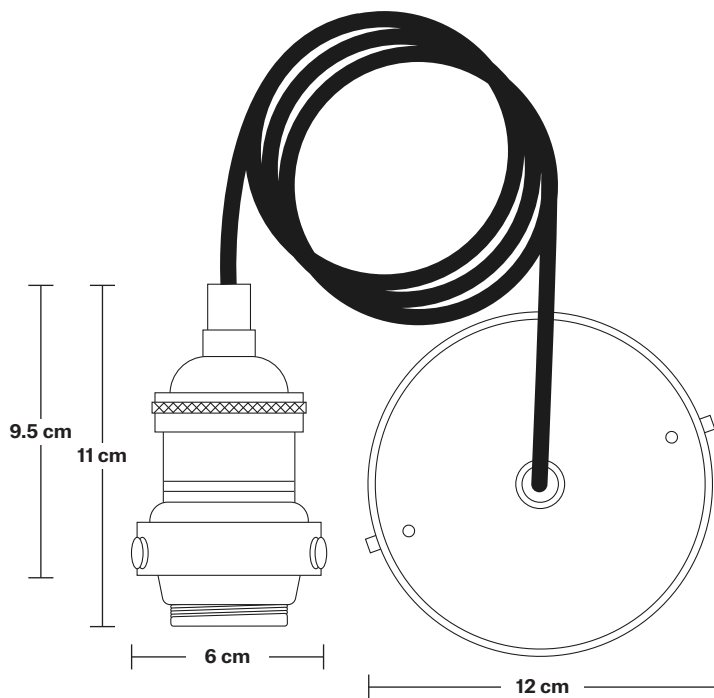

Brooklyn Dome Pendant - 13 Inch

Product Code: BR-DP13

H: 30.5 cm x W: 33 cm x D: 33 cm

SPECIFICATIONS

We meet all UK and EU lighting and safety regulations.

Our products are hand finished to ensure an authentic vintage look and therefore they may vary slightly from those shown in the images.

Chain flex: 1m Black Round plastic and 1m Chain.

Ceiling Rose: Pewter.

DIMENSIONS

Shade Diameter: 33 cm / 13"

Shade Height (no holder): 21 cm / 8.3"

Holder Diameter: 6 cm / 2.5"

Holder Height: 11 cm / 4.3"

Ceiling Rose Diameter: 12 cm / 4.9"

Ceiling Rose Height: 2 cm / 0.8"

Brooklyn Cord Set ES E27 Bulb Holder

Product Code: BR-CS

H: 113 cm x W: 12 cm x D: 12 cm

SPECIFICATIONS

We meet all UK and EU lighting and safety regulations.

Our products are hand finished to ensure an authentic vintage look and therefore they may vary slightly from those shown in the images.

Ceiling rose: Pewter.

DIMENSIONS

Bulb Holder Diameter: 6 cm / 2.5"

Bulb Holder Height: 11 cm / 4.3"

Ceiling Rose height: 12 cm / 4.9"

Full Drop: 113 cm / 44.5"

INDUSTVILLE

Brooklyn Chain Cord Set ES E27 Bulb Holder