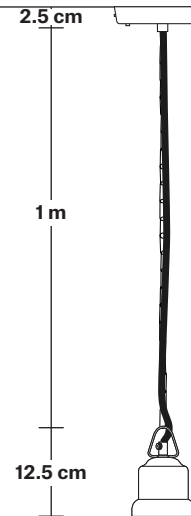

Ceiling Rose Height: 2 cm / 0.8"

Brooklyn Cord Set ES E27 Bulb Holder

Product Code: BR-CS

H: 113 cm x W: 12 cm x D: 12 cm

SPECIFICATIONS

We meet all UK and EU lighting and safety regulations.

Our products are hand finished to ensure an authentic vintage look and therefore they may vary slightly from those shown in the images.

Ceiling rose: Pewter.

DIMENSIONS

Bulb Holder Diameter: 6 cm / 2.5"

Bulb Holder Height: 11 cm / 4.3"

Ceiling Rose height: 12 cm / 4.9"

Full Drop: 113 cm / 44.5"

INDUSTVILLE

Brooklyn Chain Cord Set ES E27 Bulb Holder

Product Code: BR-CS

H: 115 cm x W: 12 cm x D: 12 cm

SPECIFICATIONS

We meet all UK and EU lighting and safety regulations.

Our products are hand finished to ensure an authentic vintage look and therefore they may vary slightly from those shown in the images.

Ceiling rose: Pewter.

DIMENSIONS

Bulb Holder Diameter: 9 cm / 3.5"

Bulb Holder Height: 10 cm / 3.9"

Ceiling Rose Diameter: 12 cm / 4.7"

Ceiling Rose Height: 2.5 cm / 1"

Full Drop: 115 cm / 45.3"

Dome - 13 Inch - Shade Only