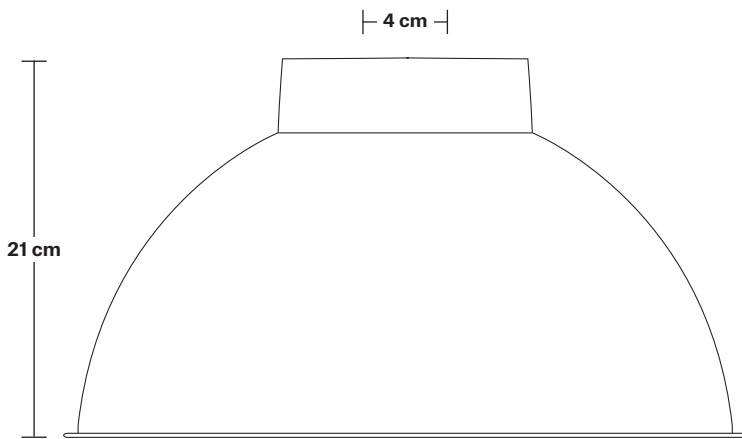

Ceiling Rose Height: 2 cm / 0.8"

Brooklyn Cord Set ES E27 Bulb Holder

Product Code: BR-CS

H: 113 cm x W: 12 cm x D: 12 cm

SPECIFICATIONS

We meet all UK and EU lighting and safety regulations.

Our products are hand finished to ensure an authentic vintage look and therefore they may vary slightly from those shown in the images.

Ceiling rose: Pewter.

DIMENSIONS

Bulb Holder Diameter: 6 cm / 2.5"

Bulb Holder Height: 11 cm / 4.3"

Ceiling Rose height: 12 cm / 4.9"

Full Drop: 113 cm / 44.5"

INDUSTVILLE

Brooklyn Chain Cord Set ES E27 Bulb Holder

Ceiling rose: Pewter.

DIMENSIONS

Bulb Holder Diameter: 9 cm / 3.5"

Bulb Holder Height: 10 cm / 3.9"

Ceiling Rose Diameter: 12 cm / 4.7"

Ceiling Rose Height: 2.5 cm / 1"

Full Drop: 115 cm / 45.3"

Dome - 13 Inch - Shade Only

Product Code: D13-SO

H: 21 cm x W: 33 cm x D: 33 cm

SPECIFICATIONS

We meet all UK and EU lighting and safety regulations.

Our products are hand finished to ensure an authentic vintage look and therefore they may vary slightly from those shown in the images.