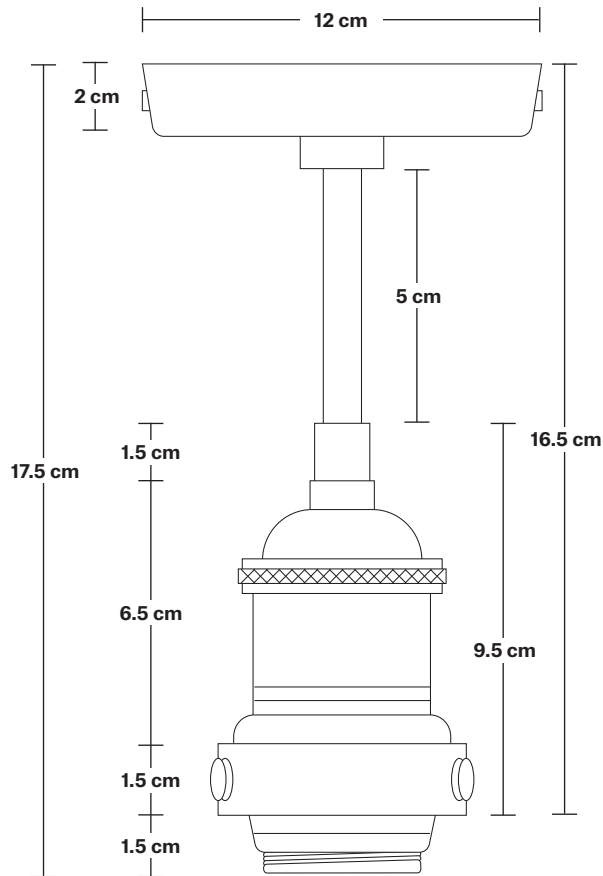

## DIMENSIONS

Shade Diameter: 33 cm / 13"

Shade Height (no holder): 21 cm / 8.3"

Holder Diameter: 6 cm / 2.5"

Holder Height: 18 cm / 7.1"

Ceiling Rose Diameter: 12 cm / 4.9"

Ceiling Rose Height: 2 cm / 0.8"

# Brooklyn Flush Mount Holder

Product Code: BR-FM

H: 17.5 cm x W: 12 cm x D: 12 cm

## DIMENSIONS

Holder Diameter: 12 cm / 4.7"

Holder Height: 17.5 cm / 6.9"

Ceiling Rose Diameter: 12 cm / 4.7"

Ceiling Rose Depth: 2 cm / 0.8"

## DIMENSIONS

Shade Diameter: 33 cm / 13"

Shade Height (no holder): 21 cm / 8.3"