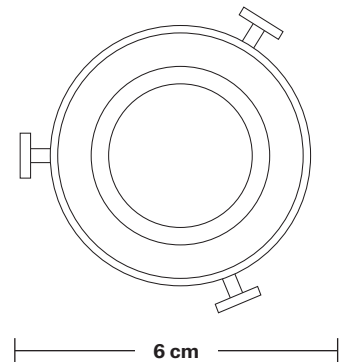

## DIMENSIONS

Shade Diameter: 33 cm / 13"

Shade Height (no holder): 21 cm / 8.3"

Holder Diameter: 6 cm / 2.5"

Holder Height: 18 cm / 7.1"

Ceiling Rose Diameter: 12 cm / 4.9"

Ceiling Rose Height: 2 cm / 0.8"

# Brooklyn Flush Mount Holder

Product Code: BR-FM

H: 17.5 cm x W: 12 cm x D: 12 cm

## DIMENSIONS

Holder Diameter: 12 cm / 4.7"

Holder Height: 17.5 cm / 6.9"

Ceiling Rose Diameter: 12 cm / 4.7"

Ceiling Rose Depth: 2 cm / 0.8"

## DIMENSIONS

Shade Diameter: 33 cm / 13"

Shade Height (no holder): 21 cm / 8.3"