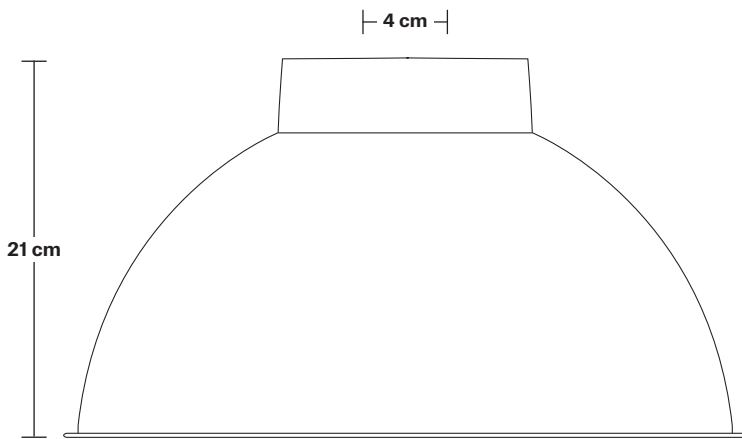

## DIMENSIONS

Shade Diameter: 33 cm / 13"

Shade Height (no holder): 21 cm / 8.3"

Holder Diameter: 6 cm / 2.5"

Holder Height: 18 cm / 7.1"

Ceiling Rose Diameter: 12 cm / 4.9"

Ceiling Rose Height: 2 cm / 0.8"

## DIMENSIONS

Holder Diameter: 12 cm / 4.7"

Holder Height: 17.5 cm / 6.9"

Ceiling Rose Diameter: 12 cm / 4.7"

Ceiling Rose Depth: 2 cm / 0.8"

# Dome - 13 Inch - Shade Only

Product Code: D13-SO

H: 21 cm x W: 33 cm x D: 33 cm

## DIMENSIONS

Shade Diameter: 33 cm / 13"

Shade Height (no holder): 21 cm / 8.3"