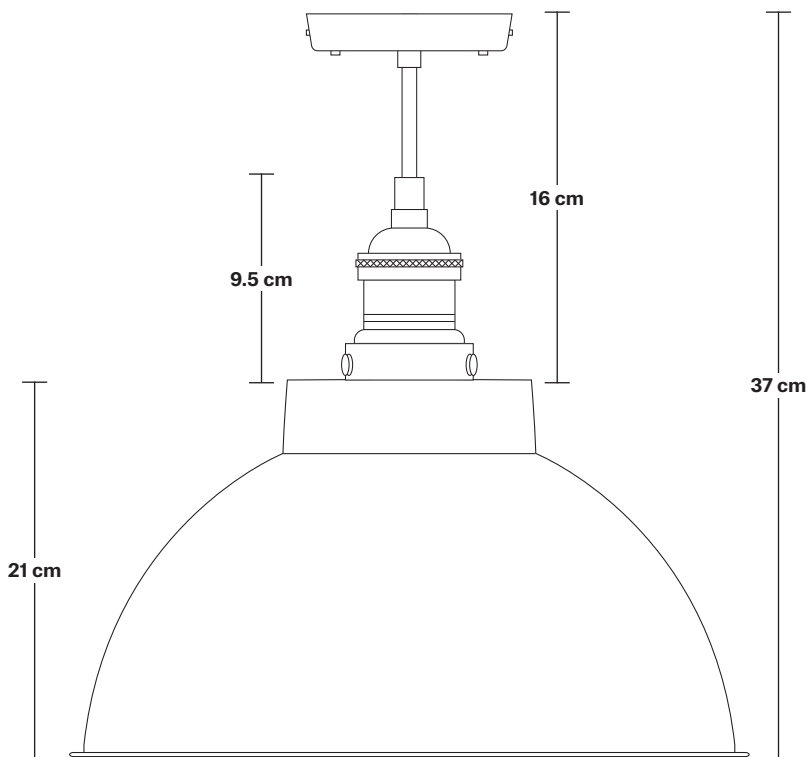

# Brooklyn Dome Flush Mount - 13 Inch

Product Code: BR-DFM13

H: 37 cm x W: 33 cm x D: 33 cm

## DIMENSIONS

Shade Diameter: 33 cm / 13"

Shade Height (no holder): 21 cm / 8.3"

Holder Diameter: 6 cm / 2.5"

Holder Height: 18 cm / 7.1"

Ceiling Rose Diameter: 12 cm / 4.9"

Ceiling Rose Height: 2 cm / 0.8"

## DIMENSIONS

Holder Diameter: 12 cm / 4.7"

Holder Height: 17.5 cm / 6.9"

Ceiling Rose Diameter: 12 cm / 4.7"

Ceiling Rose Depth: 2 cm / 0.8"

## DIMENSIONS

Shade Diameter: 33 cm / 13"

Shade Height (no holder): 21 cm / 8.3"