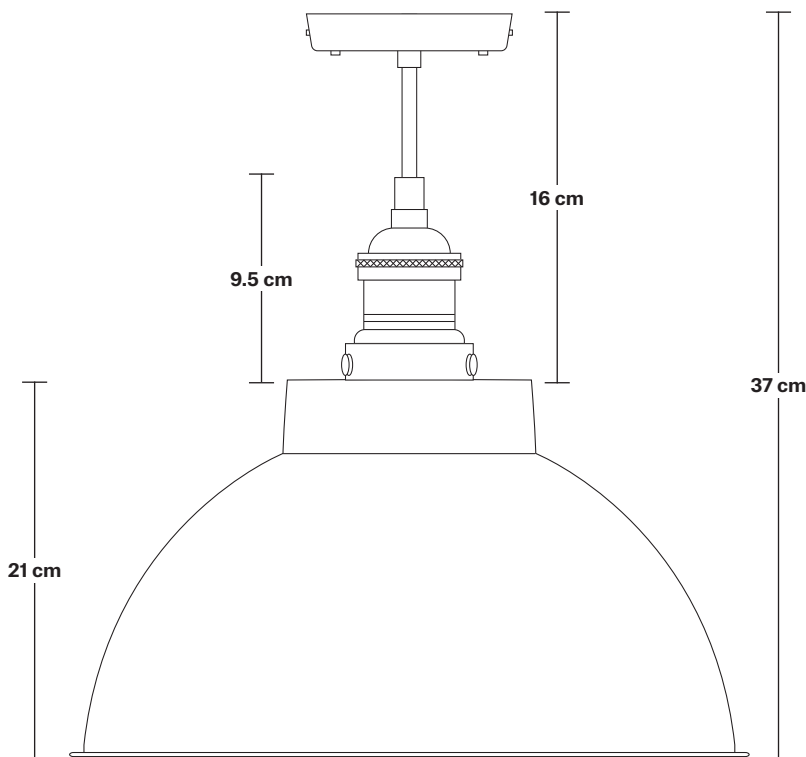

Brooklyn Dome Flush Mount - 13 Inch

Product Code: BR-DFM13

H: 37 cm x W: 33 cm x D: 33 cm

SPECIFICATIONS

We meet all UK and EU lighting and safety regulations.

Our products are hand finished to ensure an authentic vintage look and therefore they may vary slightly from those shown in the images.

Wall mount screws not included.

Holders available: Brass, Pewter and Copper.

DIMENSIONS

Shade Diameter: 33 cm / 13"

Shade Height (no holder): 21 cm / 8.3"

Holder Diameter: 6 cm / 2.5"

Holder Height: 18 cm / 7.1"

Ceiling Rose Diameter: 12 cm / 4.9"

Ceiling Rose Height: 2 cm / 0.8"

Brooklyn Flush Mount Holder

Product Code: BR-FM

H: 17.5 cm x W: 12 cm x D: 12 cm

SPECIFICATIONS

We meet all UK and EU lighting and safety regulations.

Ceiling Rose Diameter: 12 cm / 4.7"

Ceiling Rose Depth: 2 cm / 0.8"

Dome - 13 Inch - Shade Only

Product Code: D13-SO

H: 21 cm x W: 33 cm x D: 33 cm

SPECIFICATIONS

We meet all UK and EU lighting and safety regulations.