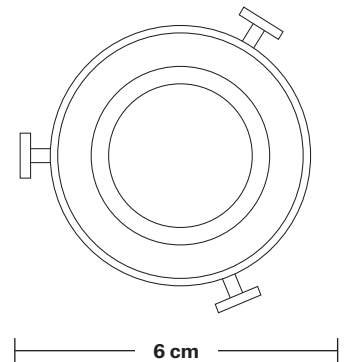

Brooklyn Dome Flush Mount - 13 Inch

Product Code: BR-DFM13

H: 37 cm x W: 33 cm x D: 33 cm

SPECIFICATIONS

We meet all UK and EU lighting and safety regulations.

Our products are hand finished to ensure an authentic vintage look and therefore they may vary slightly from those shown in the images.

Wall mount screws not included.

Holders available: Brass, Pewter and Copper.

DIMENSIONS

Shade Diameter: 33 cm / 13"

Shade Height (no holder): 21 cm / 8.3"

Holder Diameter: 6 cm / 2.5"

Holder Height: 18 cm / 7.1"

Ceiling Rose Diameter: 12 cm / 4.9"

Ceiling Rose Height: 2 cm / 0.8"

Brooklyn Flush Mount Holder

Product Code: BR-FM

H: 17.5 cm x W: 12 cm x D: 12 cm

SPECIFICATIONS

We meet all UK and EU lighting and safety regulations.

Ceiling Rose Diameter: 12 cm / 4.7"

Ceiling Rose Depth: 2 cm / 0.8"

Dome - 13 Inch - Shade Only

Product Code: D13-SO

H: 21 cm x W: 33 cm x D: 33 cm

SPECIFICATIONS

We meet all UK and EU lighting and safety regulations.