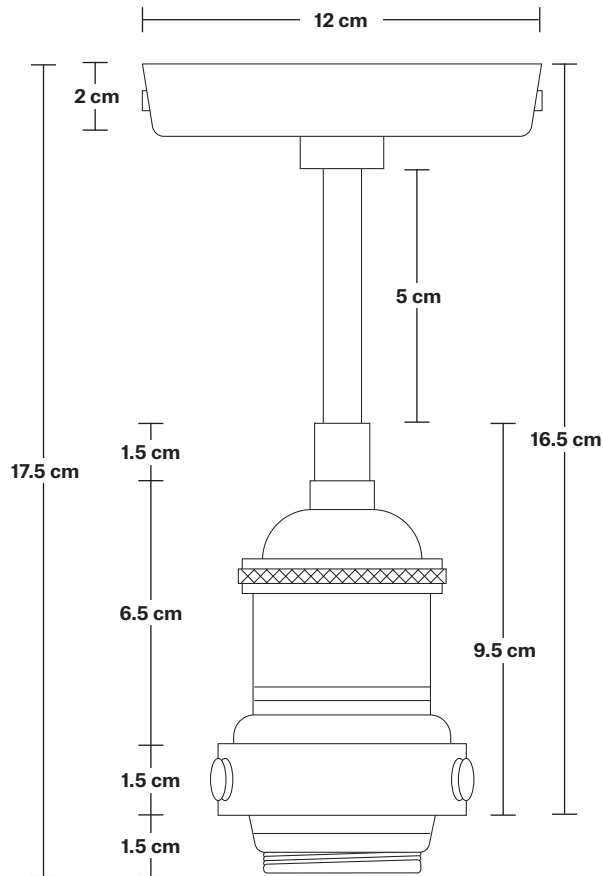

Brooklyn Dome Flush Mount - 13 Inch

Product Code: BR-DFM13

H: 37 cm x W: 33 cm x D: 33 cm

SPECIFICATIONS

We meet all UK and EU lighting and safety regulations.

Our products are hand finished to ensure an authentic vintage look and therefore they may vary slightly from those shown in the images.

Wall mount screws not included.

Holders available: Brass, Pewter and Copper.

DIMENSIONS

Shade Diameter: 33 cm / 13"

Shade Height (no holder): 21 cm / 8.3"

Holder Diameter: 6 cm / 2.5"

Holder Height: 18 cm / 7.1"

Ceiling Rose Diameter: 12 cm / 4.9"

Ceiling Rose Height: 2 cm / 0.8"

Brooklyn Flush Mount Holder

Product Code: BR-FM

H: 17.5 cm x W: 12 cm x D: 12 cm

SPECIFICATIONS

We meet all UK and EU lighting and safety regulations.

Ceiling Rose Diameter: 12 cm / 4.7"

Ceiling Rose Depth: 2 cm / 0.8"

Dome - 13 Inch - Shade Only

Product Code: D13-SO

H: 21 cm x W: 33 cm x D: 33 cm

SPECIFICATIONS

We meet all UK and EU lighting and safety regulations.