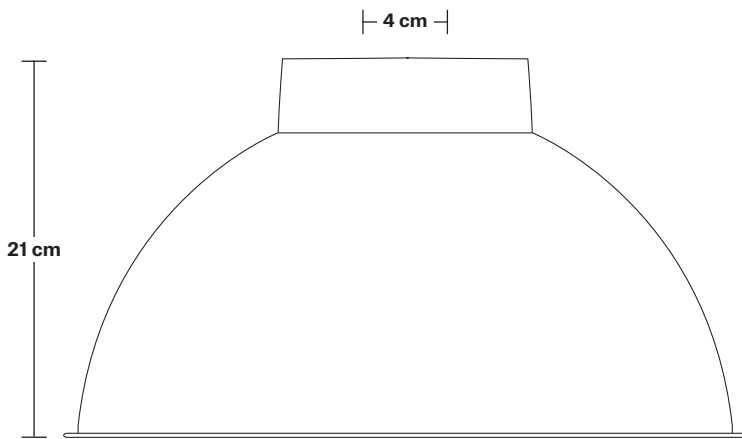

Wall mount screws not included.

Holders available: Brass, Pewter and Copper.

DIMENSIONS

Shade Diameter: 33 cm / 13"

Shade Height (no holder): 21 cm / 8.3"

Holder Diameter: 6 cm / 2.5"

Holder Height: 18 cm / 7.1"

Ceiling Rose Diameter: 12 cm / 4.9"

Ceiling Rose Height: 2 cm / 0.8"

Brooklyn Flush Mount Holder

Product Code: BR-FM

H: 17.5 cm x W: 12 cm x D: 12 cm

SPECIFICATIONS

We meet all UK and EU lighting and safety regulations.

INFORMATION

Finishes: Brass, Pewter and Copper.

Ready to be installed, installation required.

Wall mount screws not included.

Ceiling rose: Pewter.

DIMENSIONS

Holder Diameter: 12 cm / 4.7"

Holder Height: 17.5 cm / 6.9"

Ceiling Rose Diameter: 12 cm / 4.7"

Ceiling Rose Depth: 2 cm / 0.8"

Dome - 13 Inch - Shade Only

Product Code: D13-SO

H: 21 cm x W: 33 cm x D: 33 cm

SPECIFICATIONS

We meet all UK and EU lighting and safety regulations.