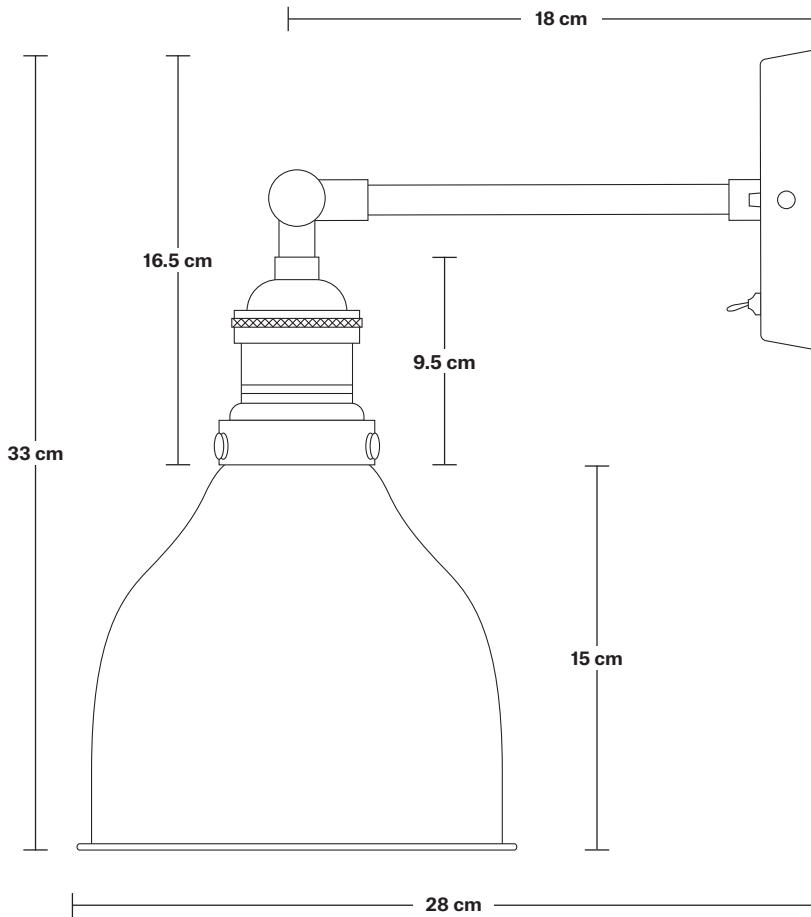

# Brooklyn Cone Wall Light - 7 Inch

Product Code: BR-CWL7

H: 31.5 cm x W: 18 cm x D: 28 cm

## DIMENSIONS

Shade Diameter: 18 cm / 7"

Shade Height (no holder): 15 cm / 6.1"

Holder Diameter: 6 cm / 2.5"

Holder Height: 18 cm / 7.1"

Wall Rose Diameter: 12 cm / 4.9"

Wall Rose Height: 2 cm / 0.8"

INDUSTVILLE

## DIMENSIONS

Holder Diameter: 6 cm / 2.5"

Holder Height: 18 cm / 7.1"

Projection: 20 cm / 7.9"

Ceiling Rose Diameter: 12 cm / 4.9"

Ceiling Rose Depth: 2 cm / 0.8"

## DIMENSIONS

Shade Diameter: 18 cm / 7"

Shade Height (no holder): 15 cm / 6.1"

INDUSTVILLE