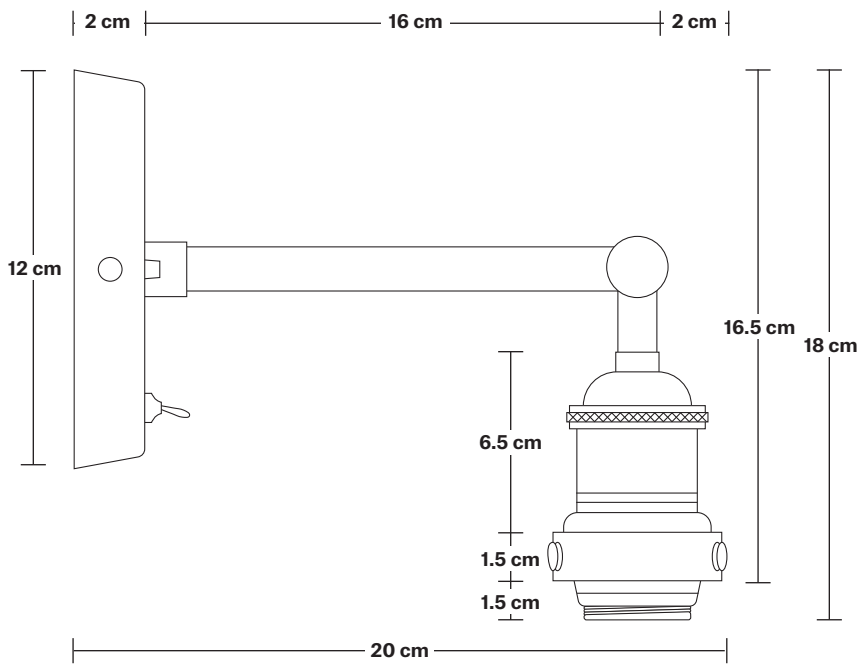

## DIMENSIONS

Shade Diameter: 18 cm / 7"

Shade Height (no holder): 15 cm / 6.1"

Holder Diameter: 6 cm / 2.5"

Holder Height: 18 cm / 7.1"

Wall Rose Diameter: 12 cm / 4.9"

Wall Rose Height: 2 cm / 0.8"

INDUSTVILLE

# Brooklyn Wall Light Holder

Product Code: BR-WL

H: 18 cm x W: 12 cm x D: 20 cm

## DIMENSIONS

Holder Diameter: 6 cm / 2.5"

Holder Height: 18 cm / 7.1"

Projection: 20 cm / 7.9"

Ceiling Rose Diameter: 12 cm / 4.9"

Ceiling Rose Depth: 2 cm / 0.8"

## DIMENSIONS

Shade Diameter: 18 cm / 7"

Shade Height (no holder): 15 cm / 6.1"

INDUSTVILLE