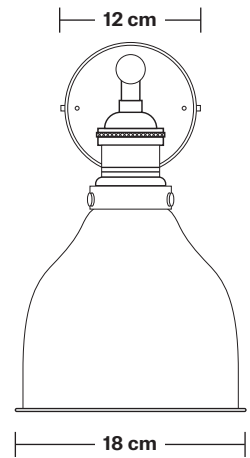

# Brooklyn Cone Wall Light - 7 Inch

Product Code: BR-CWL7

H: 31.5 cm x W: 18 cm x D: 28 cm

## DIMENSIONS

Shade Diameter: 18 cm / 7"

Shade Height (no holder): 15 cm / 6.1"

Holder Diameter: 6 cm / 2.5"

Holder Height: 18 cm / 7.1"

Wall Rose Diameter: 12 cm / 4.9"

Wall Rose Height: 2 cm / 0.8"

INDUSTVILLE

## DIMENSIONS

Holder Diameter: 6 cm / 2.5"

Holder Height: 18 cm / 7.1"

Projection: 20 cm / 7.9"

Ceiling Rose Diameter: 12 cm / 4.9"

Ceiling Rose Depth: 2 cm / 0.8"

## DIMENSIONS

Shade Diameter: 18 cm / 7"

Shade Height (no holder): 15 cm / 6.1"

INDUSTVILLE