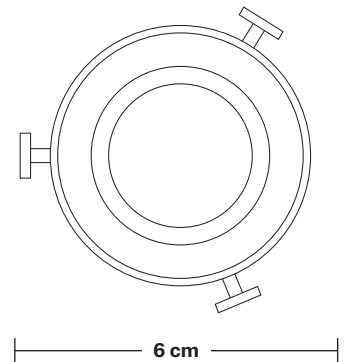

## DIMENSIONS

Shade Diameter: 18 cm / 7"

Shade Height (no holder): 15 cm / 6.1"

Holder Diameter: 6 cm / 2.5"

Holder Height: 18 cm / 7.1"

Wall Rose Diameter: 12 cm / 4.9"

Wall Rose Height: 2 cm / 0.8"

INDUSTVILLE

# Brooklyn Wall Light Holder

Product Code: BR-WL

H: 18 cm x W: 12 cm x D: 20 cm

## DIMENSIONS

Holder Diameter: 6 cm / 2.5"

Holder Height: 18 cm / 7.1"

Projection: 20 cm / 7.9"

Ceiling Rose Diameter: 12 cm / 4.9"

Ceiling Rose Depth: 2 cm / 0.8"

## DIMENSIONS

Shade Diameter: 18 cm / 7"

Shade Height (no holder): 15 cm / 6.1"

INDUSTVILLE