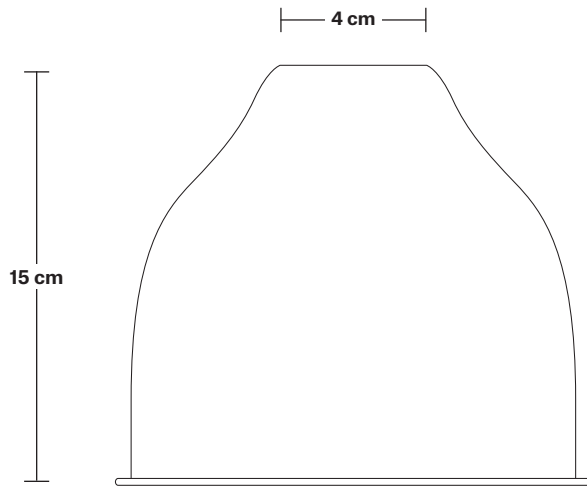

## DIMENSIONS

Shade Diameter: 18 cm / 7"

Shade Height (no holder): 15 cm / 6.1"

Holder Diameter: 6 cm / 2.5"

Holder Height: 18 cm / 7.1"

Wall Rose Diameter: 12 cm / 4.9"

Wall Rose Height: 2 cm / 0.8"

INDUSTVILLE

## DIMENSIONS

Holder Diameter: 6 cm / 2.5"

Holder Height: 18 cm / 7.1"

Projection: 20 cm / 7.9"

Ceiling Rose Diameter: 12 cm / 4.9"

Ceiling Rose Depth: 2 cm / 0.8"

# Cone Shade - 7 Inch - Shade Only

Product Code: C7-SO

H: 15 cm x W: 18 cm x D: 18 cm

18 cm

## DIMENSIONS

Shade Diameter: 18 cm / 7"

Shade Height (no holder): 15 cm / 6.1"

INDUSTVILLE