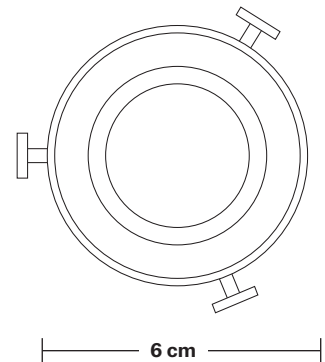

Brooklyn Cone Pendant - 7 Inch - With Plug

Product Code: BR-CP7-FLWP

H: 26.5 cm x W: 18 cm x D: 18

SPECIFICATIONS

We meet all UK and EU lighting and safety regulations.

Our products are hand finished to ensure an authentic vintage look and therefore they may vary slightly from those shown in the images.

Plug: UK AC power plug BS1362

DIMENSIONS

Shade Diameter: 18 cm / 7"

Shade Height (no holder): 15 cm / 6.1"

Holder Diameter: 6 cm / 2.5"

Holder Height: 11 cm / 4.3"

Brooklyn Cord Set ES E27 Bulb Holder - Fabric Flex With Plug

Product Code: BR-CS-FLWP

H: 210 cm x W: 6 cm x D: 6 cm

SPECIFICATIONS

We meet all UK and EU lighting and safety regulations.

Our products are hand finished to ensure an authentic vintage look and therefore they may vary slightly from those shown in the images.

Bulb Holder Height: 11 cm / 4.3"

Cone Shade - 7 Inch - Shade Only

Product Code: C7-SO

H: 15 cm x W: 18 cm x D: 18 cm

18 cm

SPECIFICATIONS

We meet all UK and EU lighting and safety regulations.

Our products are hand finished to ensure an authentic vintage look and therefore they may vary slightly from those shown in the images.