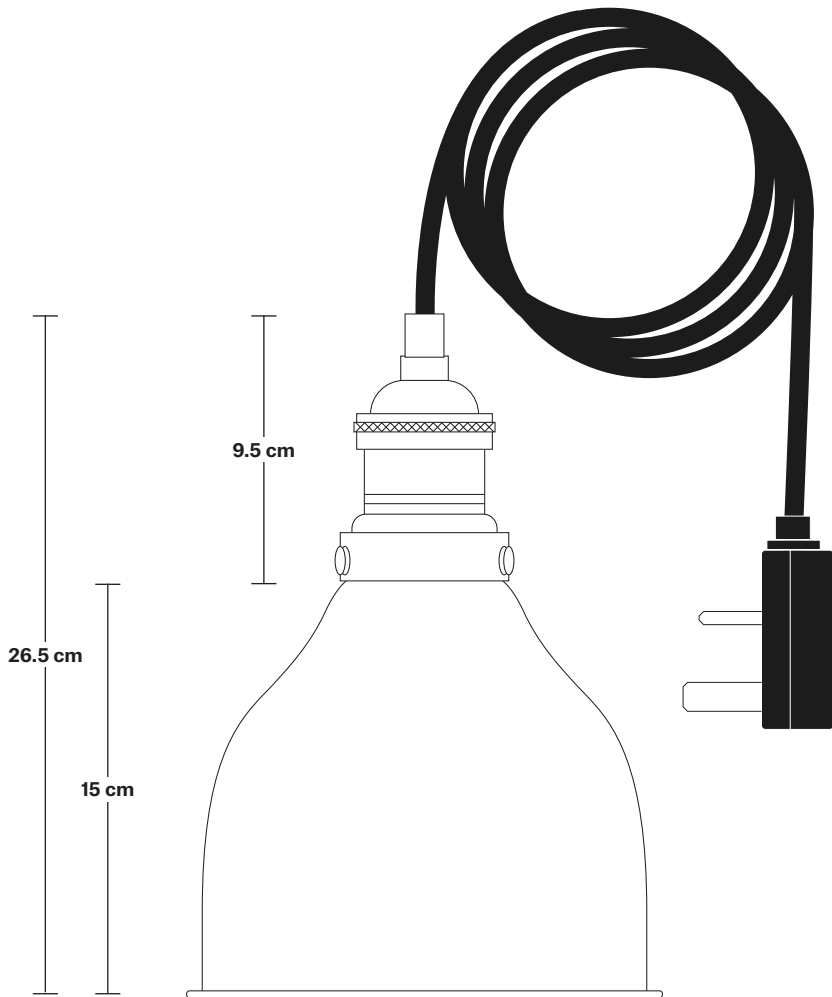

Brooklyn Cone Pendant - 7 Inch - With Plug

Product Code: BR-CP7-FLWP

H: 26.5 cm x W: 18 cm x D: 18

SPECIFICATIONS

We meet all UK and EU lighting and safety regulations.

Our products are hand finished to ensure an authentic vintage look and therefore they may vary slightly from those shown in the images.

Bulb required: Standard screw (E27) fitting, max 40W.

Shade weight: 0.35 kg | **Holder weight:** 0.4 kg

Maximum weight: 0.75 kg

INFORMATION

Finishes: Copper.

Holders available: Pewter, Copper.

Flex: 2m Black Twisted Fabric Flex.

Plug: UK AC power plug BS1362

DIMENSIONS

Shade Diameter: 18 cm / 7"

Shade Height (no holder): 15 cm / 6.1"

Holder Diameter: 6 cm / 2.5"

Holder Height: 11 cm / 4.3"

Brooklyn Cord Set ES E27 Bulb Holder - Fabric Flex With Plug

Bulb Holder Height: 11 cm / 4.3"

Cone Shade - 7 Inch - Shade Only

Product Code: C7-SO

H: 15 cm x W: 18 cm x D: 18 cm

18 cm

SPECIFICATIONS

We meet all UK and EU lighting and safety regulations.

Our products are hand finished to ensure an authentic vintage look and therefore they may vary slightly from those shown in the images.