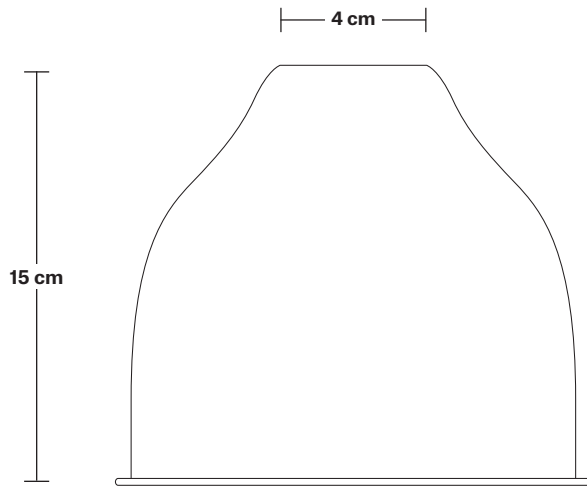

Brooklyn Cone Pendant - 7 Inch - With Plug

Product Code: BR-CP7-FLWP

H: 26.5 cm x W: 18 cm x D: 18

SPECIFICATIONS

We meet all UK and EU lighting and safety regulations.

Our products are hand finished to ensure an authentic vintage look and therefore they may vary slightly from those shown in the images.

Plug: UK AC power plug BS1362

DIMENSIONS

Shade Diameter: 18 cm / 7"

Shade Height (no holder): 15 cm / 6.1"

Holder Diameter: 6 cm / 2.5"

Holder Height: 11 cm / 4.3"

Brooklyn Cord Set ES E27 Bulb Holder - Fabric Flex With Plug

Product Code: BR-CS-FLWP

H: 210 cm x W: 6 cm x D: 6 cm

SPECIFICATIONS

We meet all UK and EU lighting and safety regulations.

Our products are hand finished to ensure an authentic vintage look and therefore they may vary slightly from those shown in the images.

Bulb Holder Height: 11 cm / 4.3"

Cone Shade - 7 Inch - Shade Only

Product Code: C7-SO

H: 15 cm x W: 18 cm x D: 18 cm

18 cm

SPECIFICATIONS

We meet all UK and EU lighting and safety regulations.

Our products are hand finished to ensure an authentic vintage look and therefore they may vary slightly from those shown in the images.