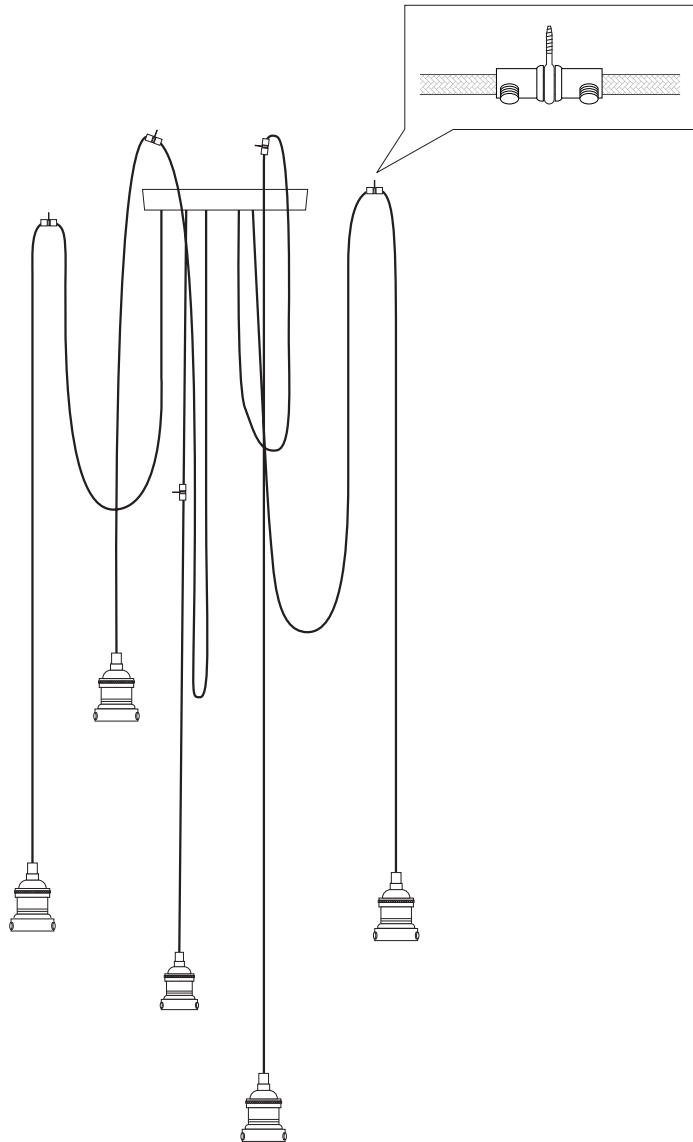

Brooklyn 5 Wire Pendant

Product Code: BR-5WP

SPECIFICATIONS

We meet all UK and EU lighting and safety regulations.

Our products are hand finished to ensure an authentic vintage look and therefore they may vary slightly from those shown in the images.

Bulb required: Standard screw (E27) fitting, max 40W.

Weight: 2.5 kg

INFORMATION

Finishes: Brass, Pewter, Copper.

Ready to be installed, installation required.

Wall mount screws not included.

Holders available: Brass, Pewter, Copper.

Ceiling rose: Pewter.

DIMENSIONS

Holder Diameter: 6 cm / 2.5"

Holder Height: 11 cm / 4.3"

Ceiling Rose Diameter: 12 cm / 4.9"

Ceiling Rose Height: 2 cm / 0.8"

INDUSTVILLE

Brooklyn Ceiling Rose - 5 Outlet

Product Code: BR-CR50

H: 3.7 cm x W: 21 cm x D: 21 cm

SPECIFICATIONS

We meet all UK and EU lighting and safety regulations.

Our products are hand finished to ensure an authentic vintage look and therefore they may vary slightly from those shown in the images.