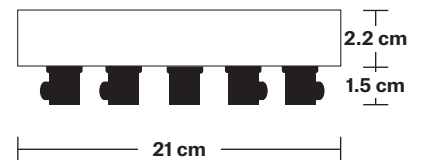

Bulb required: Standard screw (E27) fitting, max 40W.

Weight: 2.5 kg

INFORMATION

Finishes: Brass, Pewter, Copper.

Ready to be installed, installation required.

Wall mount screws not included.

Holders available: Brass, Pewter, Copper.

Ceiling rose: Pewter.

DIMENSIONS

Holder Diameter: 6 cm / 2.5"

Holder Height: 11 cm / 4.3"

Ceiling Rose Diameter: 12 cm / 4.9"

Ceiling Rose Height: 2 cm / 0.8"

INDUSTVILLE

Brooklyn Ceiling Rose - 5 Outlet

Product Code: BR-CR50

H: 3.7 cm x W: 21 cm x D: 21 cm

SPECIFICATIONS

We meet all UK and EU lighting and safety regulations.

Our products are hand finished to ensure an authentic vintage look and therefore they may vary slightly from those shown in the images.

Bulb required: Standard screw (E27) fitting, max 40W.

Weight: 0.43 kg

INFORMATION

Finishes: Pewter.

Ready to be installed, installation required.

Wall mount screws not included.

DIMENSIONS

Ceiling rose diameter: 21 cm / 8.2"