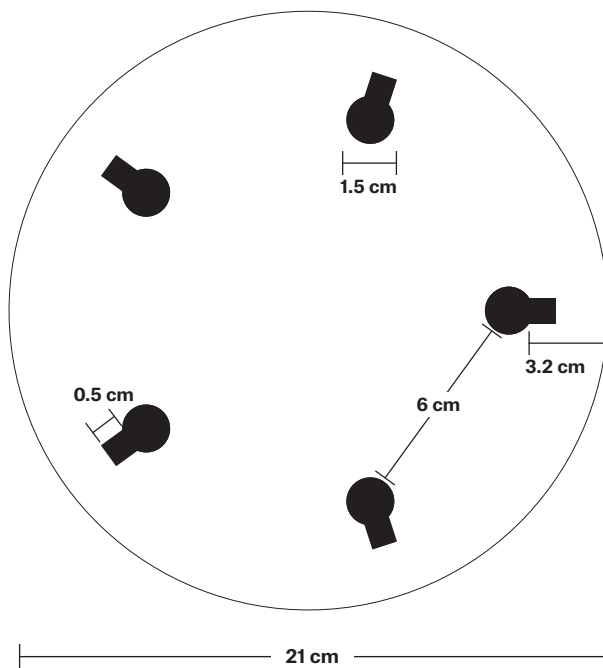

Bulb required: Standard screw (E27) fitting, max 40W.

Weight: 2.5 kg

INFORMATION

Finishes: Brass, Pewter, Copper.

Ready to be installed, installation required.

Wall mount screws not included.

Holders available: Brass, Pewter, Copper.

Ceiling rose: Pewter.

DIMENSIONS

Holder Diameter: 6 cm / 2.5"

Holder Height: 11 cm / 4.3"

Ceiling Rose Diameter: 12 cm / 4.9"

Ceiling Rose Height: 2 cm / 0.8"

INDUSTVILLE

Brooklyn Ceiling Rose - 5 Outlet

Product Code: BR-CR50

H: 3.7 cm x W: 21 cm x D: 21 cm

SPECIFICATIONS

We meet all UK and EU lighting and safety regulations.

Our products are hand finished to ensure an authentic vintage look and therefore they may vary slightly from those shown in the images.

Bulb required: Standard screw (E27) fitting, max 40W.

Weight: 0.43 kg

INFORMATION

Finishes: Pewter.

Ready to be installed, installation required.

Wall mount screws not included.

DIMENSIONS

Ceiling rose diameter: 21 cm / 8.2"