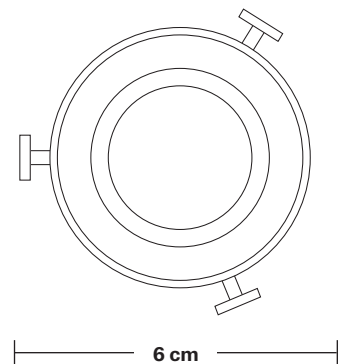

Brooklyn 5 Wire Pendant

Product Code: BR-5WP

SPECIFICATIONS

We meet all UK and EU lighting and safety regulations.

Our products are hand finished to ensure an authentic vintage look and therefore they may vary slightly from those shown in the images.

Bulb required: Standard screw (E27) fitting, max 40W.

Weight: 2.5 kg

INFORMATION

Finishes: Brass, Pewter, Copper.

Ready to be installed, installation required.

Wall mount screws not included.

Holders available: Brass, Pewter, Copper.

Ceiling rose: Pewter.

DIMENSIONS

Holder Diameter: 6 cm / 2.5"

Holder Height: 11 cm / 4.3"

Ceiling Rose Diameter: 12 cm / 4.9"

Ceiling Rose Height: 2 cm / 0.8"

INDUSTVILLE