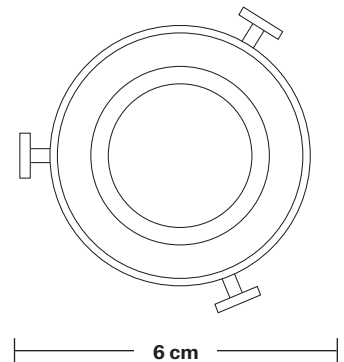

Brooklyn 5 Wire Pendant

Product Code: BR-5WP

SPECIFICATIONS

We meet all UK and EU lighting and safety regulations.

Our products are hand finished to ensure an authentic vintage look and therefore they may vary slightly from those shown in the images.

Bulb required: Standard screw (E27) fitting, max 40W.

Weight: 2.5 kg

INFORMATION

Finishes: Brass, Pewter, Copper.

Ready to be installed, installation required.

Wall mount screws not included.

Holders available: Brass, Pewter, Copper.

Ceiling rose: Pewter.

DIMENSIONS

Holder Diameter: 6 cm / 2.5"

Holder Height: 11 cm / 4.3"

Ceiling Rose Diameter: 21 cm / 8.2"

Ceiling Rose Height: 2 cm / 0.8"

INDUSTVILLE