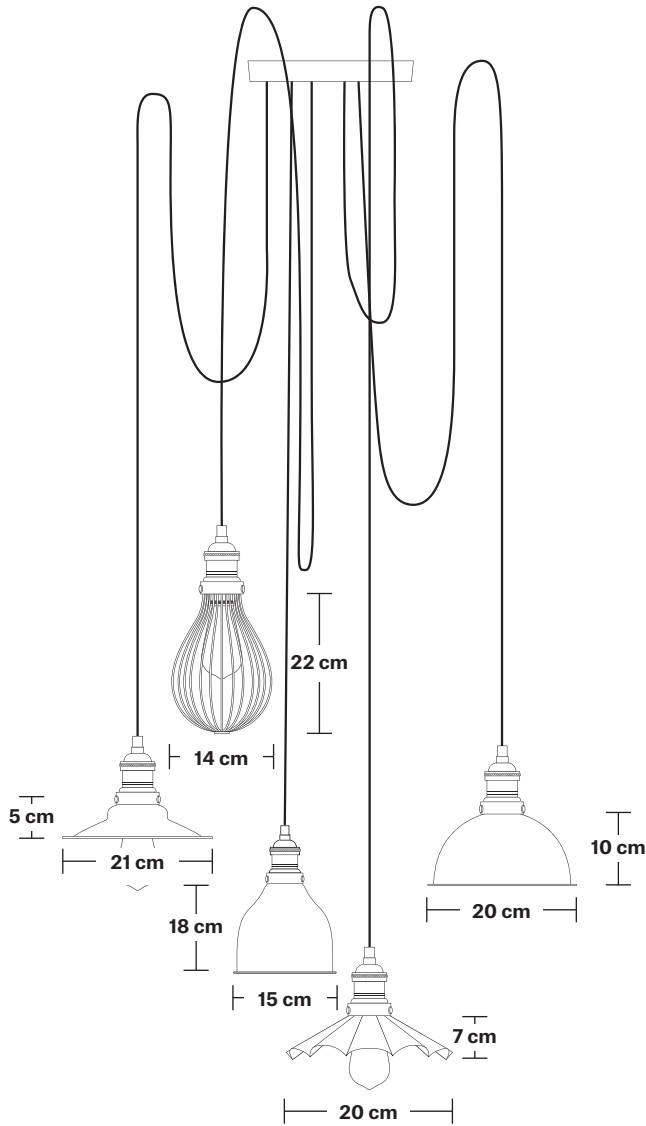

Brooklyn 5 Wire Pendant - Including Shades

Product Code: BR-5WP-MSO

SPECIFICATIONS

We meet all UK and EU lighting and safety regulations.

Our products are hand finished to ensure an authentic vintage look and therefore they may vary slightly from those shown in the images.

Bulb required: Standard screw (E27) fitting, max 40W.

Weight: 2.5 kg

INFORMATION

Finishes: Brass, Pewter, Copper.

Ready to be installed, installation required.

Wall mount screws not included.

Holders available: Brass, Pewter, Copper.

Ceiling rose: Pewter.

DIMENSIONS

Holder Diameter: 6 cm / 2.4"

Holder Height: 11 cm / 4.3"

Ceiling Rose Diameter: 21 cm / 8.2"

Ceiling Rose Height: 2 cm / 0.8"