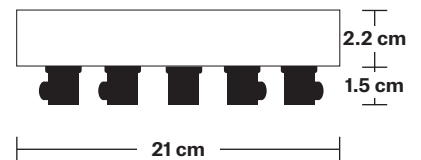

Ceiling rose: Pewter.

DIMENSIONS

Holder Diameter: 6 cm / 2.5"

Holder Height: 11 cm / 4.3"

Ceiling Rose Diameter: 21 cm / 8.2"

Ceiling Rose Height: 2 cm / 0.8"

INDUSTVILLE

Brooklyn 5 Wire Pendant - Including Shades

Ceiling rose: Pewter.

DIMENSIONS

Holder Diameter: 6 cm / 2.4"

Holder Height: 11 cm / 4.3"

Ceiling Rose Diameter: 21 cm / 8.2"

Ceiling Rose Height: 2 cm / 0.8"

Brooklyn Ceiling Rose - 5 Outlet

Product Code: BR-CR50

H: 3.7 cm x W: 21 cm x D: 21 cm

SPECIFICATIONS

We meet all UK and EU lighting and safety regulations.

Our products are hand finished to ensure an authentic vintage look and therefore they may vary slightly from those shown in the images.

Bulb required: Standard screw (E27) fitting, max 40W.

Weight: 0.43 kg

INFORMATION

Finishes: Pewter.

Ready to be installed, installation required.

Wall mount screws not included.

DIMENSIONS

Ceiling rose diameter: 21 cm / 8.2"