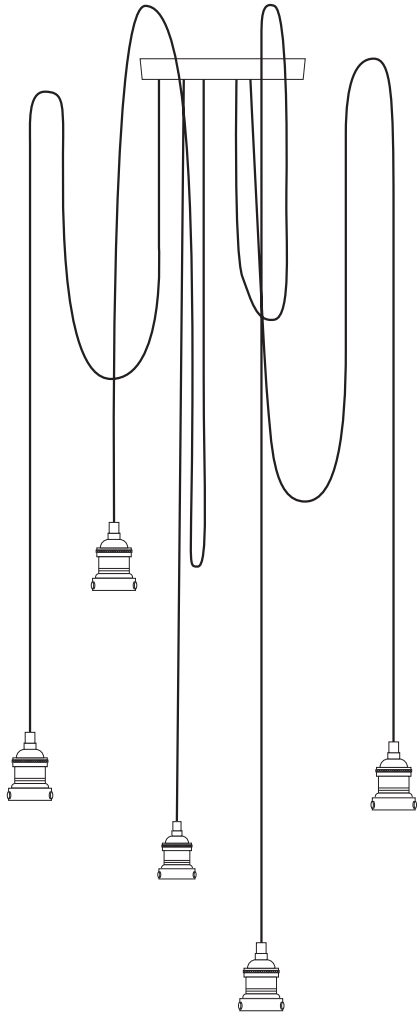

Brooklyn 5 Wire Pendant

Product Code: BR-5WP

SPECIFICATIONS

We meet all UK and EU lighting and safety regulations.

Our products are hand finished to ensure an authentic vintage look and therefore they may vary slightly from those shown in the images.

Bulb required: Standard screw (E27) fitting, max 40W.

Weight: 2.5 kg

INFORMATION

Finishes: Brass, Pewter, Copper.

Ready to be installed, installation required.

Wall mount screws not included.

Holders available: Brass, Pewter, Copper.

Ceiling rose: Pewter.

DIMENSIONS

Holder Diameter: 6 cm / 2.5"

Holder Height: 11 cm / 4.3"

Ceiling Rose Diameter: 21 cm / 8.2"

Ceiling Rose Height: 2 cm / 0.8"

INDUSTVILLE

Brooklyn 5 Wire Pendant - Including Shades

Ceiling rose: Pewter.

DIMENSIONS

Holder Diameter: 6 cm / 2.4"

Holder Height: 11 cm / 4.3"

Ceiling Rose Diameter: 21 cm / 8.2"

Ceiling Rose Height: 2 cm / 0.8"

Brooklyn Ceiling Rose - 5 Outlet

Product Code: BR-CR50