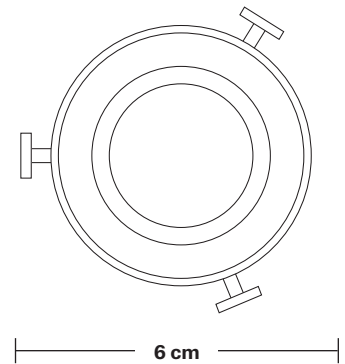

Brooklyn 5 Wire Pendant - Including Shades

Product Code: BR-5WP-MSO

SPECIFICATIONS

We meet all UK and EU lighting and safety regulations.

Our products are hand finished to ensure an authentic vintage look and therefore they may vary slightly from those shown in the images.

Bulb required: Standard screw (E27) fitting, max 40W.

Weight: 2.5 kg

INFORMATION

Finishes: Brass, Pewter, Copper.

Ready to be installed, installation required.

Wall mount screws not included.

Holders available: Brass, Pewter, Copper.

Ceiling rose: Pewter.

DIMENSIONS

Holder Diameter: 6 cm / 2.4"

Holder Height: 11 cm / 4.3"

Ceiling Rose Diameter: 21 cm / 8.2"

Ceiling Rose Height: 2 cm / 0.8"