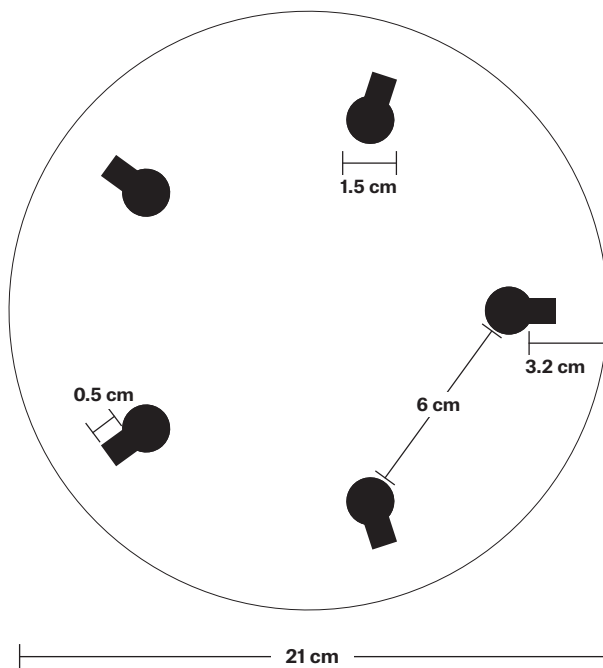

Ceiling rose: Pewter.

DIMENSIONS

Holder Diameter: 6 cm / 2.5"

Holder Height: 11 cm / 4.3"

Ceiling Rose Diameter: 21 cm / 8.2"

Ceiling Rose Height: 2 cm / 0.8"

INDUSTVILLE

Brooklyn 5 Wire Pendant - Including Shades

Ceiling rose: Pewter.

DIMENSIONS

Holder Diameter: 6 cm / 2.4"

Holder Height: 11 cm / 4.3"

Ceiling Rose Diameter: 21 cm / 8.2"

Ceiling Rose Height: 2 cm / 0.8"

Brooklyn Ceiling Rose - 5 Outlet

Product Code: BR-CR50

H: 3.7 cm x W: 21 cm x D: 21 cm

SPECIFICATIONS

We meet all UK and EU lighting and safety regulations.

Our products are hand finished to ensure an authentic vintage look and therefore they may vary slightly from those shown in the images.

Bulb required: Standard screw (E27) fitting, max 40W.

Weight: 0.43 kg

INFORMATION

Finishes: Pewter.

Ready to be installed, installation required.

Wall mount screws not included.

DIMENSIONS

Ceiling rose diameter: 21 cm / 8.2"