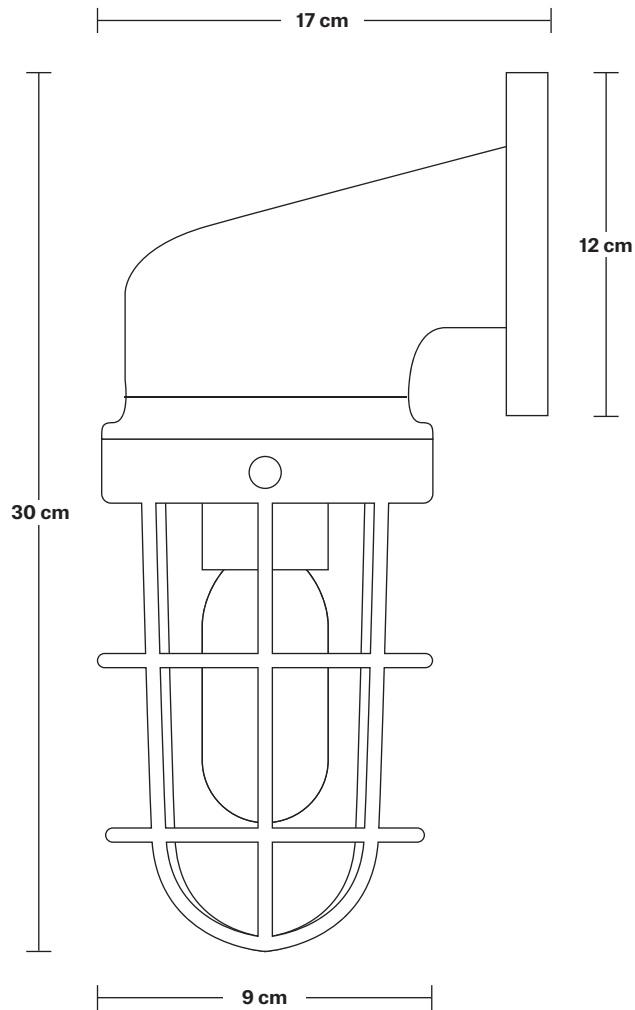

Bulkhead Sconce Wall Light - 12 Inch

Product Code: BK-SWL12

H: 30 cm x W: 12 cm x D: 17 cm

SPECIFICATIONS

We meet all UK and EU lighting and safety regulations.

Our products are hand finished to ensure an authentic vintage look and therefore they may vary slightly from those shown in the images.

Bulb required: Standard screw (E27) fitting, max 40W.

Glass weight: 0.4 kg **Shade weight:** 1.5 kg - 4kg

Maximum weight: 4.4 kg

INFORMATION

Finishes: Gunmetal, Copper and Black

Ready to be installed, installation required.

Wall mount screws not included.

DIMENSIONS

Shade Diameter: 9 cm / 3.5"

Shade Height (no holder): 30 cm / 11.8"

Projection incl shade: 17 cm / 6.7"

INDUSTVILLE

Bulkhead Sconce Wall Light - 12 Inch - Gunmetal

Shade Only

Sconce - 12 inch - Glass Only

S12-GO

Bulkhead Sconce Wall Light - 12 Inch - Gunmetal

Bulkhead Sconce Wall Light - 12 Inch - Gunmetal

BK-SWL12-GN
