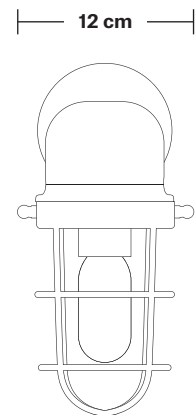

Bulkhead Sconce Wall Light - 12 Inch

Product Code: BK-SWL12

H: 30 cm x W: 12 cm x D: 17 cm

SPECIFICATIONS

We meet all UK and EU lighting and safety regulations.

Our products are hand finished to ensure an authentic vintage look and therefore they may vary slightly from those shown in the images.

Bulb required: Standard screw (E27) fitting, max 40W.

Glass weight: 0.4 kg **Shade weight:** 1.5 kg - 4kg

Maximum weight: 4.4 kg

INFORMATION

Finishes: Gunmetal, Copper and Black

Ready to be installed, installation required.

Wall mount screws not included.

DIMENSIONS

Shade Diameter: 9 cm / 3.5"

Shade Height (no holder): 30 cm / 11.8"

Projection incl shade: 17 cm / 6.7"

INDUSTVILLE

Bulkhead Sconce Wall Light - 12 Inch - Gunmetal

Shade Only

Sconce - 12 inch - Glass Only

S12-GO

Bulkhead Sconce Wall Light - 12 Inch - Gunmetal

Bulkhead Sconce Wall Light - 12 Inch - Gunmetal

BK-SWL12-GN
