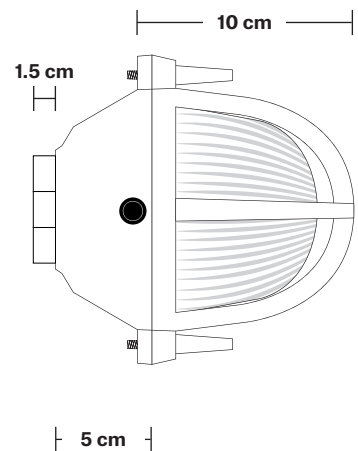

Bulkhead Outdoor & Bathroom Oval Light

6 Inch - Back Wiring

Product Code: BK-IP65-OWL6-BW

H: 22 cm x W: 14.5 cm x D: 17.5 cm

SPECIFICATIONS

We meet all UK and EU lighting and safety regulations.

Our products are hand finished to ensure an authentic vintage look and therefore they may vary slightly from those shown in the images.

Wall mount screws not included.

IP rating: IP65 with glass

DIMENSIONS

Shade Diameter: 14.5 cm / 5.7"

Shade Height (no holder): 22 cm / 8.7"

Depth: 15 cm / 5.9"

Depth including feet: 17.5 cm / 6.9"

INDUSTVILLE

Bulkhead Outdoor & Bathroom Oval Light 6 Inch - Side Wiring

Product Code: BK-IP65-OWL6-GN-SW

H: 22 cm x W: 14.5 cm x D: 16.5 cm

SPECIFICATIONS

We meet all UK and EU lighting and safety regulations.

Our products are hand finished to ensure an authentic vintage look and therefore they may vary slightly from those shown in the images.

Wall mount screws not included.

IP rating: IP65 with glass

DIMENSIONS

Shade Diameter: 14.5 cm / 5.7"

Shade Height (no holder): 22 cm / 8.7"

Depth: 15 cm / 5.9"

Depth including feet: 16.5 cm / 6.5"

INDUSTVILLE