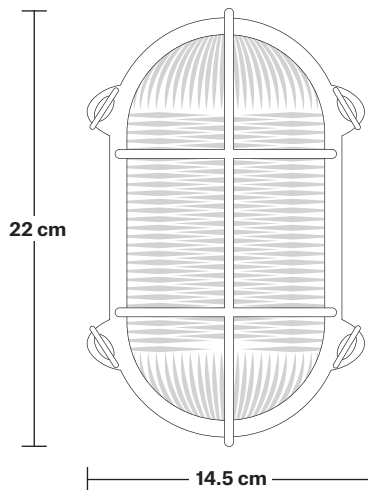

Bulkhead Outdoor & Bathroom Oval Light

6 Inch - Back Wiring

Product Code: BK-IP65-OWL6-BW

H: 22 cm x W: 14.5 cm x D: 17.5 cm

SPECIFICATIONS

We meet all UK and EU lighting and safety regulations.

Our products are hand finished to ensure an authentic vintage look and therefore they may vary slightly from those shown in the images.

Wall mount screws not included.

IP rating: IP65 with glass

DIMENSIONS

Shade Diameter: 14.5 cm / 5.7"

Shade Height (no holder): 22 cm / 8.7"

Depth: 15 cm / 5.9"

Depth including feet: 17.5 cm / 6.9"

INDUSTVILLE

Bulkhead Outdoor & Bathroom Oval Light 6 Inch - Side Wiring

Product Code: BK-IP65-OWL6-GN-SW

H: 22 cm x W: 14.5 cm x D: 16.5 cm

SPECIFICATIONS

We meet all UK and EU lighting and safety regulations.

Our products are hand finished to ensure an authentic vintage look and therefore they may vary slightly from those shown in the images.

Wall mount screws not included.

IP rating: IP65 with glass

DIMENSIONS

Shade Diameter: 14.5 cm / 5.7"

Shade Height (no holder): 22 cm / 8.7"

Depth: 15 cm / 5.9"

Depth including feet: 16.5 cm / 6.5"

INDUSTVILLE