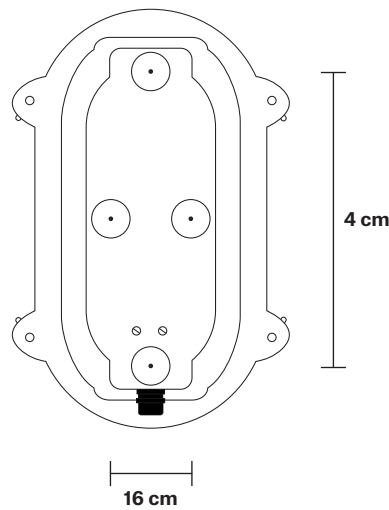

Bulkhead Outdoor & Bathroom Oval Light

6 Inch - Back Wiring

Product Code: BK-IP65-OWL6-BW

H: 22 cm x W: 14.5 cm x D: 17.5 cm

SPECIFICATIONS

We meet all UK and EU lighting and safety regulations.

Our products are hand finished to ensure an authentic vintage look and therefore they may vary slightly from those shown in the images.

Wall mount screws not included.

IP rating: IP65 with glass

DIMENSIONS

Shade Diameter: 14.5 cm / 5.7"

Shade Height (no holder): 22 cm / 8.7"

Depth: 15 cm / 5.9"

Depth including feet: 17.5 cm / 6.9"

INDUSTVILLE

Bulkhead Outdoor & Bathroom Oval Light 6 Inch - Side Wiring

Product Code: BK-IP65-OWL6-GN-SW

H: 22 cm x W: 14.5 cm x D: 16.5 cm

SPECIFICATIONS

We meet all UK and EU lighting and safety regulations.

Our products are hand finished to ensure an authentic vintage look and therefore they may vary slightly from those shown in the images.

Wall mount screws not included.

IP rating: IP65 with glass

DIMENSIONS

Shade Diameter: 14.5 cm / 5.7"

Shade Height (no holder): 22 cm / 8.7"

Depth: 15 cm / 5.9"

Depth including feet: 16.5 cm / 6.5"

INDUSTVILLE