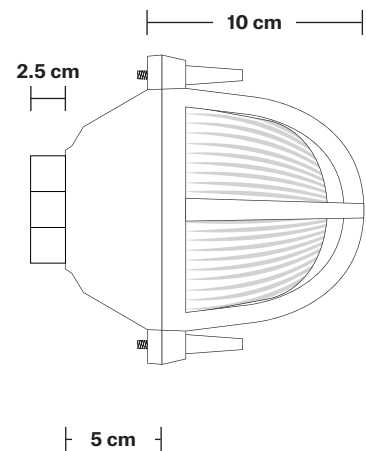

Bulkhead Outdoor & Bathroom Oval Light

6 Inch - Back Wiring

Product Code: BK-IP65-OWL6-BW

H: 22 cm x W: 14.5 cm x D: 17.5 cm

SPECIFICATIONS

We meet all UK and EU lighting and safety regulations.

Our products are hand finished to ensure an authentic vintage look and therefore they may vary slightly from those shown in the images.

Wall mount screws not included.

IP rating: IP65 with glass

DIMENSIONS

Shade Diameter: 14.5 cm / 5.7"

Shade Height (no holder): 22 cm / 8.7"

Depth: 15 cm / 5.9"

Depth including feet: 17.5 cm / 6.9"

INDUSTVILLE

Bulkhead Outdoor & Bathroom Oval Light 6 Inch - Side Wiring

Product Code: BK-IP65-OWL6-GN-SW

H: 22 cm x W: 14.5 cm x D: 16.5 cm

SPECIFICATIONS

We meet all UK and EU lighting and safety regulations.

Our products are hand finished to ensure an authentic vintage look and therefore they may vary slightly from those shown in the images.

Wall mount screws not included.

IP rating: IP65 with glass

DIMENSIONS

Shade Diameter: 14.5 cm / 5.7"

Shade Height (no holder): 22 cm / 8.7"

Depth: 15 cm / 5.9"

Depth including feet: 16.5 cm / 6.5"

INDUSTVILLE