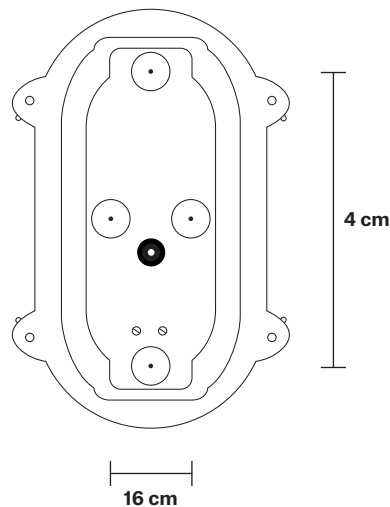

Bulkhead Outdoor & Bathroom Oval Light

6 Inch - Back Wiring

Product Code: BK-IP65-OWL6-BW

H: 22 cm x W: 14.5 cm x D: 17.5 cm

SPECIFICATIONS

We meet all UK and EU lighting and safety regulations.

Our products are hand finished to ensure an authentic vintage look and therefore they may vary slightly from those shown in the images.

Wall mount screws not included.

IP rating: IP65 with glass

DIMENSIONS

Shade Diameter: 14.5 cm / 5.7"

Shade Height (no holder): 22 cm / 8.7"

Depth: 15 cm / 5.9"

Depth including feet: 17.5 cm / 6.9"

INDUSTVILLE

Bulkhead Outdoor & Bathroom Oval Light 6 Inch - Side Wiring

Product Code: BK-IP65-OWL6-GN-SW

H: 22 cm x W: 14.5 cm x D: 16.5 cm

SPECIFICATIONS

We meet all UK and EU lighting and safety regulations.

Our products are hand finished to ensure an authentic vintage look and therefore they may vary slightly from those shown in the images.

Wall mount screws not included.

IP rating: IP65 with glass

DIMENSIONS

Shade Diameter: 14.5 cm / 5.7"

Shade Height (no holder): 22 cm / 8.7"

Depth: 15 cm / 5.9"

Depth including feet: 16.5 cm / 6.5"

INDUSTVILLE