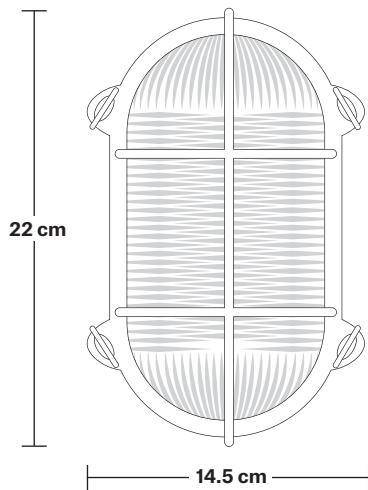

Bulkhead Outdoor & Bathroom Oval Light

6 Inch - Back Wiring

Product Code: BK-IP65-OWL6-BW

H: 22 cm x W: 14.5 cm x D: 17.5 cm

SPECIFICATIONS

We meet all UK and EU lighting and safety regulations.

Our products are hand finished to ensure an authentic vintage look and therefore they may vary slightly from those shown in the images.

Wall mount screws not included.

IP rating: IP65 with glass

DIMENSIONS

Shade Diameter: 14.5 cm / 5.7"

Shade Height (no holder): 22 cm / 8.7"

Depth: 15 cm / 5.9"

Depth including feet: 17.5 cm / 6.9"

INDUSTVILLE

Bulkhead Outdoor & Bathroom Oval Light 6 Inch - Side Wiring

Product Code: BK-IP65-OWL6-GN-SW

H: 22 cm x W: 14.5 cm x D: 16.5 cm

SPECIFICATIONS

We meet all UK and EU lighting and safety regulations.

Our products are hand finished to ensure an authentic vintage look and therefore they may vary slightly from those shown in the images.

Wall mount screws not included.

IP rating: IP65 with glass

DIMENSIONS

Shade Diameter: 14.5 cm / 5.7"

Shade Height (no holder): 22 cm / 8.7"

Depth: 15 cm / 5.9"

Depth including feet: 16.5 cm / 6.5"

INDUSTVILLE