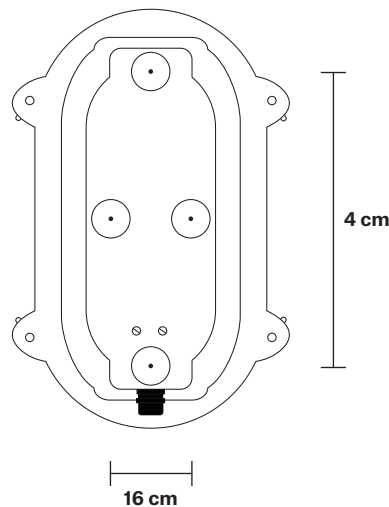

## 6 Inch - Back Wiring

Product Code: BK-IP65-OWL6-BW

H: 22 cm x W: 14.5 cm x D: 17.5 cm

### DIMENSIONS

Shade Diameter: 14.5 cm / 5.7"

Shade Height (no holder): 22 cm / 8.7"

Depth: 15 cm / 5.9"

Depth including feet: 17.5 cm / 6.9"

INDUSTVILLE

# Bulkhead Outdoor & Bathroom Oval Light 6 Inch - Side Wiring

Product Code: BK-IP65-OWL6-GN-SW

H: 22 cm x W: 14.5 cm x D: 16.5 cm

## DIMENSIONS

Shade Diameter: 14.5 cm / 5.7"

Shade Height (no holder): 22 cm / 8.7"

Depth: 15 cm / 5.9"

Depth including feet: 16.5 cm / 6.5"

INDUSTVILLE