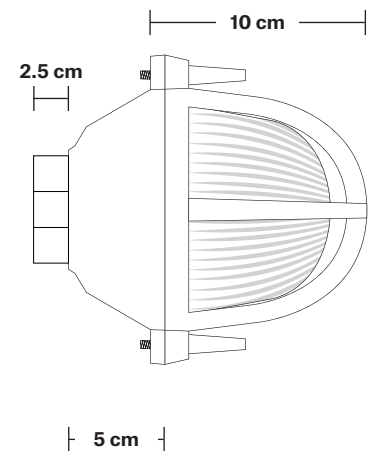

## 6 Inch - Back Wiring

Product Code: BK-IP65-OWL6-BW

H: 22 cm x W: 14.5 cm x D: 17.5 cm

### DIMENSIONS

Shade Diameter: 14.5 cm / 5.7"

Shade Height (no holder): 22 cm / 8.7"

Depth: 15 cm / 5.9"

Depth including feet: 17.5 cm / 6.9"

INDUSTVILLE

# Bulkhead Outdoor & Bathroom Oval Light 6 Inch - Side Wiring

Product Code: BK-IP65-OWL6-GN-SW

H: 22 cm x W: 14.5 cm x D: 16.5 cm

## DIMENSIONS

Shade Diameter: 14.5 cm / 5.7"

Shade Height (no holder): 22 cm / 8.7"

Depth: 15 cm / 5.9"

Depth including feet: 16.5 cm / 6.5"

INDUSTVILLE