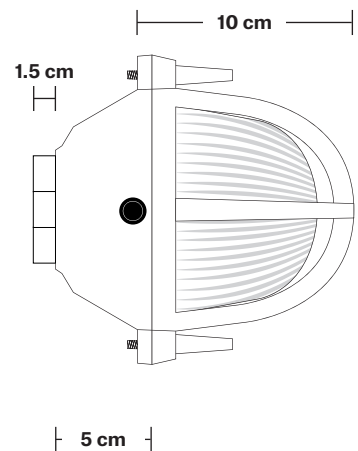

## 6 Inch - Back Wiring

Product Code: BK-IP65-OWL6-BW

H: 22 cm x W: 14.5 cm x D: 17.5 cm

### DIMENSIONS

Shade Diameter: 14.5 cm / 5.7"

Shade Height (no holder): 22 cm / 8.7"

Depth: 15 cm / 5.9"

Depth including feet: 17.5 cm / 6.9"

INDUSTVILLE

# Bulkhead Outdoor & Bathroom Oval Light 6 Inch - Side Wiring

Product Code: BK-IP65-OWL6-GN-SW

H: 22 cm x W: 14.5 cm x D: 16.5 cm

## DIMENSIONS

Shade Diameter: 14.5 cm / 5.7"

Shade Height (no holder): 22 cm / 8.7"

Depth: 15 cm / 5.9"

Depth including feet: 16.5 cm / 6.5"

INDUSTVILLE