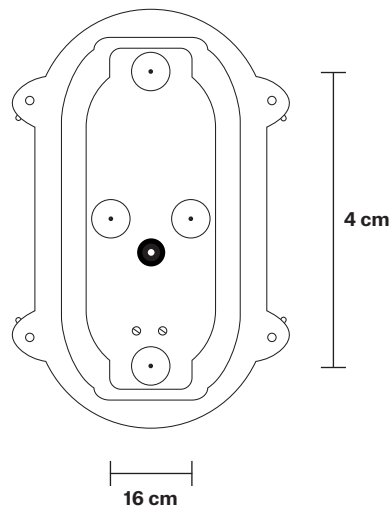

## 6 Inch - Back Wiring

Product Code: BK-IP65-OWL6-BW

H: 22 cm x W: 14.5 cm x D: 17.5 cm

### DIMENSIONS

Shade Diameter: 14.5 cm / 5.7"

Shade Height (no holder): 22 cm / 8.7"

Depth: 15 cm / 5.9"

Depth including feet: 17.5 cm / 6.9"

INDUSTVILLE

# Bulkhead Outdoor & Bathroom Oval Light 6 Inch - Side Wiring

Product Code: BK-IP65-OWL6-GN-SW

H: 22 cm x W: 14.5 cm x D: 16.5 cm

## DIMENSIONS

Shade Diameter: 14.5 cm / 5.7"

Shade Height (no holder): 22 cm / 8.7"

Depth: 15 cm / 5.9"

Depth including feet: 16.5 cm / 6.5"

INDUSTVILLE