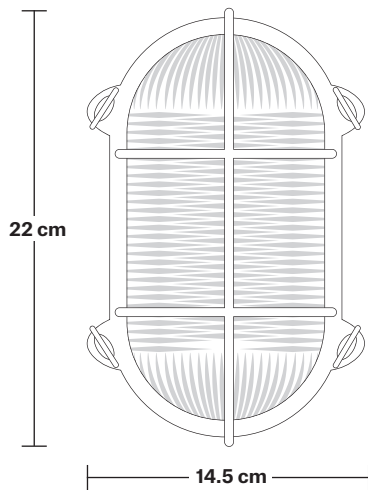

## 6 Inch - Back Wiring

Product Code: BK-IP65-OWL6-BW

H: 22 cm x W: 14.5 cm x D: 17.5 cm

### DIMENSIONS

Shade Diameter: 14.5 cm / 5.7"

Shade Height (no holder): 22 cm / 8.7"

Depth: 15 cm / 5.9"

Depth including feet: 17.5 cm / 6.9"

INDUSTVILLE

# Bulkhead Outdoor & Bathroom Oval Light 6 Inch - Side Wiring

Product Code: BK-IP65-OWL6-GN-SW

H: 22 cm x W: 14.5 cm x D: 16.5 cm

## DIMENSIONS

Shade Diameter: 14.5 cm / 5.7"

Shade Height (no holder): 22 cm / 8.7"

Depth: 15 cm / 5.9"

Depth including feet: 16.5 cm / 6.5"

INDUSTVILLE