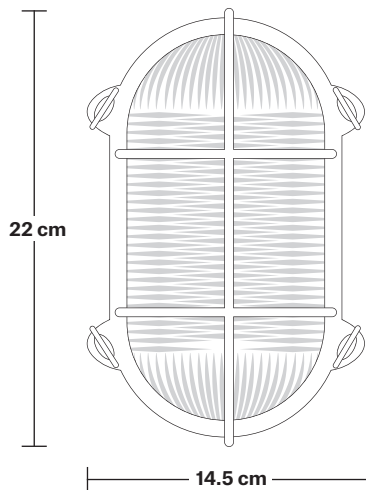

## 6 Inch - Back Wiring

Product Code: BK-IP65-OWL6-BW

H: 22 cm x W: 14.5 cm x D: 17.5 cm

### DIMENSIONS

Shade Diameter: 14.5 cm / 5.7"

Shade Height (no holder): 22 cm / 8.7"

Depth: 15 cm / 5.9"

Depth including feet: 17.5 cm / 6.9"

INDUSTVILLE

# Bulkhead Outdoor & Bathroom Oval Light 6 Inch - Side Wiring

Product Code: BK-IP65-OWL6-GN-SW

H: 22 cm x W: 14.5 cm x D: 16.5 cm

## DIMENSIONS

Shade Diameter: 14.5 cm / 5.7"

Shade Height (no holder): 22 cm / 8.7"

Depth: 15 cm / 5.9"

Depth including feet: 16.5 cm / 6.5"

INDUSTVILLE