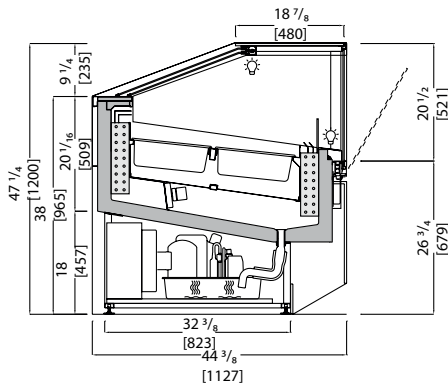

Gelato Showcase

Single front glass heated and downward opening | sides in laminated glass heated with mirror screen printing | bright aluminium profiles | no spot 3000°K led lighting | operator compartment with PETG easy sliding | tank insulated with ecological polyurethane and covered in stainless steel | ventilated refrigeration | reverse cycle defrost | electronic control unit and digital temperature reader flush with the worktop | worktop in polished stainless steel | pre-arrangement for pans 5lt dim. 14 3/16 x 6 1/2 x 3/4 [360 x 165 x 120] not supplied | backlit ice cream flavor tags | supporting frame in galvanized steel with height adjustable stainless steel feet

Technical

- Ventilated
- Automatic/reverse cycle
- R452a
- N. 4 / RH 55% max 75 °F
- Semi-Hermetic
- 220 V / 3 ph / 60 Hz
- Led no-spot 3000°K
- 0°F

Data Sheet *Measurements are subject to revisions/updates, please refer to manufacturer's drawings at order confirmation *Crate weight only

Model Code	Dimensions L x D x H Inches	Weight Lbs	Max Pwr. Consumption W / A	Avg Operating Consumption KW/H	Cooling Power/Expansion BTU/F	GAS Type
VRT1GEL121	43 11/16 x 44 3/8 x 47 1/4 50 13/16 x 51 7/16 x 58 11/16 278	551	1800/4,3	0,9	2730 / -32.8	R452A
VRT1GEL181	63 3/8 x 44 3/8 x 47 1/4 70 1/2 x 51 7/16 x 58 11/16 386	705	2700/7,2	1,3	3856 / -32.8	R452A
VRT1GEL241	82 15/16 x 44 3/8 x 47 1/4 90 x 51 7/16 x 58 11/16 496	882	3400/9,0	1,7	4879 / -32.8	R452A
VRT1GEL12+121	82 15/16 x 44 3/8 x 47 1/4 90 x 51 7/16 x 58 11/16 496	904	3500/9,0	1,7	2730+2730 / -32.8	R452A