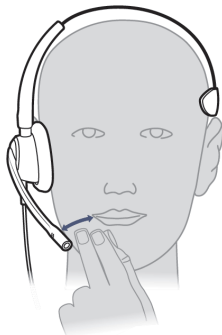

Adjust microphone for best audio quality

Wearable left or right

Vista M22

NEED SUPPORT?

800.641.6416 or
CHAT ONLINE

 **unified**
communications™
.com