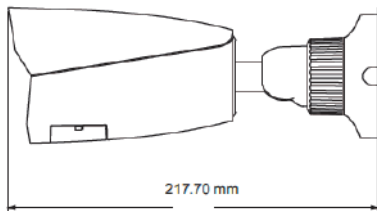

- 1/3" 4MP CMOS sensor
- f=2.8mm fixed lens
  Angle of view: 100°
- 30-50m IR illumination range
- H.265 / H.264 compression
- AI Detection:
  Face detection
  Human / Vehicle detection
- IP67 Water proof
- Power over Ethernet
- ONVIF Profile S

MP4052AE

4MP Network IR Fixed Bullet with AI Detection

Unit: mm

Accessories

Terms & Conditions 使用細則
Design and specifications are subject to change without prior notice. Copyright © 2019 Signal Communications Limited. TeleEye is a trademark of Signal Communications Limited and is registered in China, European Community, Hong Kong, U.S. and other countries. All other trademarks are the property of their respective owners.

MODEL

MP4052AE