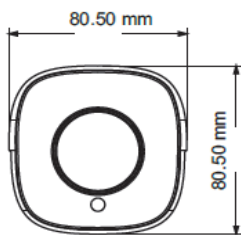

- 1/3" 4MP CMOS sensor
- f=2.8mm fixed lens
Angle of view: 100°
- 30-50m IR illumination range
- H.265 / H.264 compression
- AI Detection:
Face detection
Human / Vehicle detection
- IP67 Water proof
- Power over Ethernet
- ONVIF Profile S

MP4052AE

4MP Network IR Fixed Bullet with AI Detection

Unit: mm

Accessories

Junction Box: JB0301

Terms & Conditions 使用細則
Design and specifications are subject to change without prior notice. Copyright © 2019 Signal Communications Limited. TeleEye is a trademark of Signal Communications Limited and is registered in China, European Community, Hong Kong, U.S. and other countries. All other trademarks are the property of their respective owners.

MODEL

MP4052AE

VIDEO	IMAGE SENSOR	1/3" 4MP CMOS
	RESOLUTION	4MP (2560×1440), 3MP (2304×1296), 1080P (1920×1080), 720P (1280×720), D1, CIF, 480×240
	FRAME RATE	Up to 25/30fps
	MINIMUM ILLUMINATION	0.005 lux @F1.6, AGC ON; 0 lux with IR
	IR DISTANCE	30~50M
	LENS	f=2.8mm @F1.6 fixed lens
	ANGLE OF VIEW	100°
	ELECTRONIC SHUTTER	1 / 30 s ~ 1 / 100000 s
AUDIO	VIDEO SETTINGS	ROI, Saturation, Brightness, Chroma, Contrast, Wide Dynamic, Sharpen, NR, etc
	INPUT	1CH Audio input
CONNECTIVITY	NETWORK INTERFACE	RJ45 × 1, 10M / 100M self-adaption
	NETWORK PROTOCOL	TCP / IP, UDP, DHCP, NTP, RTSP, PPPoE, DDNS, SMTP, FTP, SNMP, HTTP, 802.1x, UPnP, HTTPs, QoS
	CONCURRENT USERS	4
	WEB SERVER	Built-in
COMPRESSION	ONVIF	Profile S
	VIDEO COMPRESSION	H.265 / H.264
	VIDEO STREAMING	3 Independent Streams
FUNCTION	AUDIO COMPRESSION	G711A/U
	AI DETECTION	Face detection; Human detection; Vehicle detection
	SMART ALARM	Intrusion detection; Line crossing detection; Video Exception; Motion detection
EDGE RECORDING	ACTION	Snap, Recording, Email
	MICRO SD Card	Max. 128GB
POWER	VOLTAGE	12VDC
	MAX. RATING	<9.5W
	POE	YES, IEEE802.af
OPERATING ENVIRONMENT	AMBIENT TEMPERATURE	30°C ~ 60°C
	RELATIVE HUMIDITY	Less than 95% (non-condensing)
MECHANICAL DESIGN	WATER PROOF	IP67
	DIMENSION	218mm x 80.5 mm x 80.5mm
	WEIGHT	700g