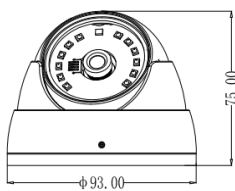

## AHD 1080p Mini Eyeball Camera

### Features

- Sony 1/2.9" 2.2MP CMOS sensor
- Supporting multiple analog HD 1080p standards
- Up to 300m coax cable transmission
- Enhancements: WDR, 2D/3D NR, BLC, highlight suppression, defogging
- Motion detection
- Privacy masks
- Multi-lingual OSD menu

### Dimensions