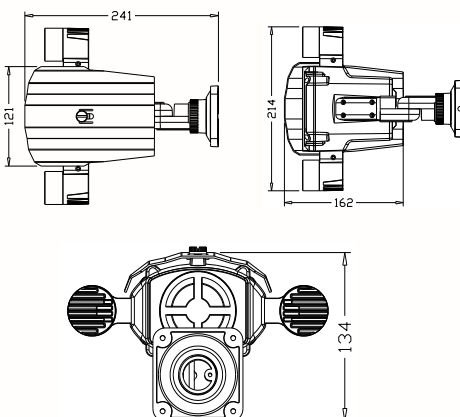

AHD 1080p Extra Long Range Bullet Camera

Features

- Sony 1/2.9" 2.2MP CMOS sensor
- Supporting multiple analog HD 1080p standards
- Up to 300m coax cable transmission
- Enhancements: WDR, 2D/3D NR, BLC, highlight suppression, defogging
- Motion detection
- Privacy masks
- Multi-lingual OSD menu

Dimensions

Specifications

Model	AS2-B54M
CAMERA	
Image Sensor	Sony 1/2.9" 2.2MP CMOS sensor
Effective Pixel	1920 (H) x 1080 (V)
Frame Rate	25/30fps
Video Output	Switchable among multiple analog HD standards and CVBS, 1.0Vp-p composite video, 75Ω
Min. Illumination	0.0 lux (IR on)
IR Range	80m
Sync System	Internal
Scan System	Progressive scan
Lens	6 – 22mm
Angle of View	Horizontal: 15° ~ 39° ; Vertical: 9° ~ 21°
Electronic Shutter	Auto / manual (1/30 - 1/50000) / FLK
S/N Rate	≥50db (AGC off)
CONTROL	
Video Adjustment	Brightness, sharpness
White Balance	ATW / AWC-SET / AWB / indoor / outdoor / manual
Noise Reduction	2D NR / 3D NR / off
Digital WDR	Auto / on / off
Video Compensation	BLC / HLC / off
Auto Gain Control	Auto / on / off
Day / Night Mode	Auto / B/W / color
Privacy Mask	4 zones
Motion Detection	4 zones
Orientation	Mirror / upside down / 180° rotation
Sens-Up	Up to 30X
MISCELLANEOUS	
Weather Protection	IP66
Operating Environment	-20 ~ 55°C / 90% relative humidity (no condensation)
Power Supply	DC12V, 10W
Dimensions (mm)	241 (L) x 214 (W) x 134 (H)
Weight	1218 g