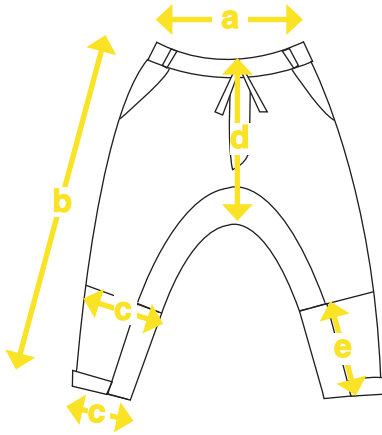

Sea Buggy Jeans

	2	4	6	8	10	12	14	16
a (cm)	25	26	27	28	28.5	30	31	33
b (cm)	56	59	63	66	71	80	87	91
c (cm)	9.5-12	10.5-14	11.5-15	12-15.5	13.5-16	14-17	14-18	14.5-19
d (cm)	26	27	29	31.5	34	34	34	35
e (cm)	14.5	19	19	23.5	23.5	27	27	27

Note: all measurements taken on flat lay garments, not full circumference / body measurements