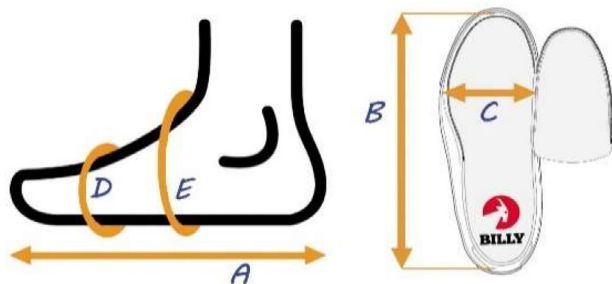

EVERYHUMAN

MEASURING SOMEONE ELSE

1. For measurement “A”, use a ruler or tape measure, measure from the back of the heel to the tip of the longest toe. Ideally, this measurement will be taken while the foot is flat on the floor. This can be done by placing the tape measure or ruler flat on the floor and placing the foot on top.
  placing the tape measure or ruler flat on the floor and placing the foot on top.
2. For measurement “C”, use a ruler or tape measure, measure the widest part of the foot (this is usually at the ball of the foot). This measure must be taken with the foot flat on the floor.
3. For measurement “D”, use a tape measure, wrap the tape measure around your foot at the widest part (where you measured in step 4).
4. For measurement “E”, use a tape measure, wrap the tape measure around your foot at the base of the ankle (note: the measurement goes under the sole of your foot, not around the ankle).

Note: Method 1 can also be used when measuring someone else’s foot.

A	Foot/Orthotic length
C	Foot/Orthotic width [at the ball of the foot]
D	Circumference [at the ball of the foot]
E	Circumference [at the base of the ankle]