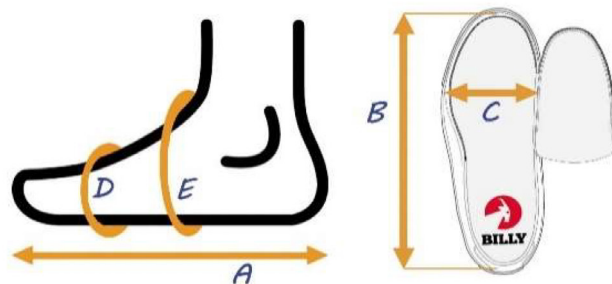

MEASURING YOUR OWN FOOT

A	Foot/Orthotic length
C	Foot/Orthotic width (at the ball of the foot)
D	Circumference (at the ball of the foot)
E	Circumference (at the base of the ankle)

EVERYHUMAN

MEASURING YOUR OWN FOOT

1. Tape a piece of paper to the floor and place one foot on the paper.
2. With a pen or pencil, draw an outline of your foot and step off the paper.
Repeat this step with your other foot.
3. Next, we want to figure out our A-E measurements. For measurement “A”, using a ruler, measure your outline from the back of the heel to the longest point at the toes.
4. For measurement “C”, measure the widest part of your foot outline (usually at the ball of the foot).
5. For measurement “D”, using a tape measure, wrap the tape measure around your foot at the widest part.
5. For measurement “E”, wrap the tape measure around your foot at the base of the ankle (note: the measurement goes under the sole of your foot, not around the ankle).