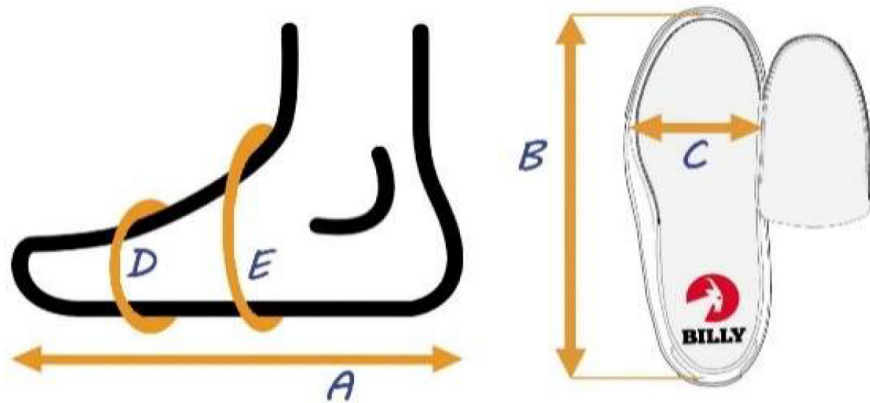

EVERYHUMAN

Billy Footwear Sizing Guide

EVERYHUMAN

HOW TO MEASURE

It is important to measure each foot. If different sizes or single shoes are required, this is available in the [UNPAIRED](#) collection on the website. If you wear any orthotics, AFO's, SMO's etc., all measurements must be taken while wearing these. You will need some paper, pen, ruler and measuring tape.

MEASURING YOUR OWN FOOT

A	Foot/Orthotic length
C	Foot/Orthotic width (at the ball of the foot)
D	Circumference (at the ball of the foot)
E	Circumference (at the base of the ankle)

EVERYHUMAN

MEASURING YOUR OWN FOOT

1. Tape a piece of paper to the floor and place one foot on the paper.
2. With a pen or pencil, draw an outline of your foot and step off the paper.
Repeat this step with your other foot.
3. Next, we want to figure out our A-E measurements. For measurement “A”, using a ruler, measure your outline from the back of the heel to the longest point at the toes.
4. For measurement “C”, measure the widest part of your foot outline (usually at the ball of the foot).
5. For measurement “D”, using a tape measure, wrap the tape measure around your foot at the widest part.
5. For measurement “E”, wrap the tape measure around your foot at the base of the ankle (note: the measurement goes under the sole of your foot, not around the ankle).