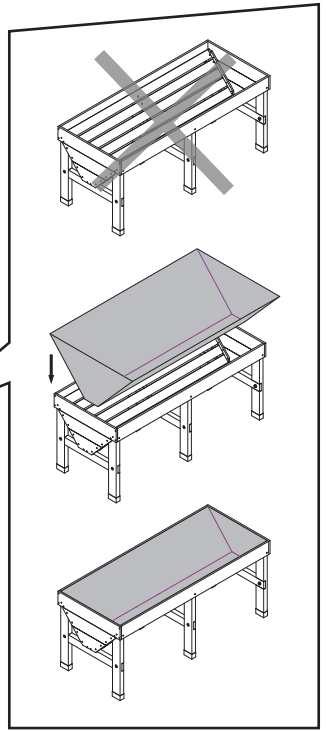

VegTrug Self Watering Kit - 1.8m Classic

Visit www.vegtrug.com to see what you can grow

VegTrug[®]
See what you can grow

A x 2

B x 6

480mm / 18.9in

C x 2

375mm / 14.8in

L x 4

1

2

x2

3

x2

4

x2

5

6

x2

7

9