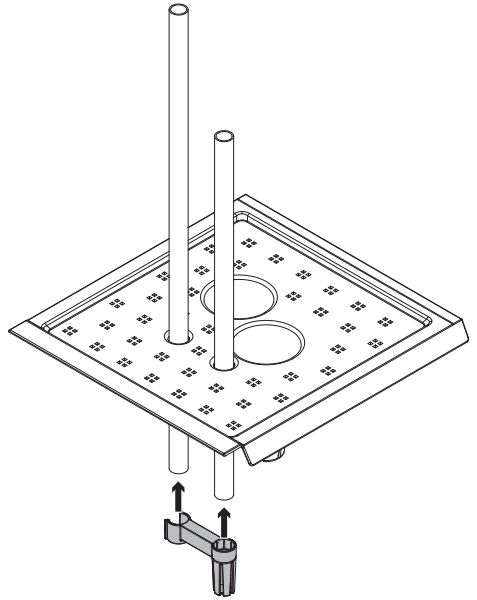

VegTrug Self Watering Kit - 1.8m Classic

Visit www.vegtrug.com to see what you can grow

VegTrug[®]
See what you can grow

A x 2

B x 6

480mm / 18.9in

C x 2

375mm / 14.8in

L x 4

1

2

x2

3

x2

4

x2