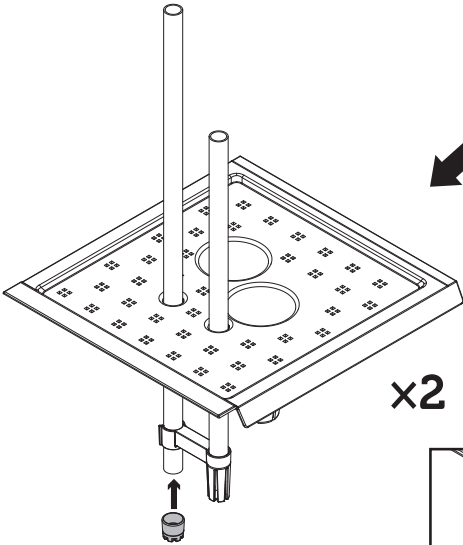

VegTrug Self Watering Kit - 1.8m Classic

Visit www.vegtrug.com to see what you can grow

VegTrug[®]
See what you can grow

A x 2

B x 6

480mm / 18.9in

C x 2

375mm / 14.8in

L x 4

1

2

x2

3

x2

4

x2