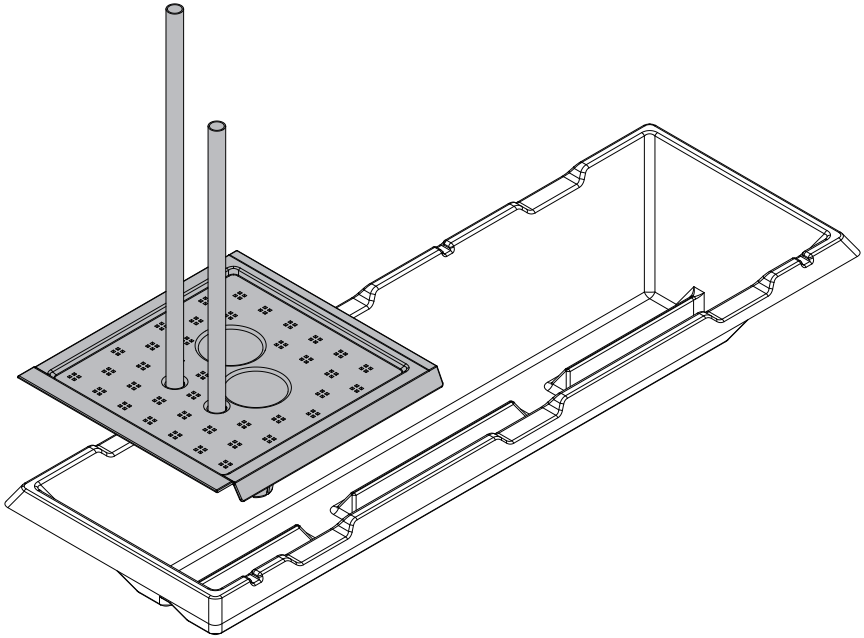

VegTrug Self Watering Kit - 1.8m Classic

Visit www.vegtrug.com to see what you can grow

VegTrug[®]
See what you can grow

A x 2

B x 6

480mm / 18.9in

C x 2

375mm / 14.8in

L x 4

1

2

x2

3

x2

4

x2