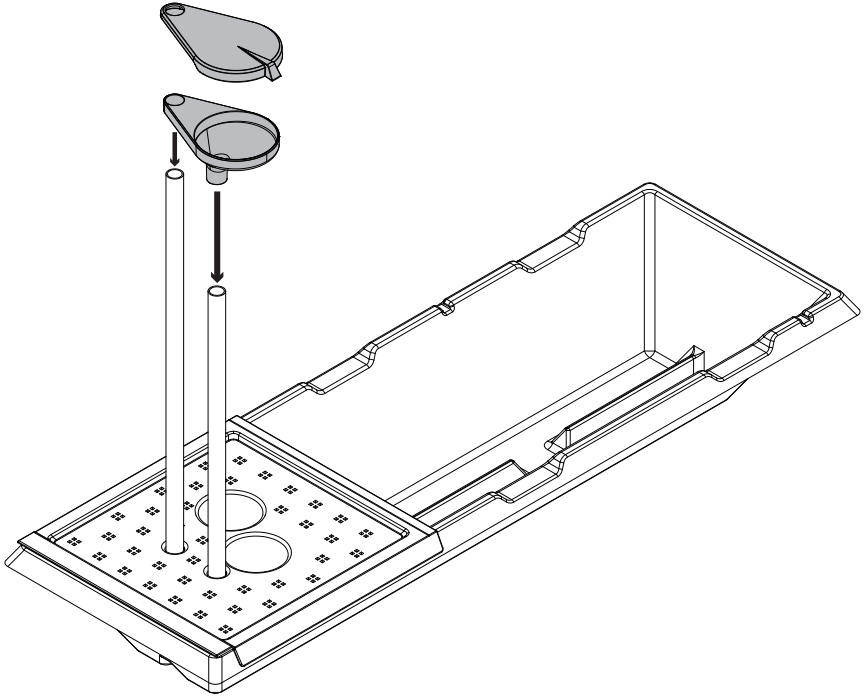

VegTrug Self Watering Kit - 1.8m Classic

Visit www.vegtrug.com to see what you can grow

VegTrug[®]
See what you can grow

A x 2

B x 6

480mm / 18.9in

C x 2

375mm / 14.8in

L x 4

1

2

x2

3

x2

4

x2