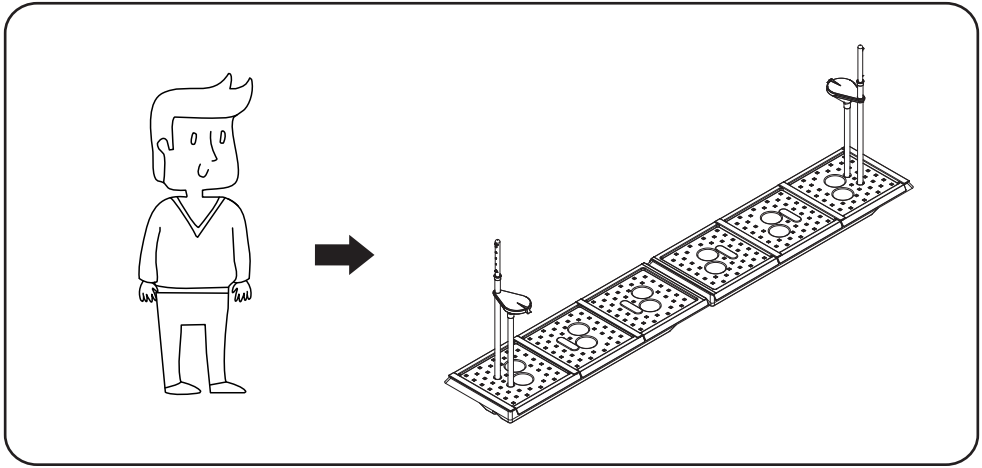

VegTrug Self Watering Kit - 1.8m Classic

Visit www.vegtrug.com to see what you can grow

VegTrug[®]
See what you can grow

A x 2

B x 6

480mm / 18.9in

C x 2

375mm / 14.8in

L x 4

1

2

x2

3

x2

4

x2