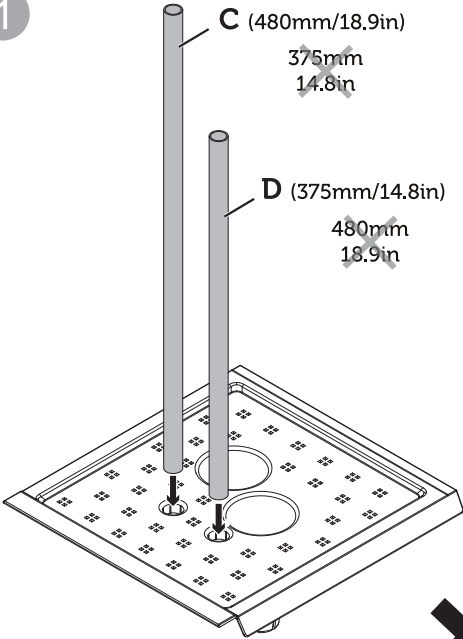

VegTrug Self Watering Kit - 1.8m Classic

Visit www.vegtrug.com to see what you can grow

VegTrug[®]
See what you can grow

A x 2

B x 6

480mm / 18.9in

C x 2

375mm / 14.8in

L x 4

1

2

x2

3

x2

4

x2

5

6

x2

7

9