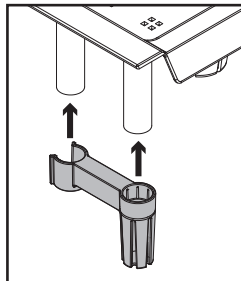

VegTrug Self Watering Kit - 1.8m Classic

Visit www.vegtrug.com to see what you can grow

VegTrug[®]
See what you can grow

A x 2

B x 6

480mm / 18.9in

C x 2

375mm / 14.8in

L x 4

1

2

x2

3

x2

4

x2