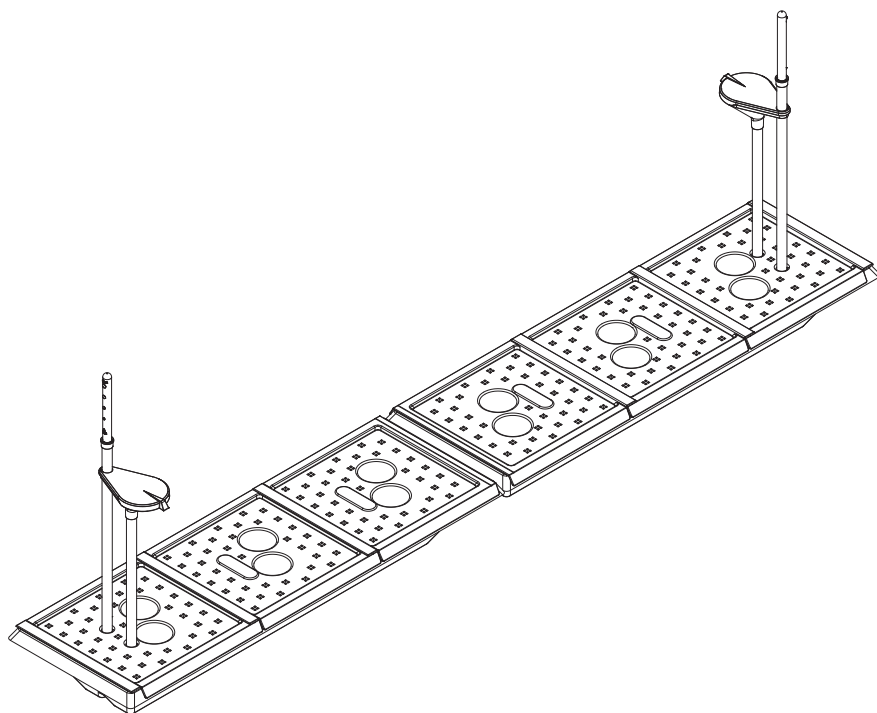

VegTrug Self Watering Kit - 1.8m Classic

Visit www.vegtrug.com to see what you can grow

VegTrug[®]
See what you can grow

A x 2

B x 6

480mm / 18.9in

C x 2

375mm / 14.8in

L x 4

1

2

x2

3

x2

4

x2