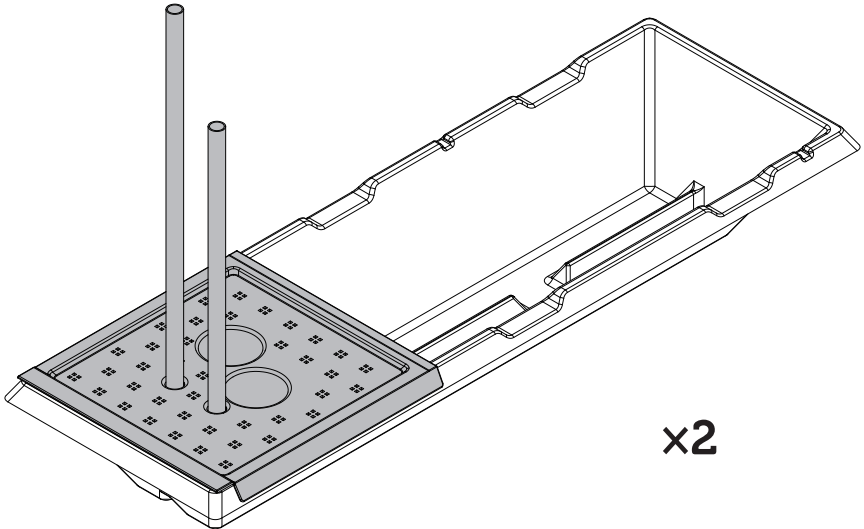

VegTrug Self Watering Kit - 1.8m Classic

Visit www.vegtrug.com to see what you can grow

VegTrug[®]
See what you can grow

A x 2

B x 6

480mm / 18.9in

C x 2

375mm / 14.8in

L x 4

1

2

x2

3

x2

4

x2