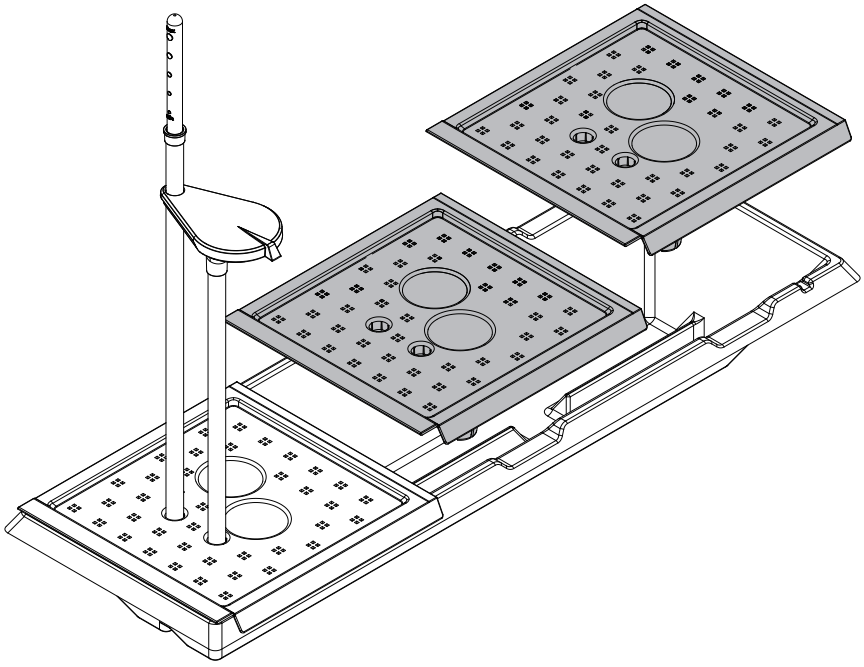

VegTrug Self Watering Kit - 1m Classic

Visit www.vegtrug.com to see what you can grow

VegTrug[®]
See what you can grow

A x 1

B x 3

C x 1

480mm / 18.9in

D x 1

375mm / 14.8in

E x 1

F x 1

G x 1

H x 1

I x 1

J x 1

K x 1

L x 2

1

2

3

4

5

6

7