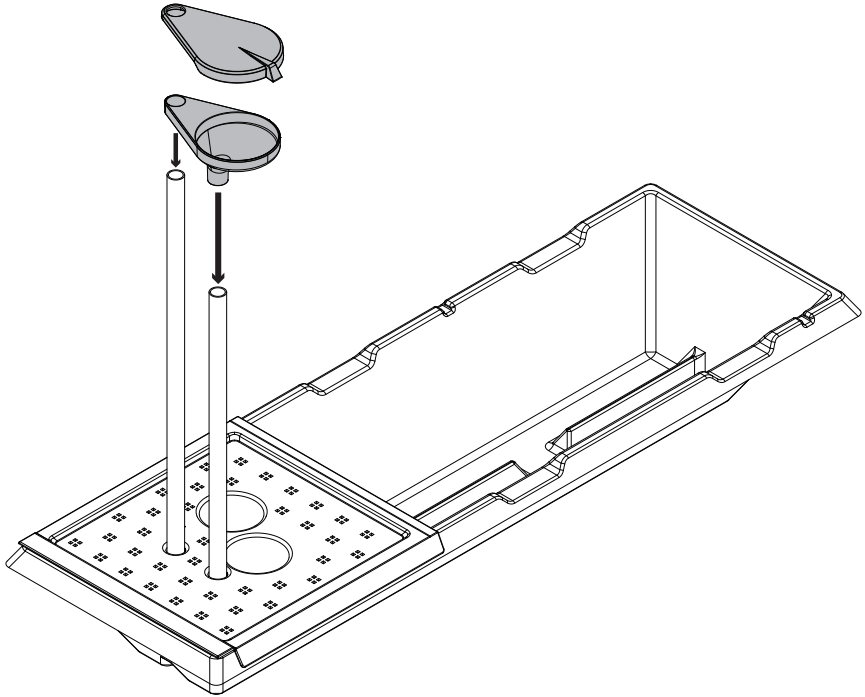

VegTrug Self Watering Kit - 1m Classic

Visit www.vegtrug.com to see what you can grow

VegTrug[®]
See what you can grow

A x 1

B x 3

C x 1

480mm / 18.9in

D x 1

375mm / 14.8in

E x 1

F x 1

G x 1

H x 1

I x 1

J x 1

K x 1

L x 2

1

2

3

4

5

6

7