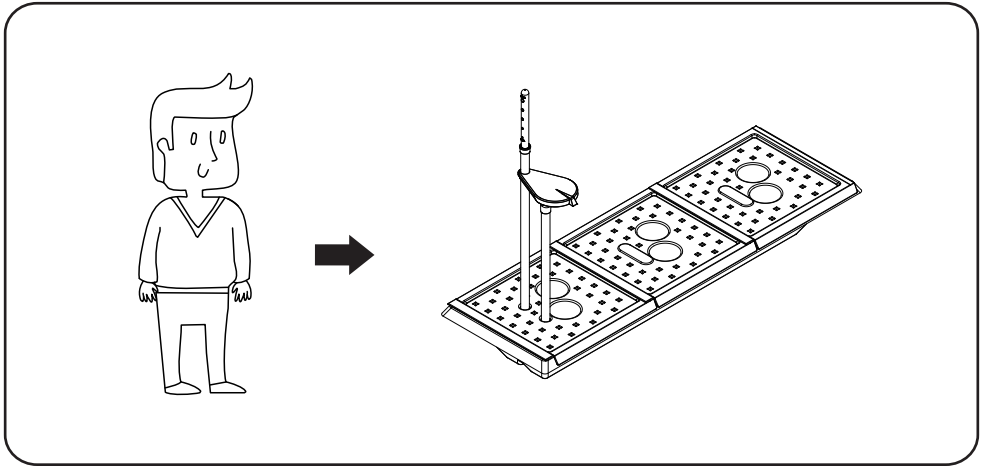

VegTrug Self Watering Kit - 1m Classic

Visit www.vegtrug.com to see what you can grow

VegTrug[®]
See what you can grow

A x 1

B x 3

C x 1

480mm / 18.9in

D x 1

375mm / 14.8in

E x 1

F x 1

G x 1

H x 1

I x 1

J x 1

K x 1