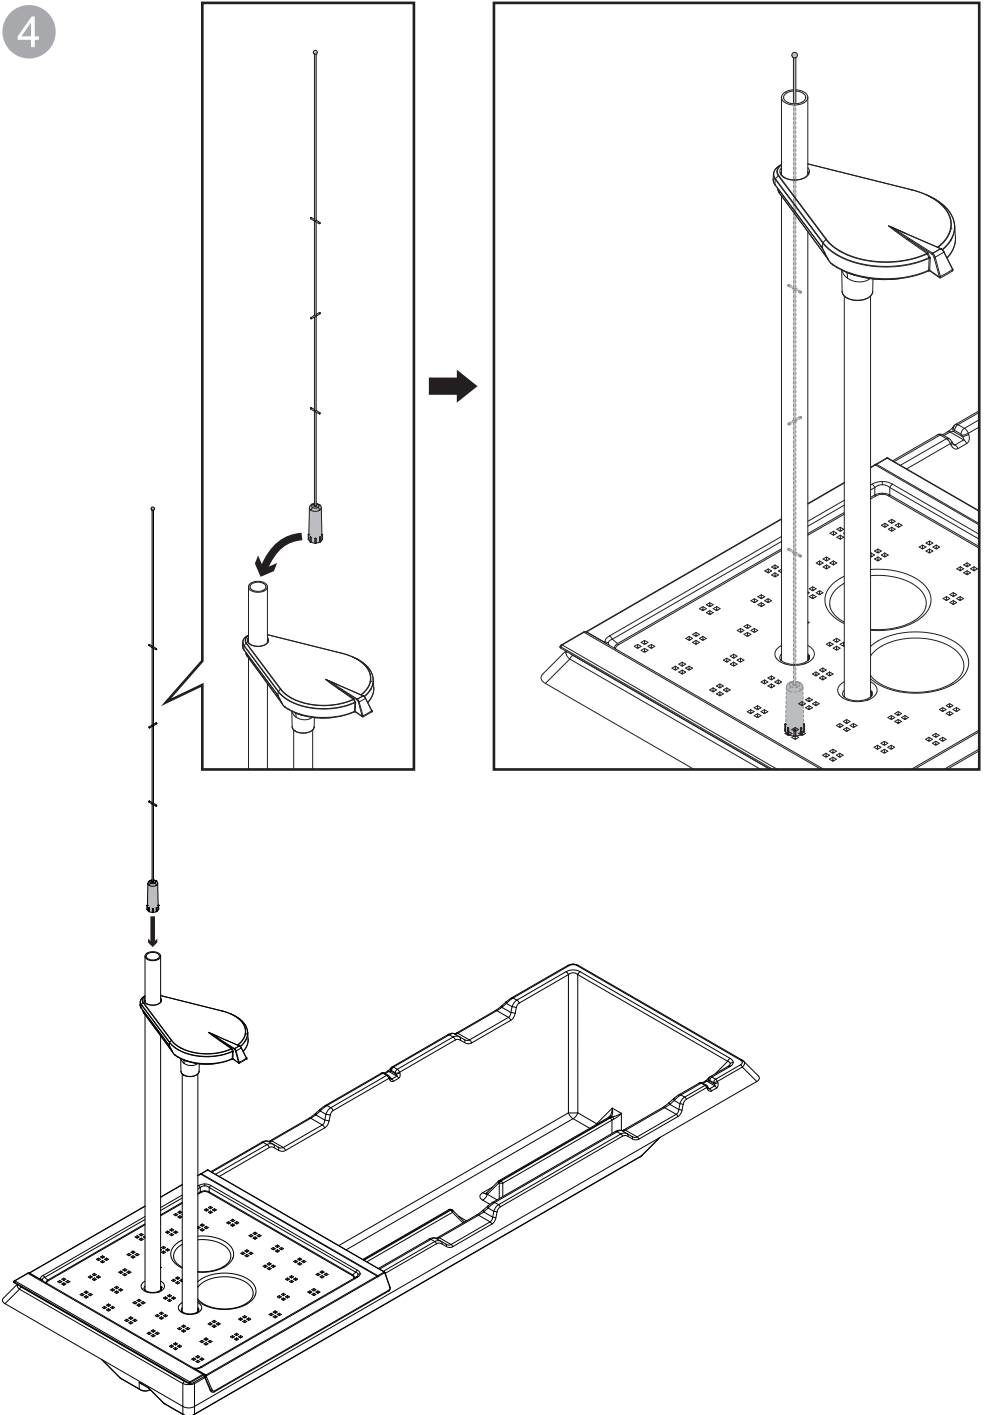

VegTrug Self Watering Kit - 1m Classic

Visit www.vegtrug.com to see what you can grow

VegTrug[®]
See what you can grow

A x 1

B x 3

C x 1

480mm / 18.9in

D x 1

375mm / 14.8in

E x 1

F x 1

G x 1

H x 1

I x 1

J x 1

K x 1

L x 2

1

2

3

4

5

6

7