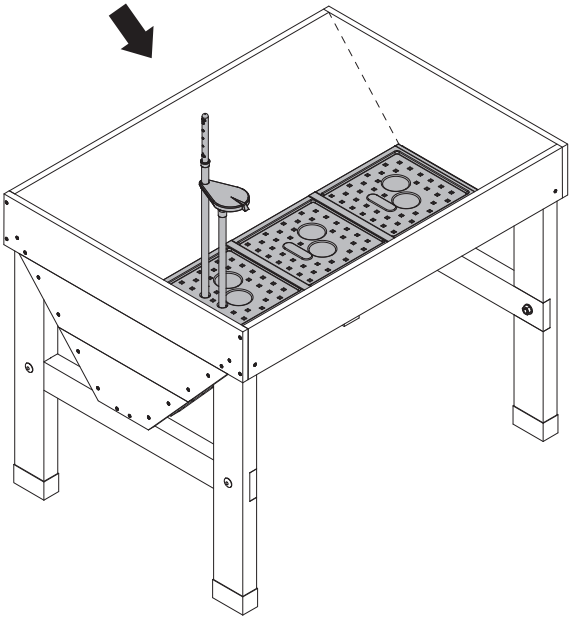

VegTrug Self Watering Kit - 1m Classic

Visit www.vegtrug.com to see what you can grow

VegTrug[®]
See what you can grow

A x 1

B x 3

C x 1

480mm / 18.9in

D x 1

375mm / 14.8in

E x 1

F x 1

G x 1

H x 1

I x 1

J x 1

K x 1

L x 2

1

2

3

4

5

6

7