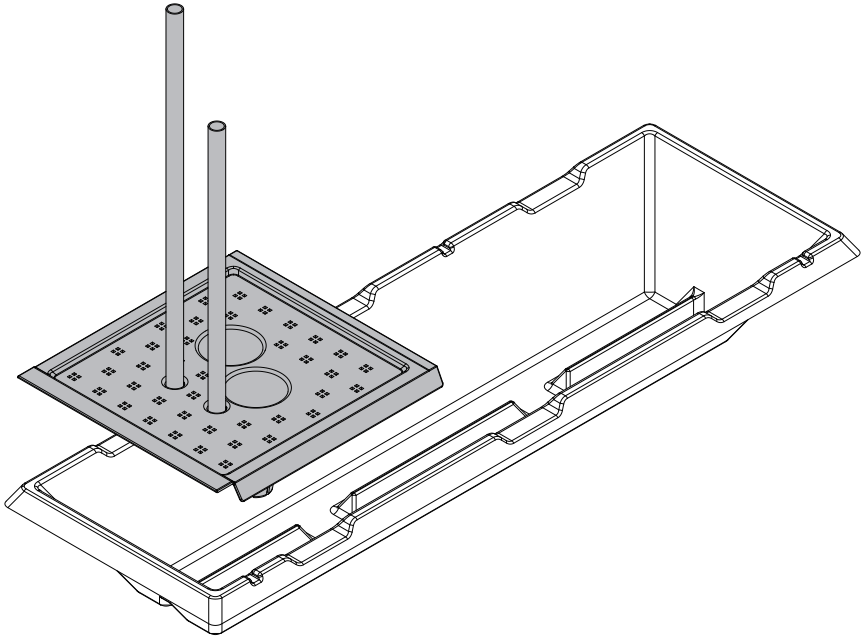

VegTrug Self Watering Kit - 1m Classic

Visit www.vegtrug.com to see what you can grow

VegTrug[®]
See what you can grow

A x 1

B x 3

C x 1

480mm / 18.9in

D x 1

375mm / 14.8in

E x 1

F x 1

G x 1

H x 1

I x 1

J x 1

K x 1

L x 2

1

2

3

4

5

6

7