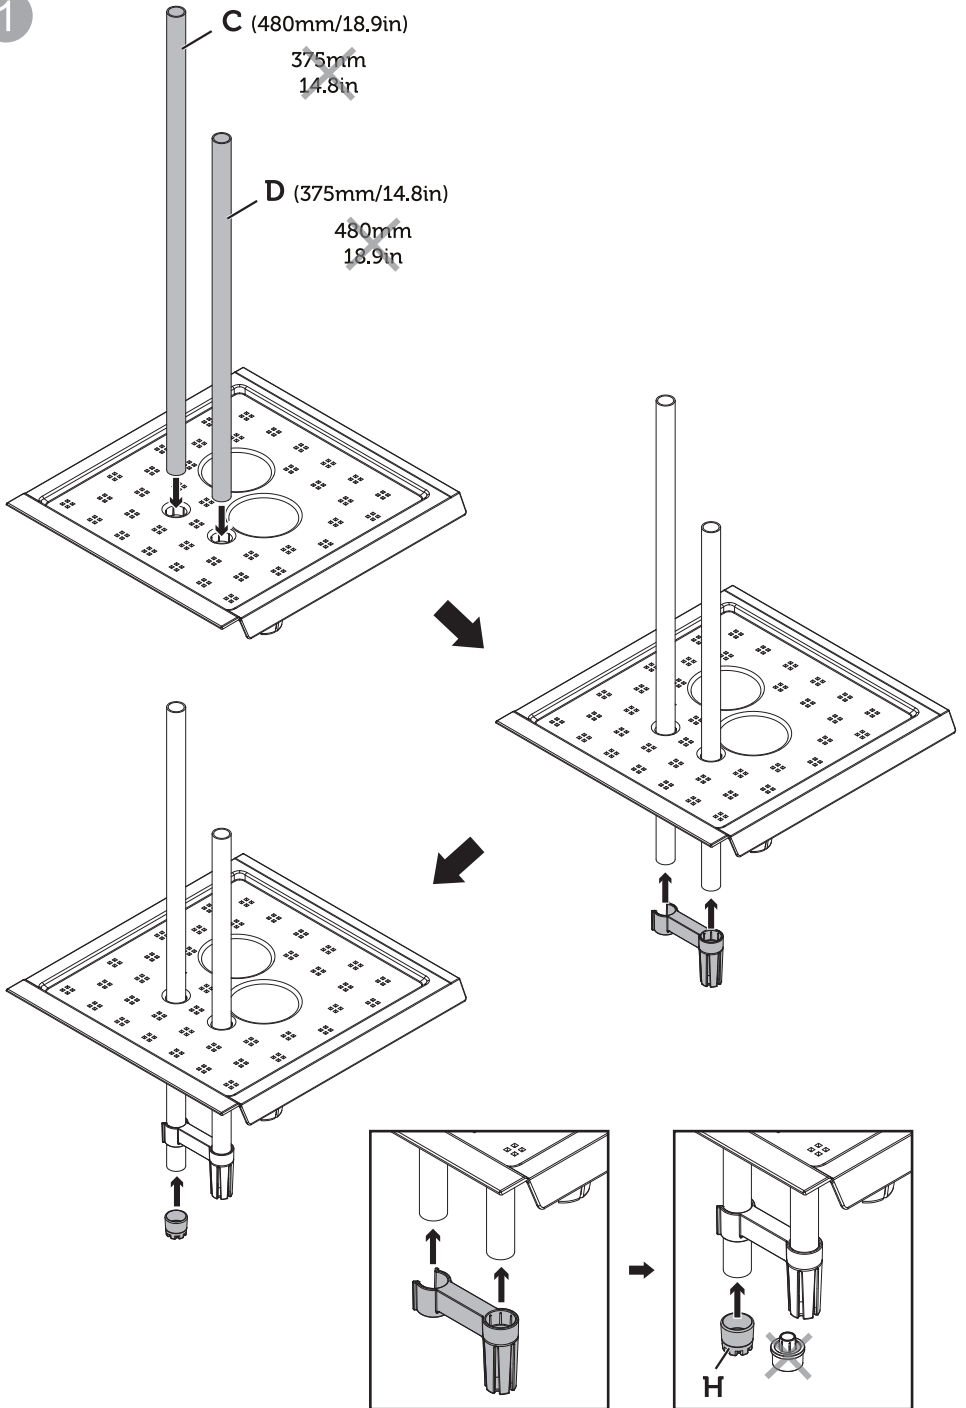

VegTrug Self Watering Kit - 1m Classic

Visit www.vegtrug.com to see what you can grow

VegTrug[®]
See what you can grow

A x 1

B x 3

C x 1

480mm / 18.9in

D x 1

375mm / 14.8in

E x 1

F x 1

G x 1

H x 1

I x 1

J x 1

K x 1

L x 2

1

2

3

4

5

6

7