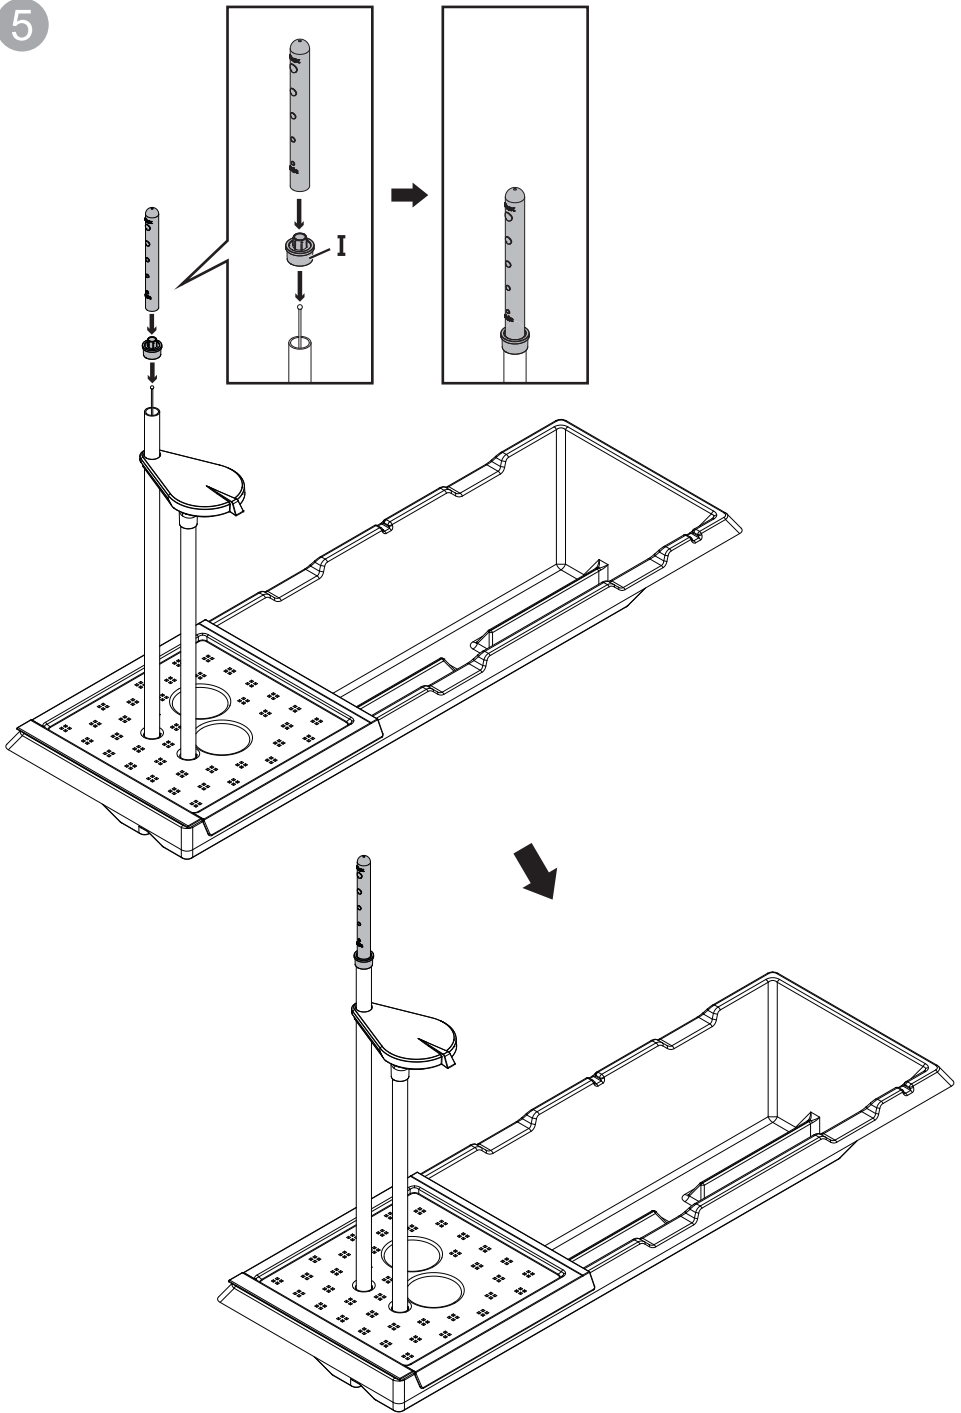

VegTrug Self Watering Kit - 1m Classic

Visit www.vegtrug.com to see what you can grow

VegTrug[®]
See what you can grow

A x 1

B x 3

C x 1

480mm / 18.9in

D x 1

375mm / 14.8in

E x 1

F x 1

G x 1

H x 1

I x 1

J x 1

K x 1

L x 2

1

2

3

4

5

6

7