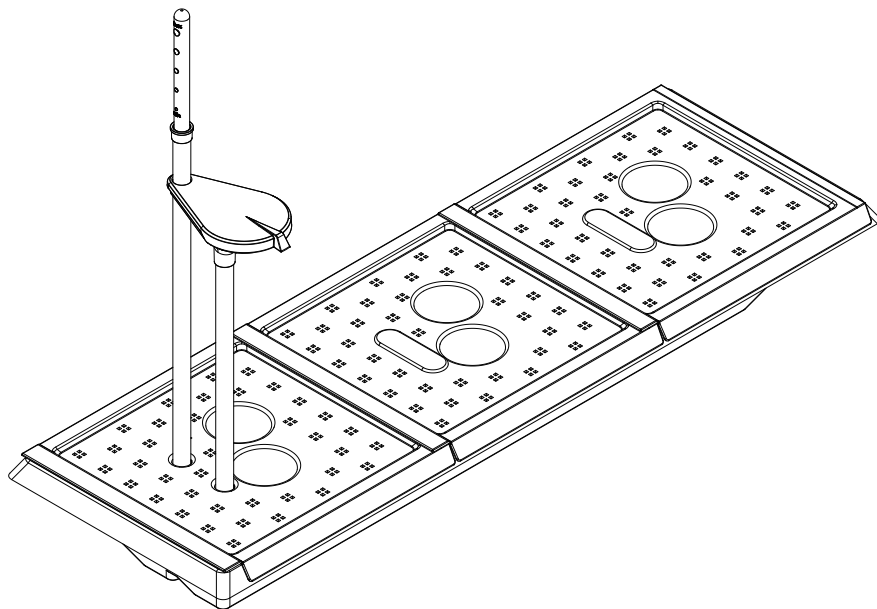

VegTrug Self Watering Kit - 1m Classic

Visit www.vegtrug.com to see what you can grow

VegTrug[®]
See what you can grow

A x 1

B x 3

C x 1

480mm / 18.9in

D x 1

375mm / 14.8in

E x 1

F x 1

G x 1

H x 1

I x 1

J x 1

K x 1