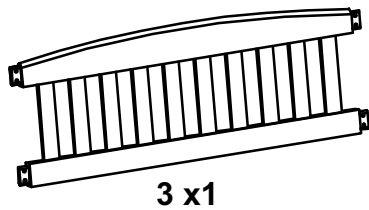

**TUSCAN HEAVY DUTY BENCH 150CM
ASSEMBLY INSTRUCTION**

TUSCBEN15

5 x2

LIST OF HARDWARE

NO.	HARDWARE	QTY.
6	Dowel wooden Ø8x40 	16
7	F-Screw 	08
8	Allen key 	01