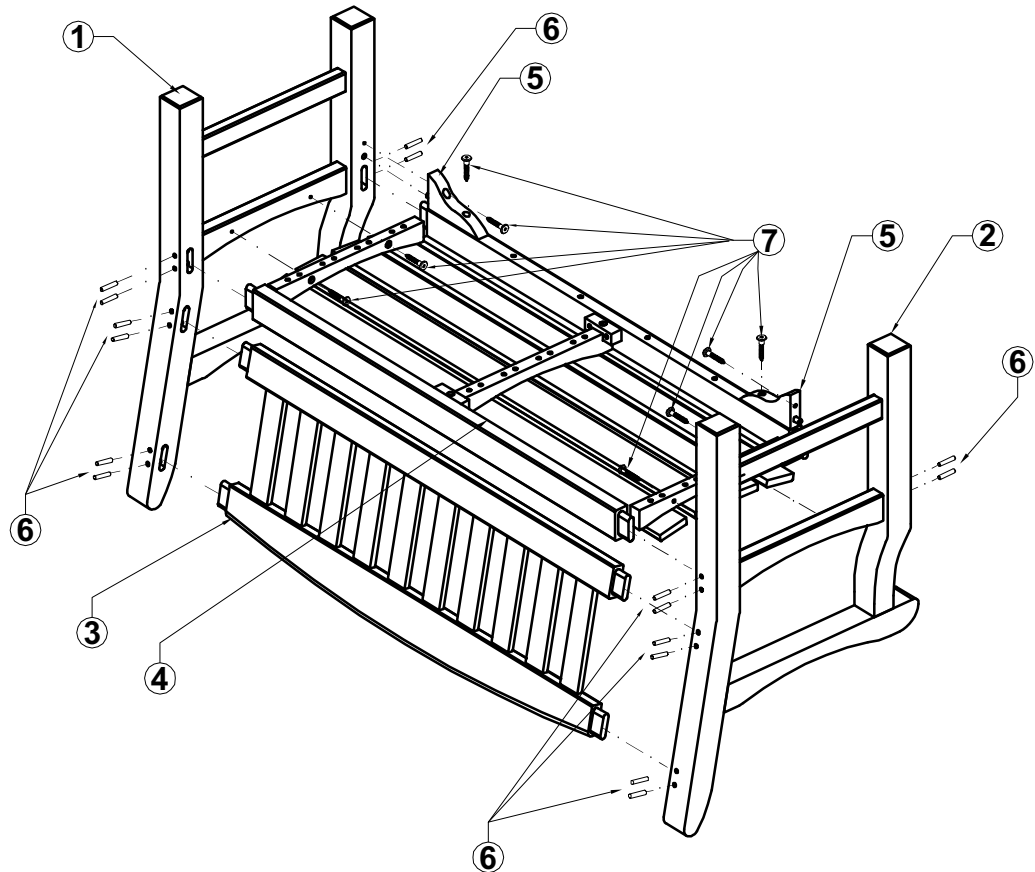

**TUSCAN HEAVY DUTY BENCH 150CM
ASSEMBLY INSTRUCTION**

TUSCBEN15

5 x2

LIST OF HARDWARE

NO.	HARDWARE	QTY.
6	Dowel wooden Ø8x40 	16
7	F-Screw 	08
8	Allen key 	01