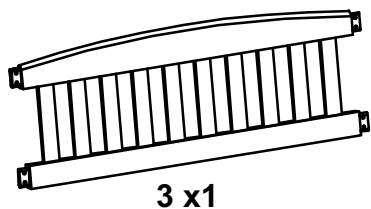

**TUSCAN HEAVY DUTY BENCH 120CM  
ASSEMBLY INSTRUCTION**

TUSCBEN12

**LIST OF HARDWARE**

NO.	HARDWARE	QTY.
6	Dowel wooden Ø8x40 	16
7	F-Screw 	08
8	Allen key 	01