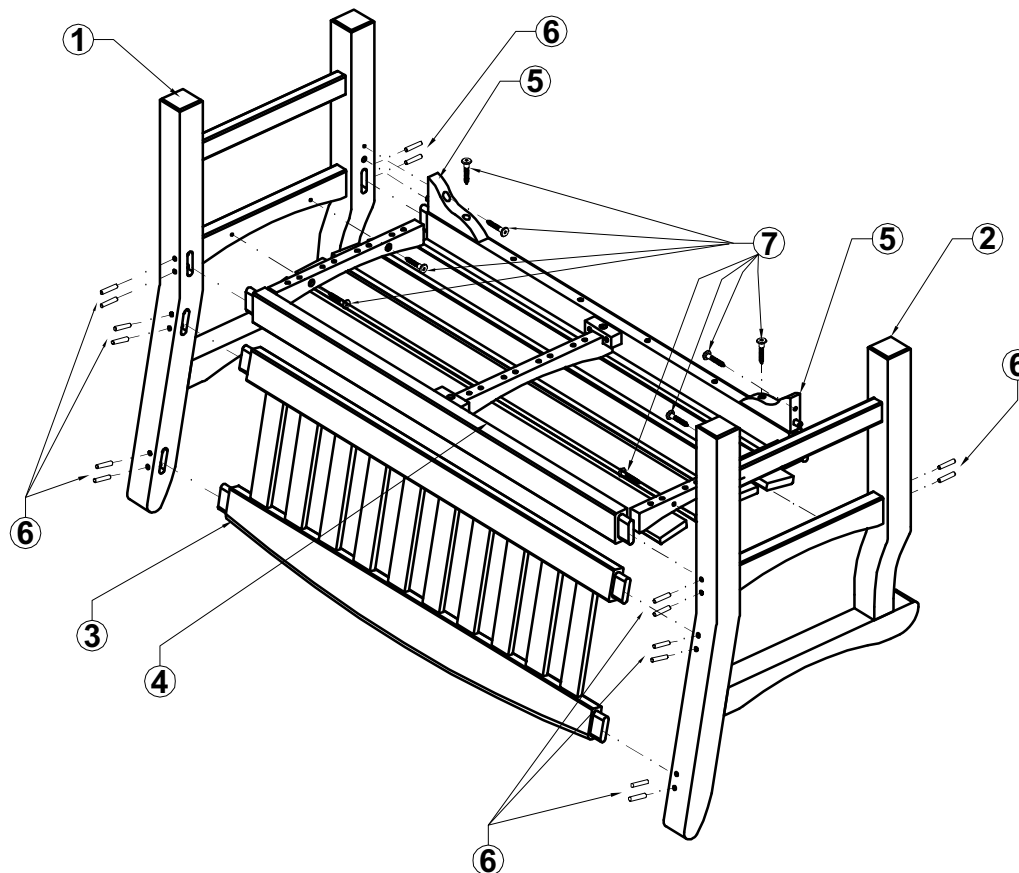

**TUSCAN HEAVY DUTY BENCH 120CM  
ASSEMBLY INSTRUCTION**

TUSCBEN12

**LIST OF HARDWARE**

NO.	HARDWARE	QTY.
6	Dowel wooden Ø8x40 	16
7	F-Screw 	08
8	Allen key 	01