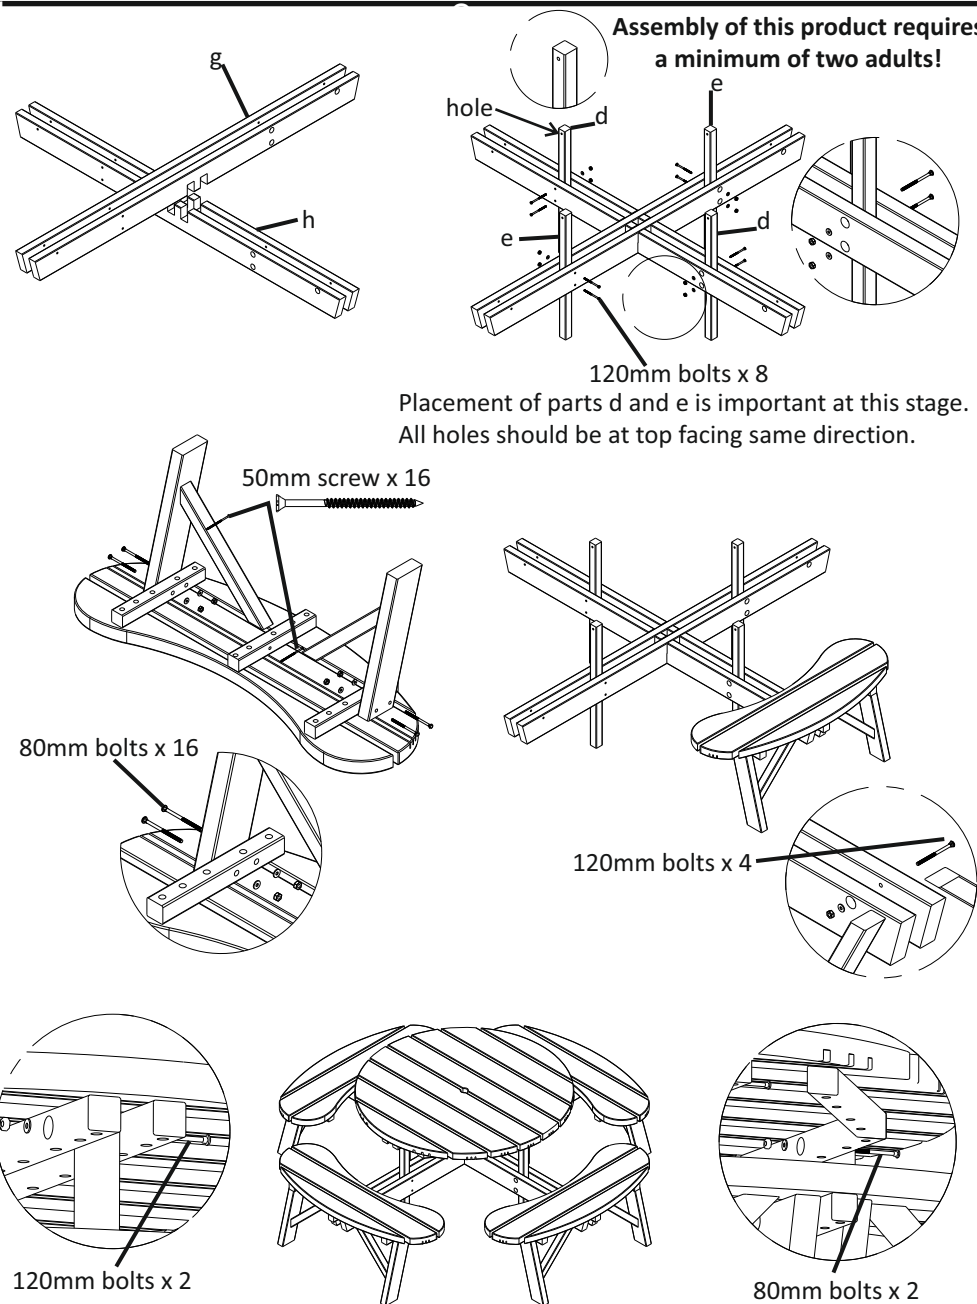

40400230PAII45PT qty 8

d

40400675PPT qty 2  
(3 x holes on same face)

e

40400675POPPT qty 2  
(2 x holes on same face)

f

90400438PAII75PT qty 8

g

115401980UPPT qty 2

h

115401980LPPT qty 2

Fixing Pack (CPT208FP)

40mm Screw Qty 16

80mm bolt x 18

120mm bolt x 14

Washer x 32

Nut x 32

Assembly of this product requires a minimum of two adults!

120mm bolts x 8

Placement of parts d and e is important at this stage. All holes should be at top facing same direction.

50mm screw x 16