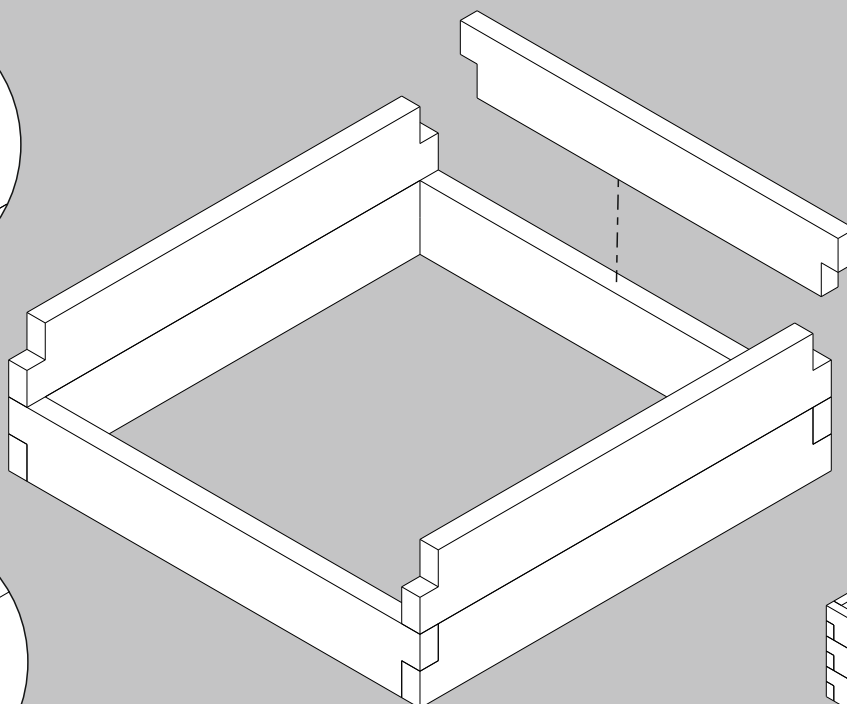

This article contains biocidal products to give protection against wood destroying insects & wood rotting fungi. Contents may vary.

May contain : Basic copper carbonate (Copper (II) carbonate – Copper (II) hydroxide (1:1), Cupric oxide, Copper hydroxide carbonate, oxyethyl, ammoniumpropionate, Copper HDO, Propiconazole, Tebuconazole, Boric acid, Benzalkonium chloride.

Wear gloves when handling freshly treated wood. Avoid breathing dust when cutting treated or untreated wood. Dispose of off-cuts responsibly – do not burn.