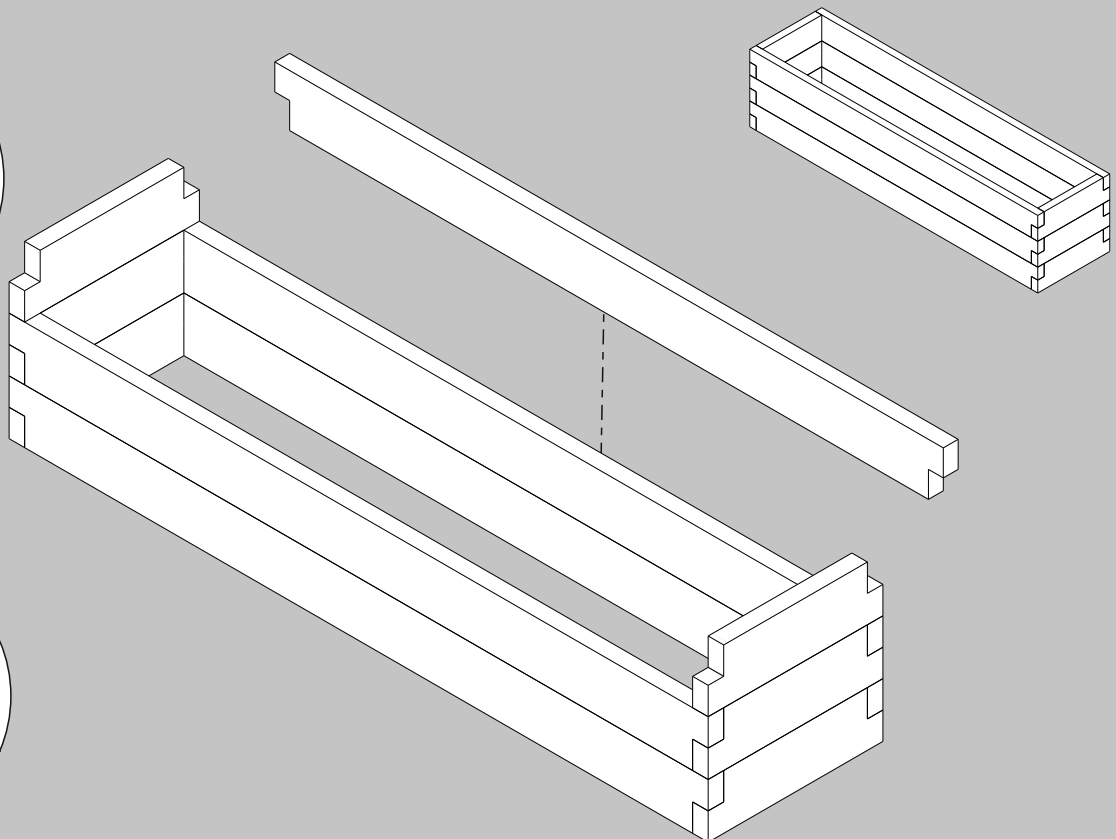

This article contains biocidal products to give protection against wood destroying insects & wood rotting fungi. Contents may vary.

May contain : Basic copper carbonate (Copper (II) carbonate – Copper (II) hydroxide (1:1), Cupric oxide, Copper hydroxide carbonate, oxyethyl, ammoniumpropionate, Copper HDO, Propiconazole, Tebuconazole, Boric acid, Benzalkonium chloride.

Wear gloves when handling freshly treated wood. Avoid breathing dust when cutting treated or untreated wood. Dispose of off-cuts responsibly – do not burn.