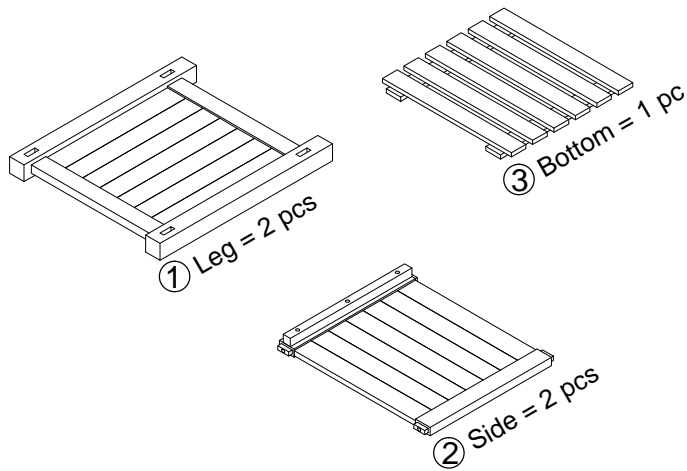

ALDERLEY SQUARE PLANTER
ASSEMBLY INSTRUCTION

ALDSQPL

Help Line (Normal Office Hours) 01829 261 121

This pack contains one Square planter

Sales@rowgar.co.uk

STEP 1

STEP 2

STEP 3