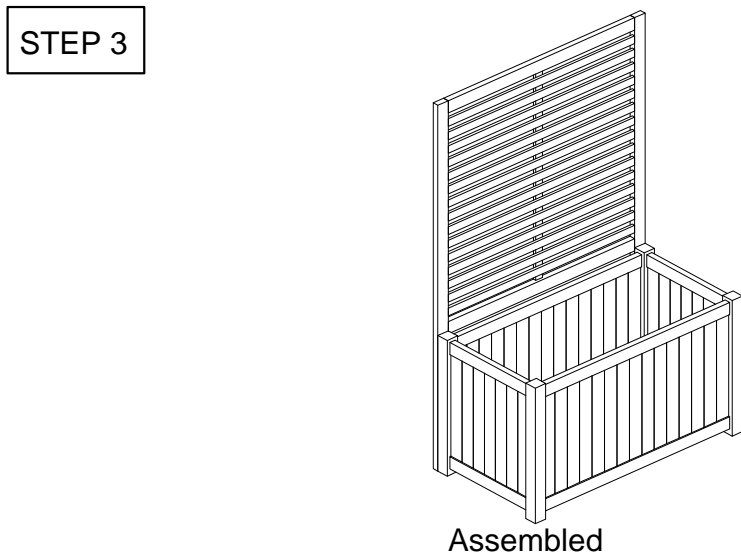

**ALDERLEY PLANTER WITH LATTICE
ASSEMBLY INSTRUCTION**

ALDPLWL

Help Line (Normal Office Hours) 01829 261 121

This pack contains one Planter With Lattice

Sales@rowgar.co.uk

- ⑥ Plastic Plugs = 4 pcs
- ⑦ Wood Plugs = 8 pcs
- ⑧ Screw 6x50 = 4 pcs
- ⑨ Screw 6x70 = 8 pcs
- ⑩ Allen key 4mm = 1 pc