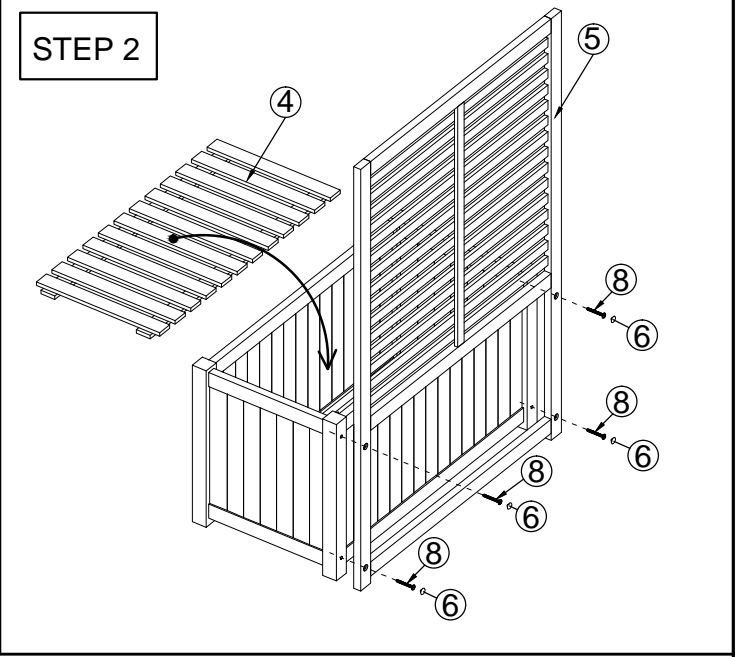

**ALDERLEY PLANTER WITH LATTICE
ASSEMBLY INSTRUCTION**

ALDPLWL

Help Line (Normal Office Hours) 01829 261 121

This pack contains one Planter With Lattice

Sales@rowgar.co.uk

- ⑥ Plastic Plugs = 4 pcs
- ⑦ Wood Plugs = 8 pcs
- ⑧ Screw 6x50 = 4 pcs
- ⑨ Screw 6x70 = 8 pcs
- ⑩ Allen key 4mm = 1 pc