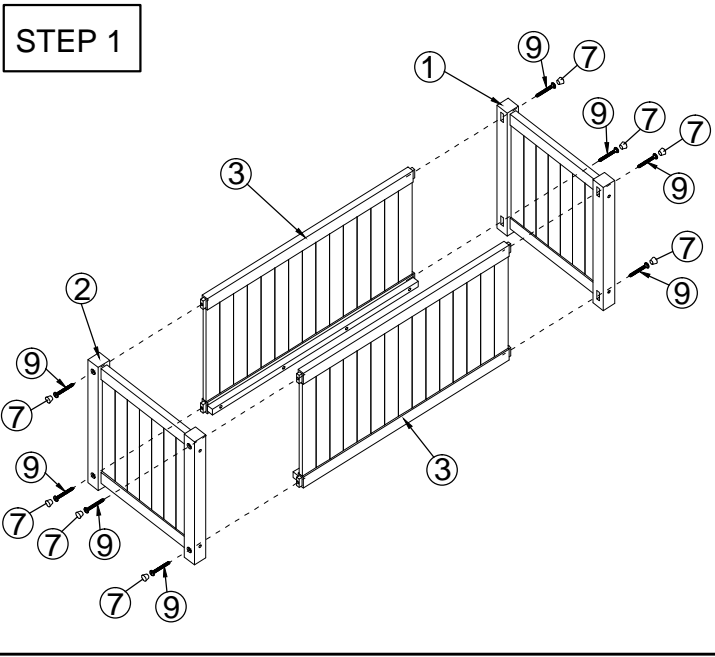

**ALDERLEY PLANTER WITH LATTICE
ASSEMBLY INSTRUCTION**

ALDPLWL

Help Line (Normal Office Hours) 01829 261 121

This pack contains one Planter With Lattice

Sales@rowgar.co.uk

- ⑥ Plastic Plugs = 4 pcs
- ⑦ Wood Plugs = 8 pcs
- ⑧ Screw 6x50 = 4 pcs
- ⑨ Screw 6x70 = 8 pcs
- ⑩ Allen key 4mm = 1 pc