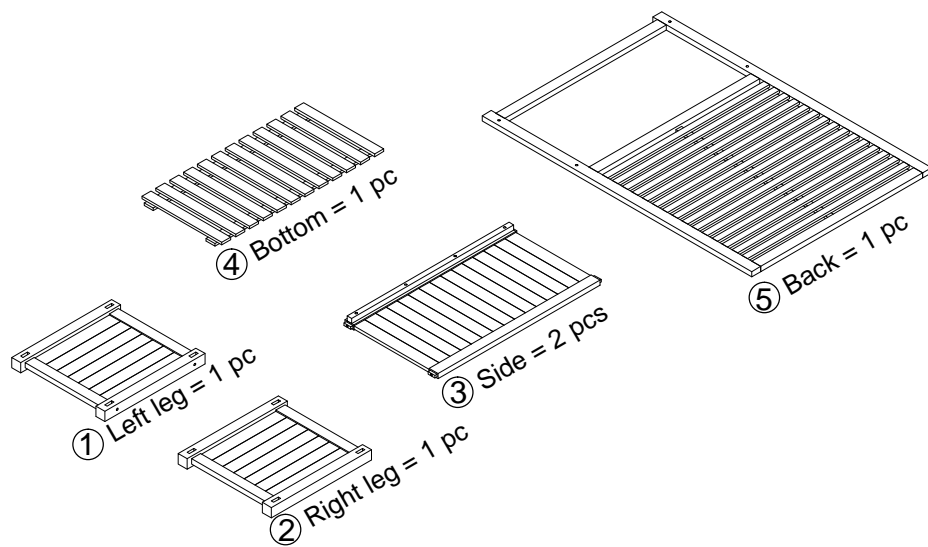

**ALDERLEY PLANTER WITH LATTICE
ASSEMBLY INSTRUCTION**

ALDPLWL

Help Line (Normal Office Hours) 01829 261 121

This pack contains one Planter With Lattice

Sales@rowgar.co.uk

- ⑥ Plastic Plugs = 4 pcs
- ⑦ Wood Plugs = 8 pcs
- ⑧ Screw 6x50 = 4 pcs
- ⑨ Screw 6x70 = 8 pcs
- ⑩ Allen key 4mm = 1 pc