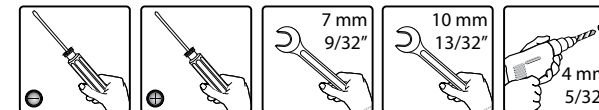

AUTO LOUVER WINDOW OPENER

Check which of below options is compatible with your window & proceed accordingly

Note: Use only the parts registered in the relevant content list, some parts may be surplus.

Compatible with Palram greenhouses;
Harmony, Hybrid, Mythos, Glory, Octave, Balance, Essence & Rion