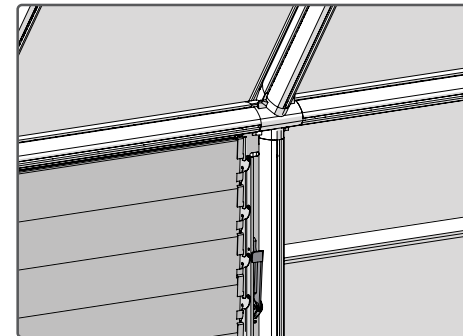

AUTO LOUVER WINDOW OPENER

Check which of below options is compatible with your window & proceed accordingly

Note: Use only the parts registered in the relevant content list, some parts may be surplus.

Compatible with Palram greenhouses;
Harmony, Hybrid, Mythos, Glory, Octave, Balance, Essence & Rion