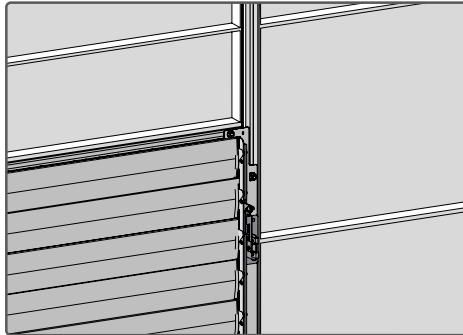

AUTO LOUVER WINDOW OPENER

Check which of below options is compatible with your window & proceed accordingly

Note: Use only the parts registered in the relevant content list, some parts may be surplus.

Compatible with Palram greenhouses;
Harmony, Hybrid, Mythos, Glory, Octave, Balance, Essence & Rion