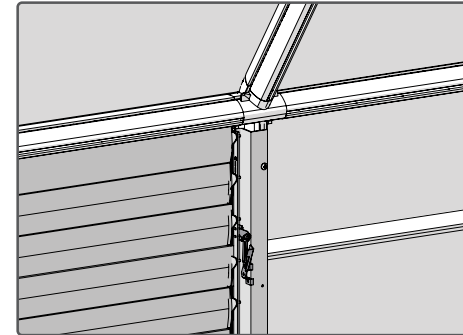

For Rion Louver Window

For Rion Louver Window V2