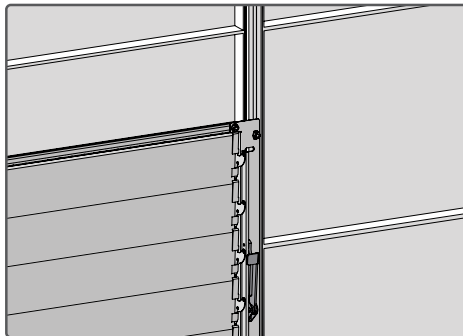

AUTO LOUVER WINDOW OPENER

Check which of below options is compatible with your window & proceed accordingly

Note: Use only the parts registered in the relevant content list, some parts may be surplus.

Compatible with Palram greenhouses;
Harmony, Hybrid, Mythos, Glory, Octave, Balance, Essence & Rion