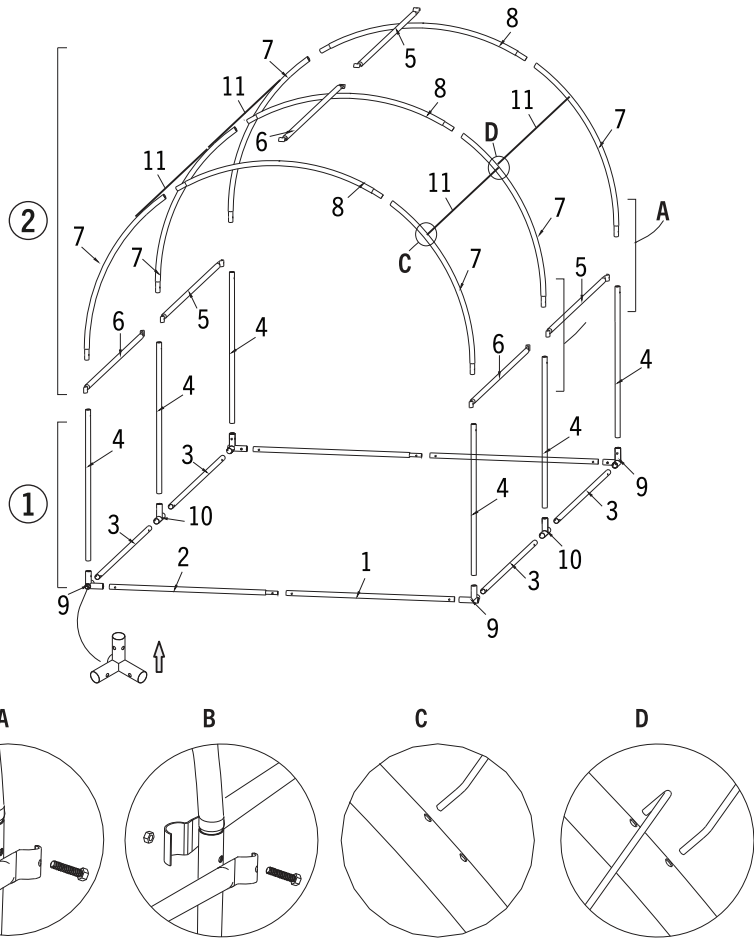

Grow it

PREMIUM POLY TUNNEL

Number	Picture	Quantity
1		2
2		2
3		4
4		6
5		3
6		3
7		6
8		3
9		4
10		2
11		4
12		9
13		4
14		1

08788

Grow It is a registered trademark of Westland Horticulture Ltd.
 Westland Horticulture Limited, 14 Granville Industrial Estate, Granville Road,
 Dungannon, Co Tyrone, BT70 1NJ Tel: +44 (0) 1480 443 789