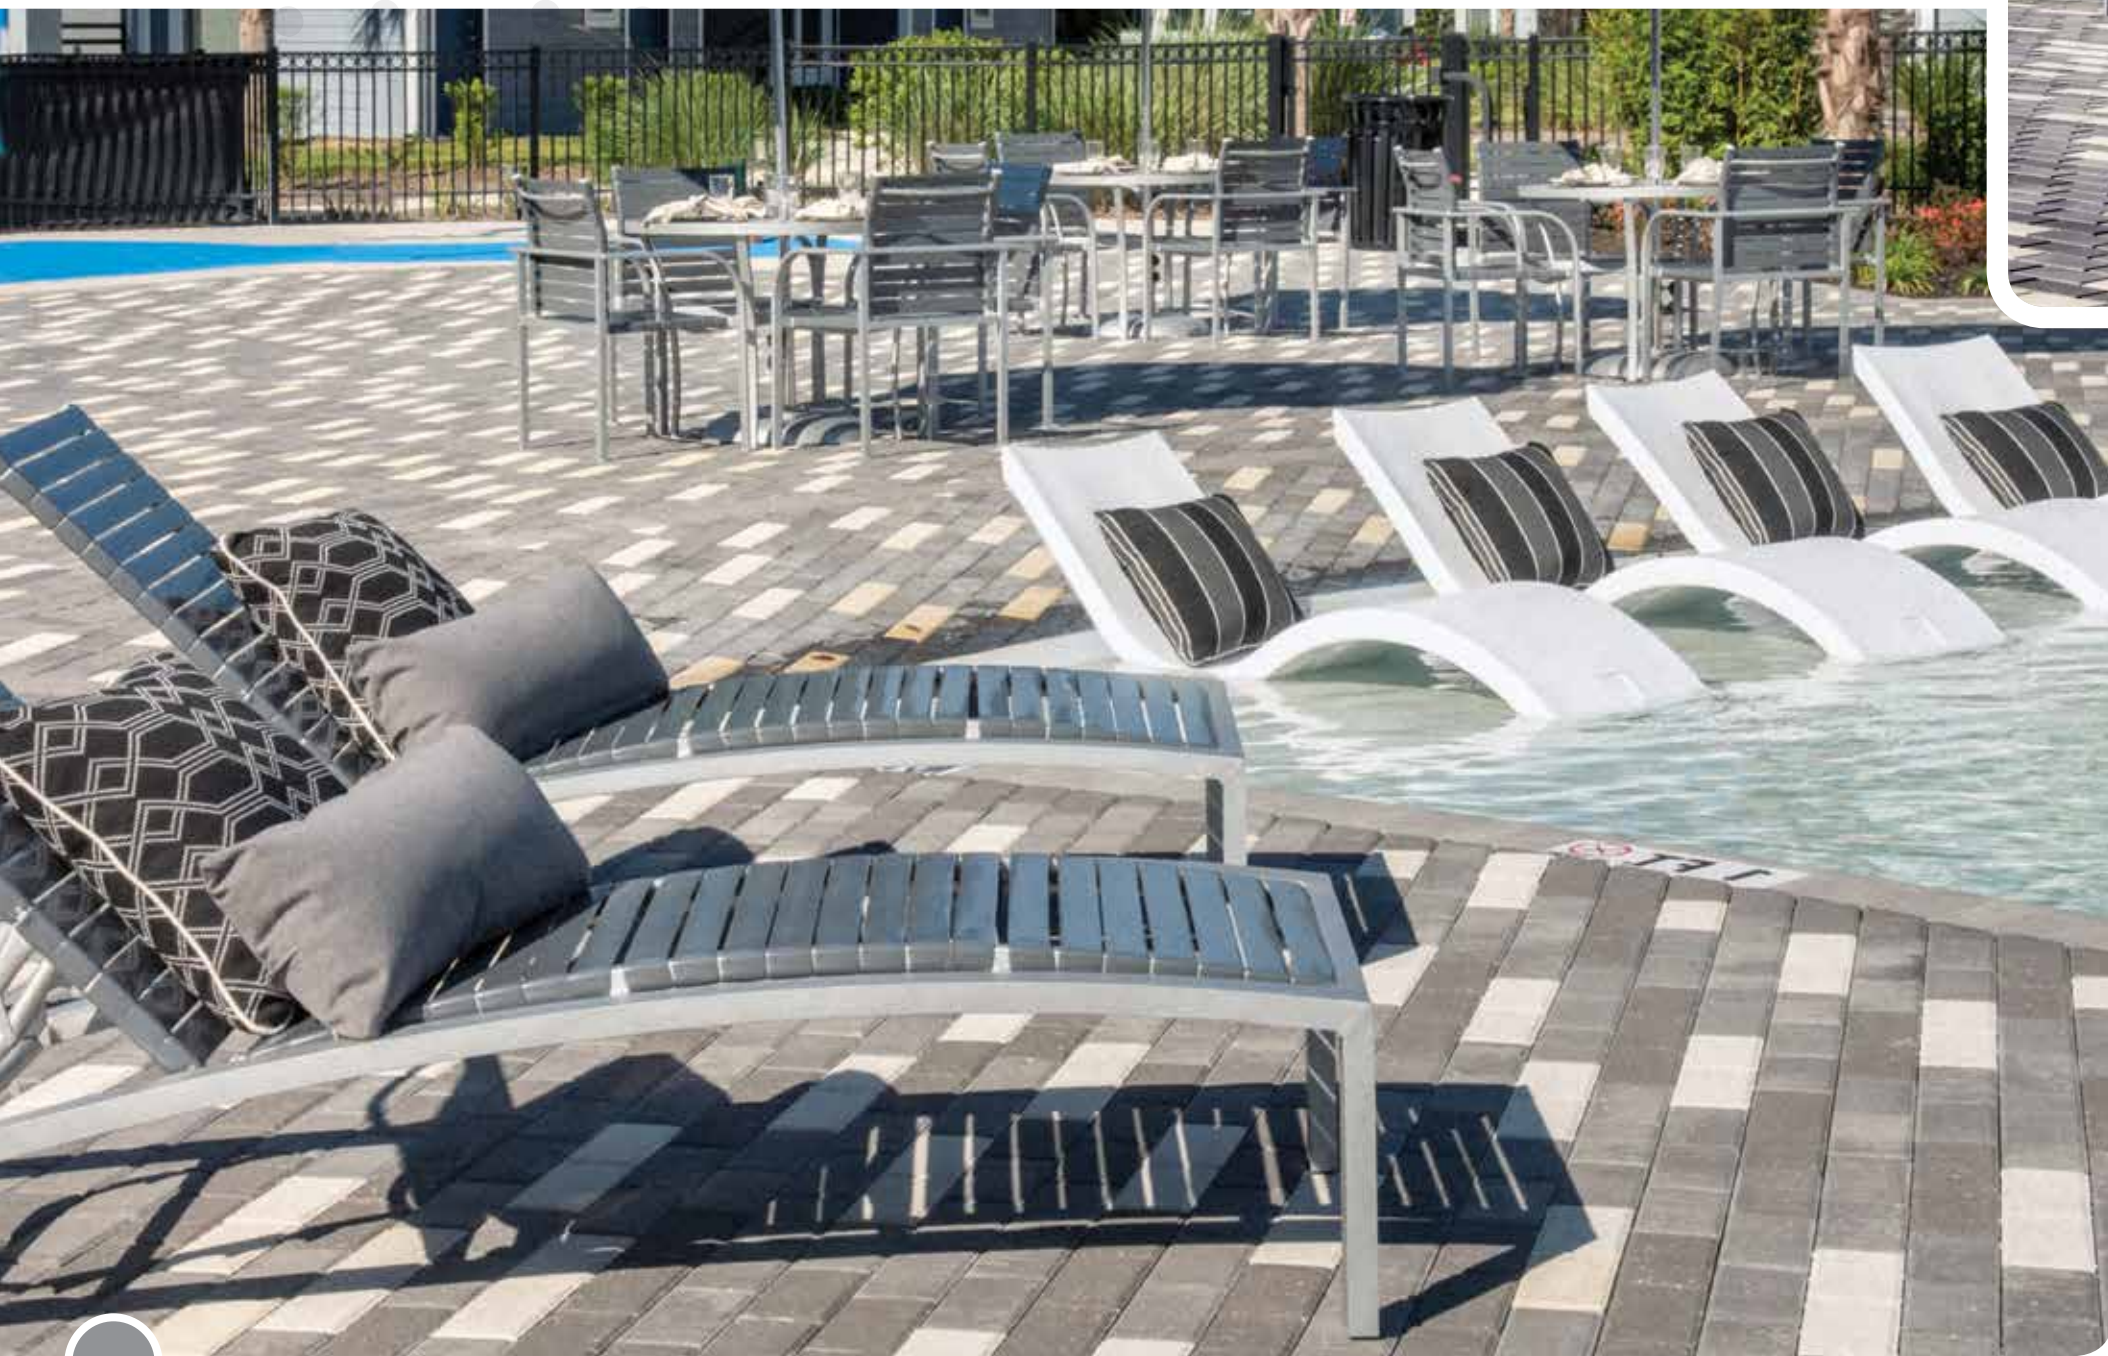

71301SL (Relaxed Sling)
71301SL-P (Padded Sling)
Relaxed Sling Beach Chair

71401SL (Relaxed Sling)
71401SL-P (Padded Sling)
Relaxed Sling Bar Stool

Frame: Textured Silver

Sling: Frozen Brown

curv

71203
Vinyl Chaise