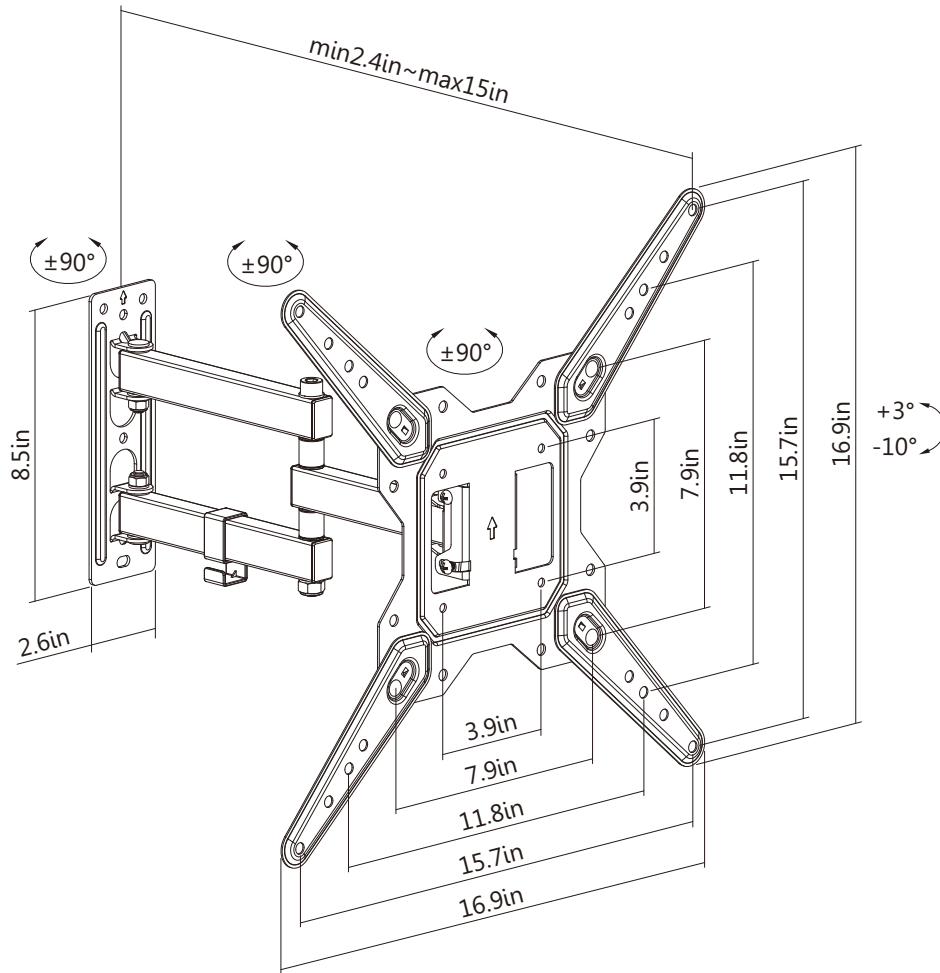

## 100X100 - 400X400 VESA Range

(100x200 VESA compatible with 43" SONY® TVs)

100x100  
200x100  
**100x200**  
200x200

300x300  
400x400

400x200  
300x200

400x300

## Economical Full-Motion TV Wall Mount

Item No.	SB-E2355ART
Screen Size	23"-55"
Max. VESA	400x400
Weight Capacity	30kg/66lbs
Strength Tested	3 Times Approved
Profile	60-382mm (2.4"-15")
Tilt Range	$+3^\circ$ -- $-10^\circ$
Swivel Range	$+90^\circ$ -- $-90^\circ$