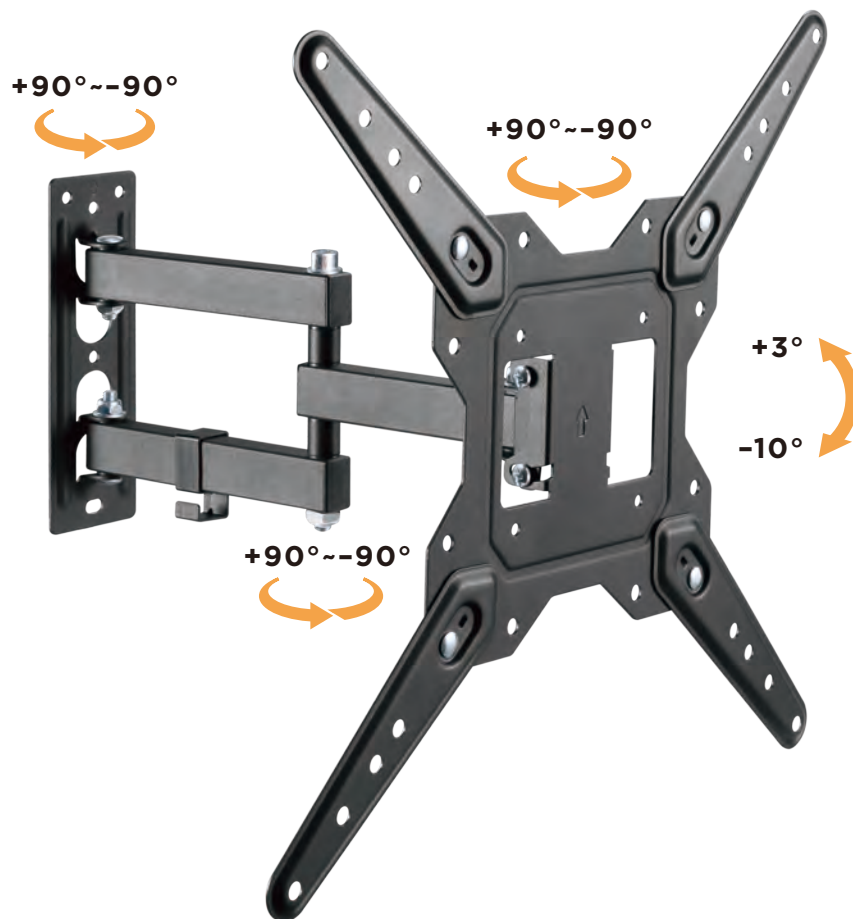

SB-E2355ART

Economical  
**Full-Motion TV Wall Mount**

**SB-E2355ART**

# Economical Full-Motion TV Wall Mount

- **Tilt and Swivel**

ensure the TV is perfectly positioned for any seat in the house

- **Extend or Retract Easily**

for comfortable viewing distance

- **Adjustable Adaptor Arms**

extend to fit various screen sizes

- **Cable Management**

for a clean appearance

## Economical Full-Motion TV Wall Mount

Item No.	SB-E2355ART
Screen Size	23"-55"
Max. VESA	400x400
Weight Capacity	30kg/66lbs
Strength Tested	3 Times Approved
Profile	60-382mm (2.4"-15")
Tilt Range	$+3^\circ$ -- $-10^\circ$
Swivel Range	$+90^\circ$ -- $-90^\circ$