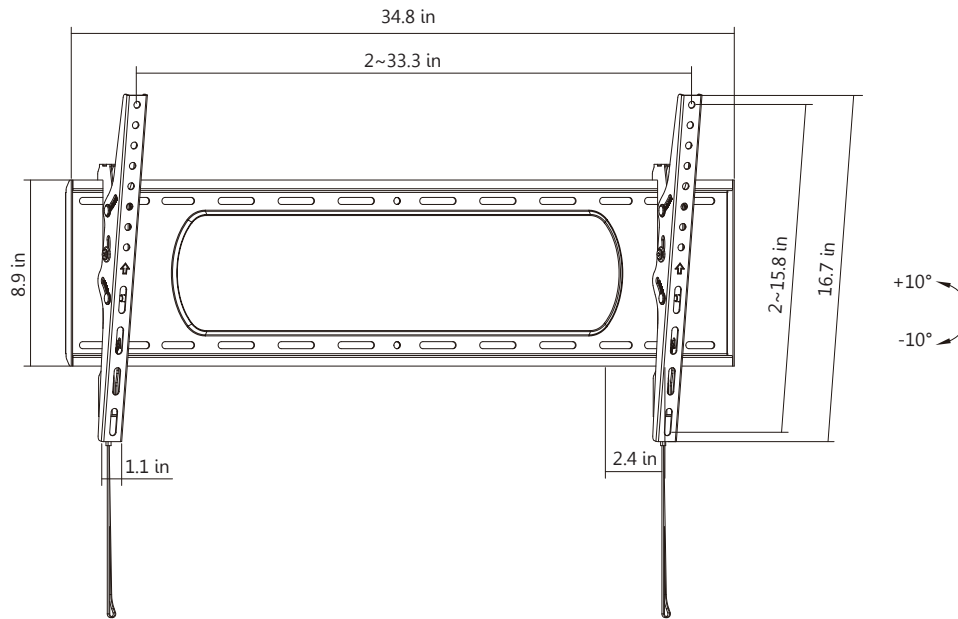

SB-60100WMT-XL2

Heavy-Duty TV Wall Mount

firmly hold up to 100" TVs

Sturdier Design
resists lateral loading

Toolless Tilting
+10° ~ -10°

187lbs

Weight Capacity is 187lbs,
4 times strength tested

Quick-Release Spring Lock
easy installation only takes seconds

SB-60100WMT-XL2 Heavy-Duty TV Wall Mount

SB-60100WMT-XL2

Colors:

Item No.	SB-60100WMT-XL2
Fit Screen Size	60"-100"
Weight Capacity	85kg/187lbs
Strength Tested	4 Times Approved
Max. VESA	800x400
Profile	60mm (2.4")
Tilt Range	+10° ~ -10°