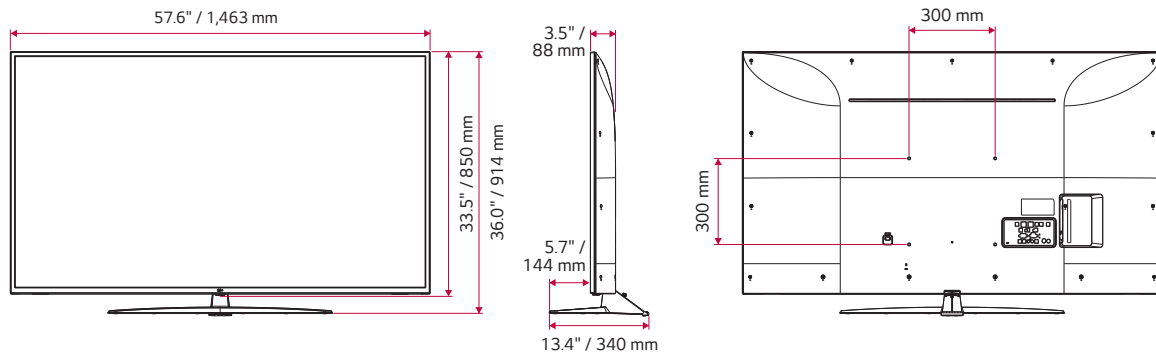

Commercial Lite Guestroom UHD TV

UT340H SERIES

DIMENSIONS

65"