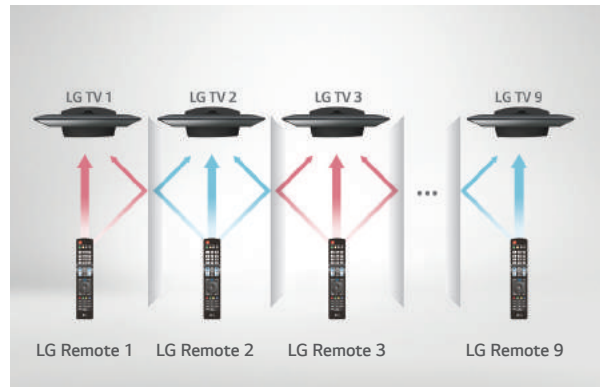

IR Pass Through and Control

Control this model TV with an LG Commercial set top box to create a system* that can provide Pro:Centric Smart features, as well as support decryption of Pro:Idiom encrypted RF or IP delivered content.

* A system is comprised of 1 LG Commercial Lite display and 1 LG Commercial set top box.

Public Display Mode

From channel selection to volume level, you can control the TV settings in your hotel's common areas. Public Display Mode also enables restoration of your hotel's default settings on the TVs when required.

Multi-code IR

Multi-code IR* function eliminates any remote control signal interference between TVs in rooms with multiple TVs installed.

* Requires optional multi-code IR remote.

Commercial Lite Guestroom UHD TV