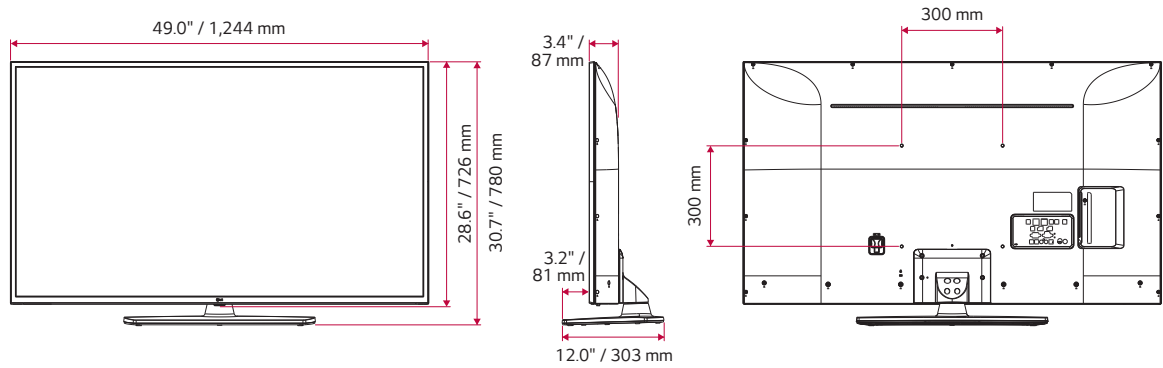

Commercial Lite Guestroom UHD TV

UT340H SERIES

DIMENSIONS

65"

55"