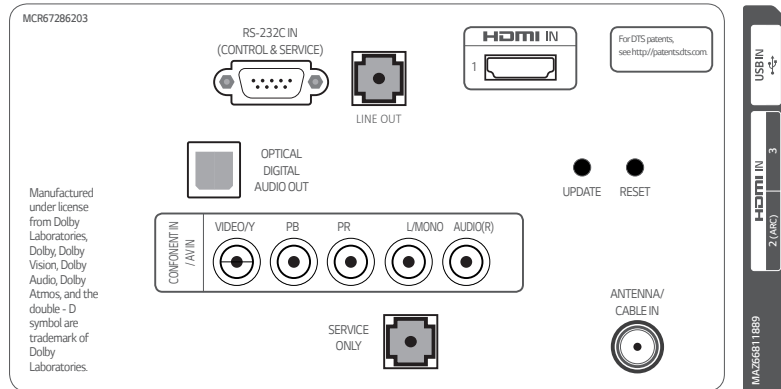

Commercial Lite Guestroom UHD TV

UT340H SERIES

SPECIFICATIONS

		65UT340H9UB	55UT340H9UA	50UT340H9UA
POWER	Power Supply	120 V, 50 / 60 Hz	120 V, 50 / 60 Hz	120 V, 50 / 60 Hz
	Max Power Consumption (W)	211	172	157
	Typical Power Consumption (W)	181	140	129
	Standby Power Consumption (W)	Less than 0.5	Less than 0.5	Less than 0.5
ACCESSORIES	Remote Control	Yes	Yes	Yes
	Chromecast Anti-theft Cover	Yes (Optional)	Yes (Optional)	Yes (Optional)
	Power Cord	1.8 m, Right Angle	1.8 m, Right Angle	1.8 m, Right Angle
WARRANTY & OTHER	Standards	UL	UL	UL
	EMC Certification	FCC	FCC	FCC
	Warranty	Two-Year Limited Warranty	Two-Year Limited Warranty	Two-Year Limited Warranty
	UPC	7 19192 63093 2	7 19192 63094 9	1 95174 01089 1

CONNECTIVITY

65" / 55" / 50"

Design and specifications are subject to change without notice. Please contact your LG sales team to verify before ordering.