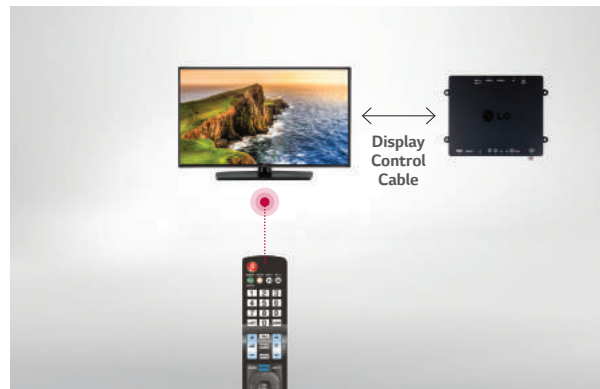

IR Pass Through and Control

Control this model TV with an LG Commercial set top box to create a system* that can provide Pro:Centric Smart features, as well as support decryption of Pro:Idiom encrypted RF or IP delivered content.