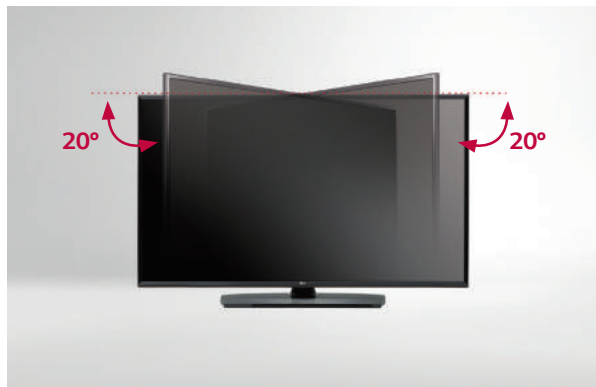

Commercial Swivel Stand

The UT340H Series commercial grade stand swivels to allow guests to view the TV from virtually any angle and can easily be fastened to a tabletop for security purposes.*

* 55" and 49" models only.

Welcome Screen

Display a warm greeting message with your hotel name and logo on the TV when it is turned on. The welcome screen provides an inviting, personalized experience for your guests.