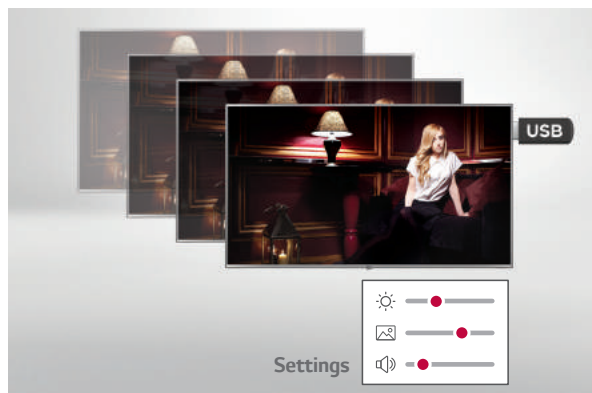

Commercial Lite Guestroom UHD TV

UT340H SERIES

HOSPITALITY FEATURES

USB Data Cloning

For fast and easy configuration of multiple TVs, create a Master TV Setup on one TV and then export the setup "clone" file to a USB memory device. Use the USB device to easily import the setup to other TVs of the same model.