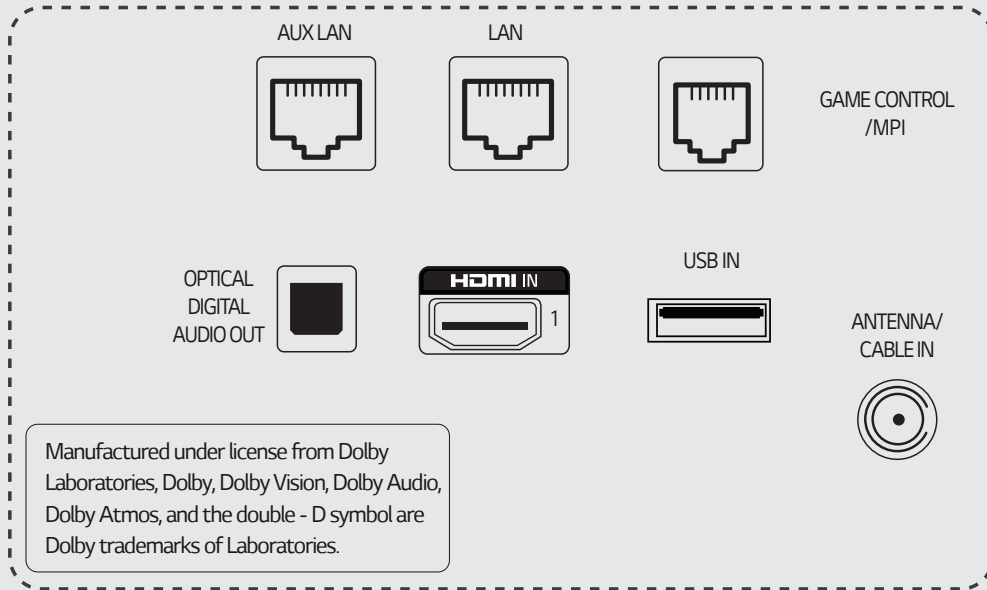

CONNECTIVITY

75" / 65" / 55" / 50"

REAR