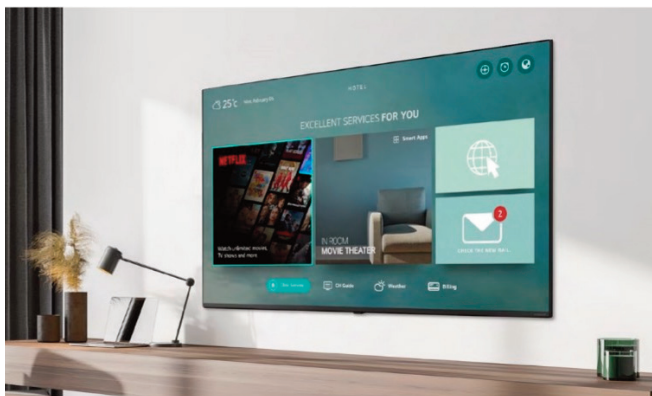

Easy Access to Netflix Application with Pro:Centric Direct

Hotel guests can enjoy their favorite Netflix shows thanks to the Netflix Application service supported within Pro:Centric Direct. Guest Netflix subscription is required, or sign-up to a free trial. Must be installed by approved LG SI Partner.

- webOS 5.0 only
- Property Management System required
- Usage statistics reporting required