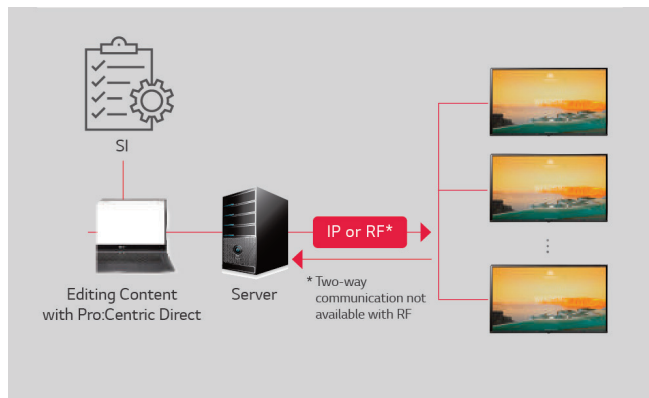

Design	Stand Type	1 Pole Stand (75"/65" : Fixed, 55"/50" : Swivel)
Display	Inch	75" / 65" / 55" / 50"
	Resolutions	3840 × 2160 (UHD)
Solution		Pro:Centric (Smart, Direct, V), Quick Menu

Pro:Idiom®

DRM (Digital Rights Management) technology unlocks access to premium content to help assure rapid and broad deployment of HDTV and other high-value digital content.

Pro:Centric Direct

Pro:Centric Direct is a hotel content management system that provides simple editing tools and various solutions such as one-click service and IP network-based remote management. Hoteliers can easily edit the user interface, provide customized service and manage all property's TVs efficiently.

* Actual UI may differ from what is shown here.
When PCS400R and PCD 2.0 are in use, the PCD feature works even in RF infrastructure.

Easy Access to Netflix Application with Pro:Centric Direct

Hotel guests can enjoy their favorite Netflix shows thanks to the Netflix Application service supported within Pro:Centric Direct. Guest Netflix subscription is required, or sign-up to a free trial. Must be installed by approved LG SI Partner.

- * webOS 5.0 only
- * Property Management System required
- * Usage statistics reporting required

Elegant Slim Design

The UR770H series features a slim bezel that is designed to blend into any interior to enhance the décor of the environment in which it's installed to deliver an immersive viewing experience.