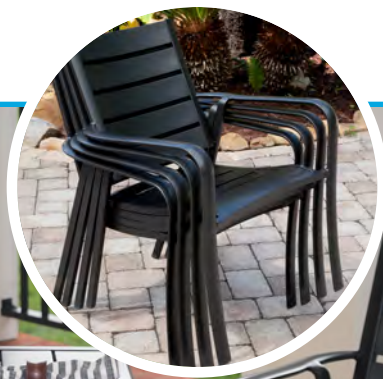

Fairhill

ALUMINUM

Fairhill Aluminum Slat High-Top Chair

49.52" H x 25.19" L x 24.80" W

Seat: 19.17" H   Weight: 22.59 lb
Arm: 38.97" H   Nesting Quantity: N/A

FAIRSLDNBRCHR-1GM
FAIRSLDNBRCHR-4GM *Set of 4

Fairhill Square Slat-Top Table

28.85" H x 37.91" L x 37.91" W
Weight: 36.37 lb

CAPEDNTBLSL38-1GM

Fairhill Square Slat High-Top Table

41.85" H x 37.87" L x 37.87" W
Weight: 19.84 lb

CAPEDNBRTBLSL42-1GM

Fairhill Square Slat-Top Table

28.85" H x 29.84" L x 29.84" W
Weight: 27.55 lb

CAPEDNTBLSL30-1GM

Fairhill 7.5' Umbrella and Base

Base: 0.55" H x 19.68" L x 19.68" W
Weight: 65.43 lb

CAPESUMB-ASH
CAPESUMBBASE

Fairhill Aluminum Slat Dining Chair

35.55" H x 24.84" W x 24.8" D

Seat: 16.92" H   Weight: 16.31 lb
Arm: 25.0" H   Nesting Quantity: 6-8

FAIRSLDNCHR-1GM