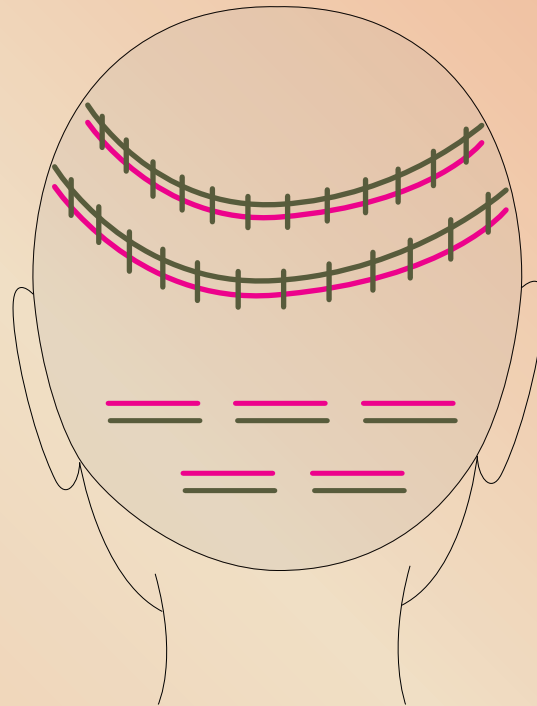

PLACEMENT CHART

WARM BRUNETTE BALAYAGE

HAND TIED WEFT 4/20 CM
MACHINE WEFT 4/4A/20 BALAYAGE

TAPE ORIGINALS 4/20 CM
TAPE ORIGINALS 4/4A/20 BALAYAGE

HAND TIED WEFT 4/20 CM
MACHINE WEFT 4/4A/20 BALAYAGE

TAPE ORIGINALS 4/20 CM
TAPE ORIGINALS 4/4A/20 BALAYAGE