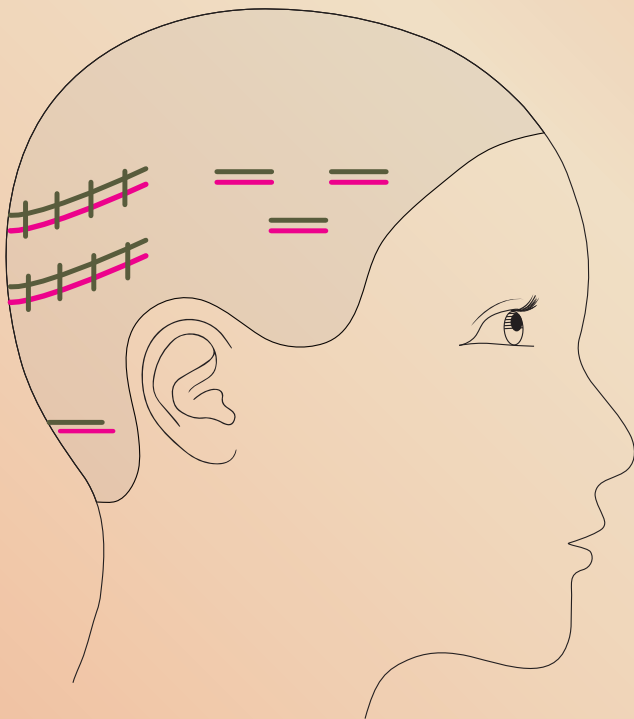

PLACEMENT CHART

WARM BRUNETTE BALAYAGE

HAND TIED WEFT 4/20 CM
MACHINE WEFT 4/4A/20 BALAYAGE

TAPE ORIGINALS 4/20 CM
TAPE ORIGINALS 4/4A/20 BALAYAGE

HAND TIED WEFT 4/20 CM
MACHINE WEFT 4/4A/20 BALAYAGE

TAPE ORIGINALS 4/20 CM
TAPE ORIGINALS 4/4A/20 BALAYAGE