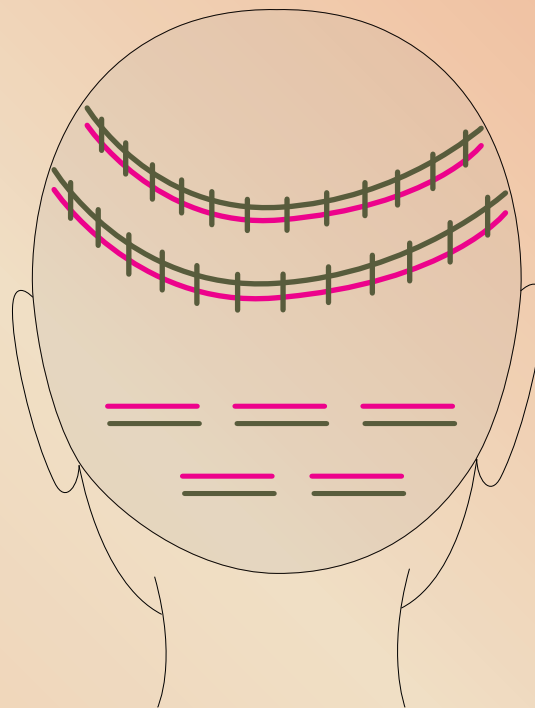

PLACEMENT CHART

COOL BRUNETTE BALAYAGE

HAND TIED WEFT 4/18/60A BALAYAGE
MACHINE WEFT 4A/60A CM

TAPE ORIGINALS 4/18/60A BALAYAGE
TAPE ORIGINALS 4A/60A CM

HAND TIED WEFT 4/18/60A BALAYAGE
MACHINE WEFT 4A/60A CM

TAPE ORIGINALS 4/18/60A BALAYAGE
TAPE ORIGINALS 4A/60A CM