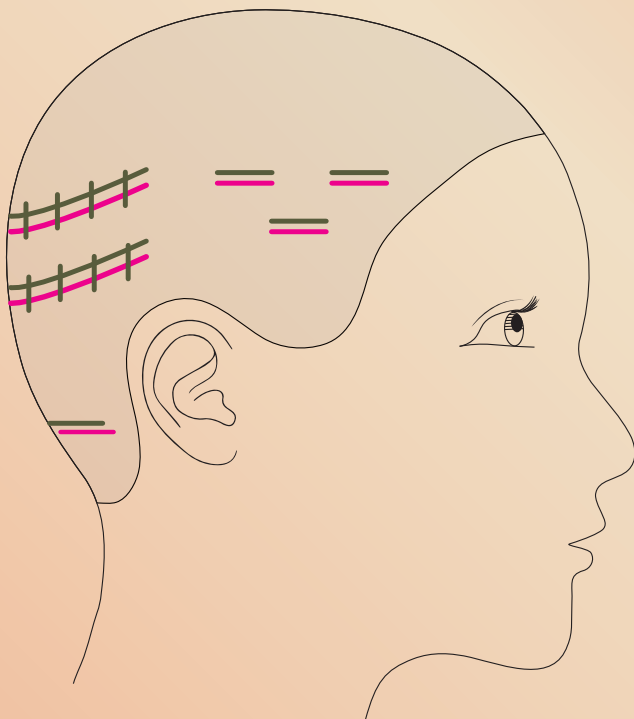

PLACEMENT CHART

COOL BRUNETTE BALAYAGE

HAND TIED WEFT 4/18/60A BALAYAGE
MACHINE WEFT 4A/60A CM

TAPE ORIGINALS 4/18/60A BALAYAGE
TAPE ORIGINALS 4A/60A CM

HAND TIED WEFT 4/18/60A BALAYAGE
MACHINE WEFT 4A/60A CM

TAPE ORIGINALS 4/18/60A BALAYAGE
TAPE ORIGINALS 4A/60A CM