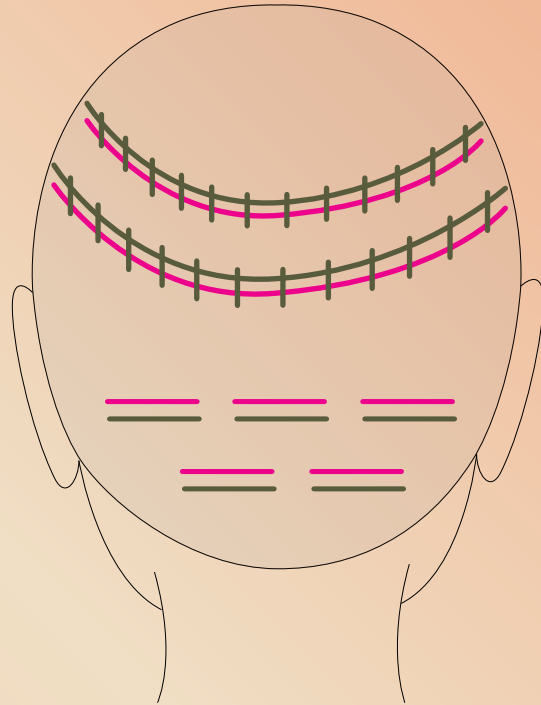

PLACEMENT CHART

COOL BLONDE BALAYAGE

HAND TIED WEFT 18
MACHINE WEFT 18/60A BALAYAGE

TAPE ORIGINALS 18
TAPE ORIGINALS 18/60A BALAYAGE

HAND TIED WEFT 18
MACHINE WEFT 18/60A BALAYAGE

TAPE ORIGINALS 18
TAPE ORIGINALS 18/60A BALAYAGE

KEY:

SEW-IN WEFT

MACHINE WEFT

TAPE-IN

BEFORE

AFTER