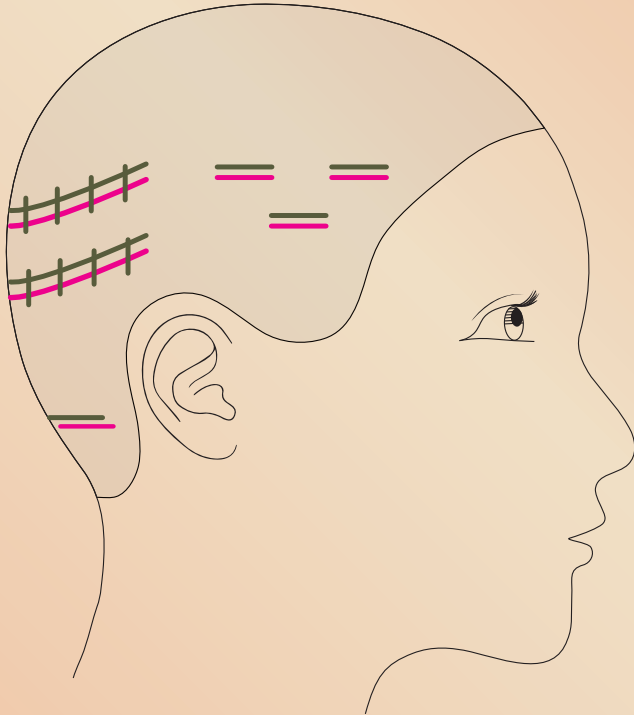

PLACEMENT CHART

COOL BLONDE BALAYAGE

HAND TIED WEFT 18
MACHINE WEFT 18/60A BALAYAGE

TAPE ORIGINALS 18
TAPE ORIGINALS 18/60A BALAYAGE

HAND TIED WEFT 18
MACHINE WEFT 18/60A BALAYAGE

TAPE ORIGINALS 18
TAPE ORIGINALS 18/60A BALAYAGE

KEY:

SEW-IN WEFT

MACHINE WEFT

TAPE-IN

BEFORE

AFTER